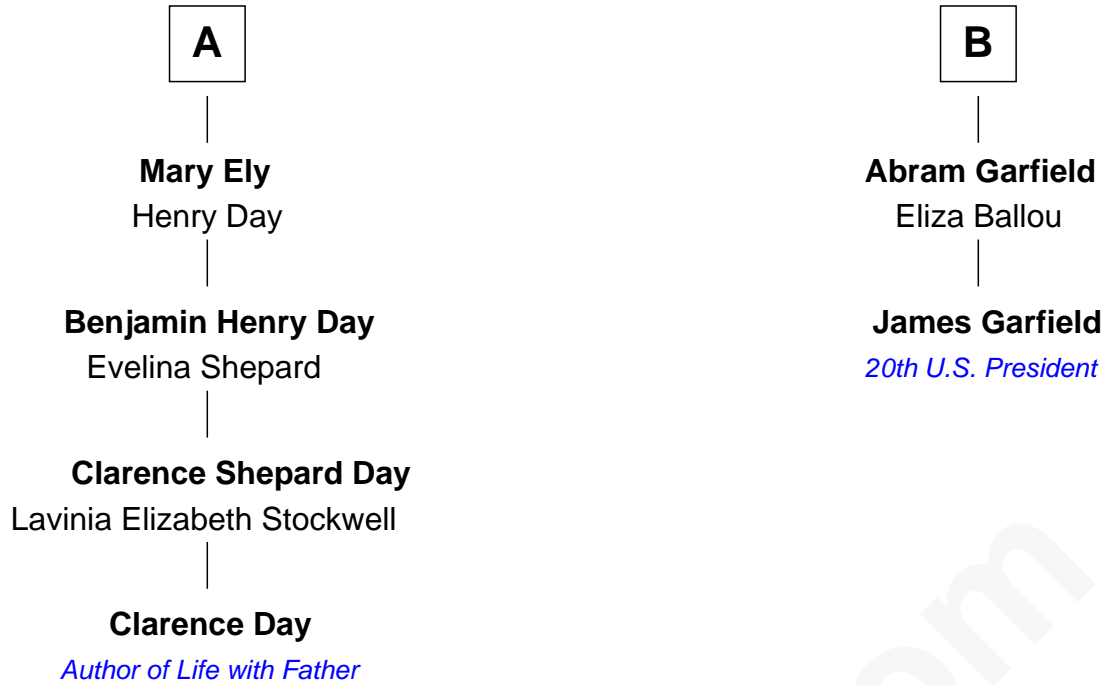

FamousKin.com

Relationship Chart of

Clarence Day

Author of Life with Father

8th cousin 2 times removed of

James Garfield

20th U.S. President

Henry Scott
Martha Whatlock

Thomas Scott
Elizabeth Strutt

Elizabeth Scott
John Spofford

John Spaford
Sarah Wheeler

Martha Spofford
Caleb Hopkinson

Sarah Hopkinson
William Bryant

Sarah Bryant
Solomon Garfield

Thomas Garfield
Asenath Hill

B

FamousKin.com