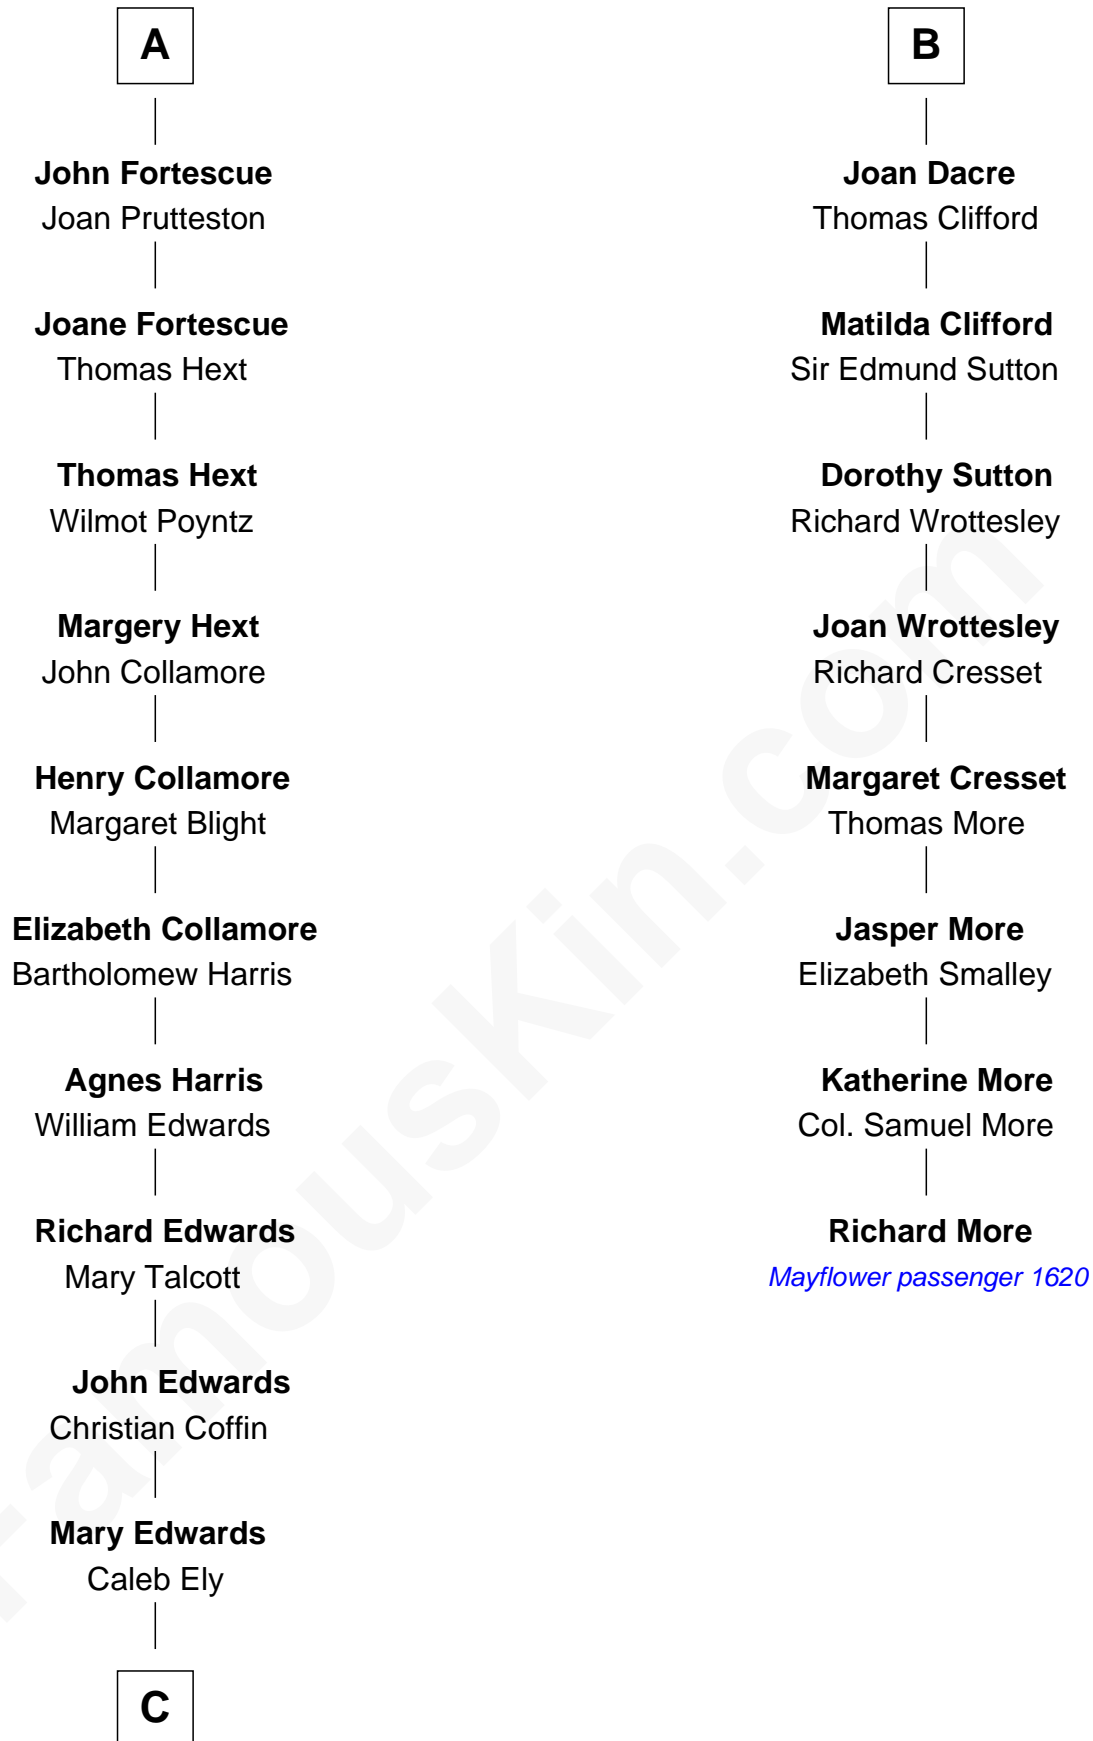

FamousKin.com

Relationship Chart of

Clarence Day

Author of Life with Father

14th cousin 7 times removed of

Richard More

(c1614 - c1696) Mayflower passenger 1620

MAYFLOWER

C

William Ely

Drusilla Brewster

Mary Ely

Henry Day

Benjamin Henry Day

Evelina Shepard

Clarence Shepard Day