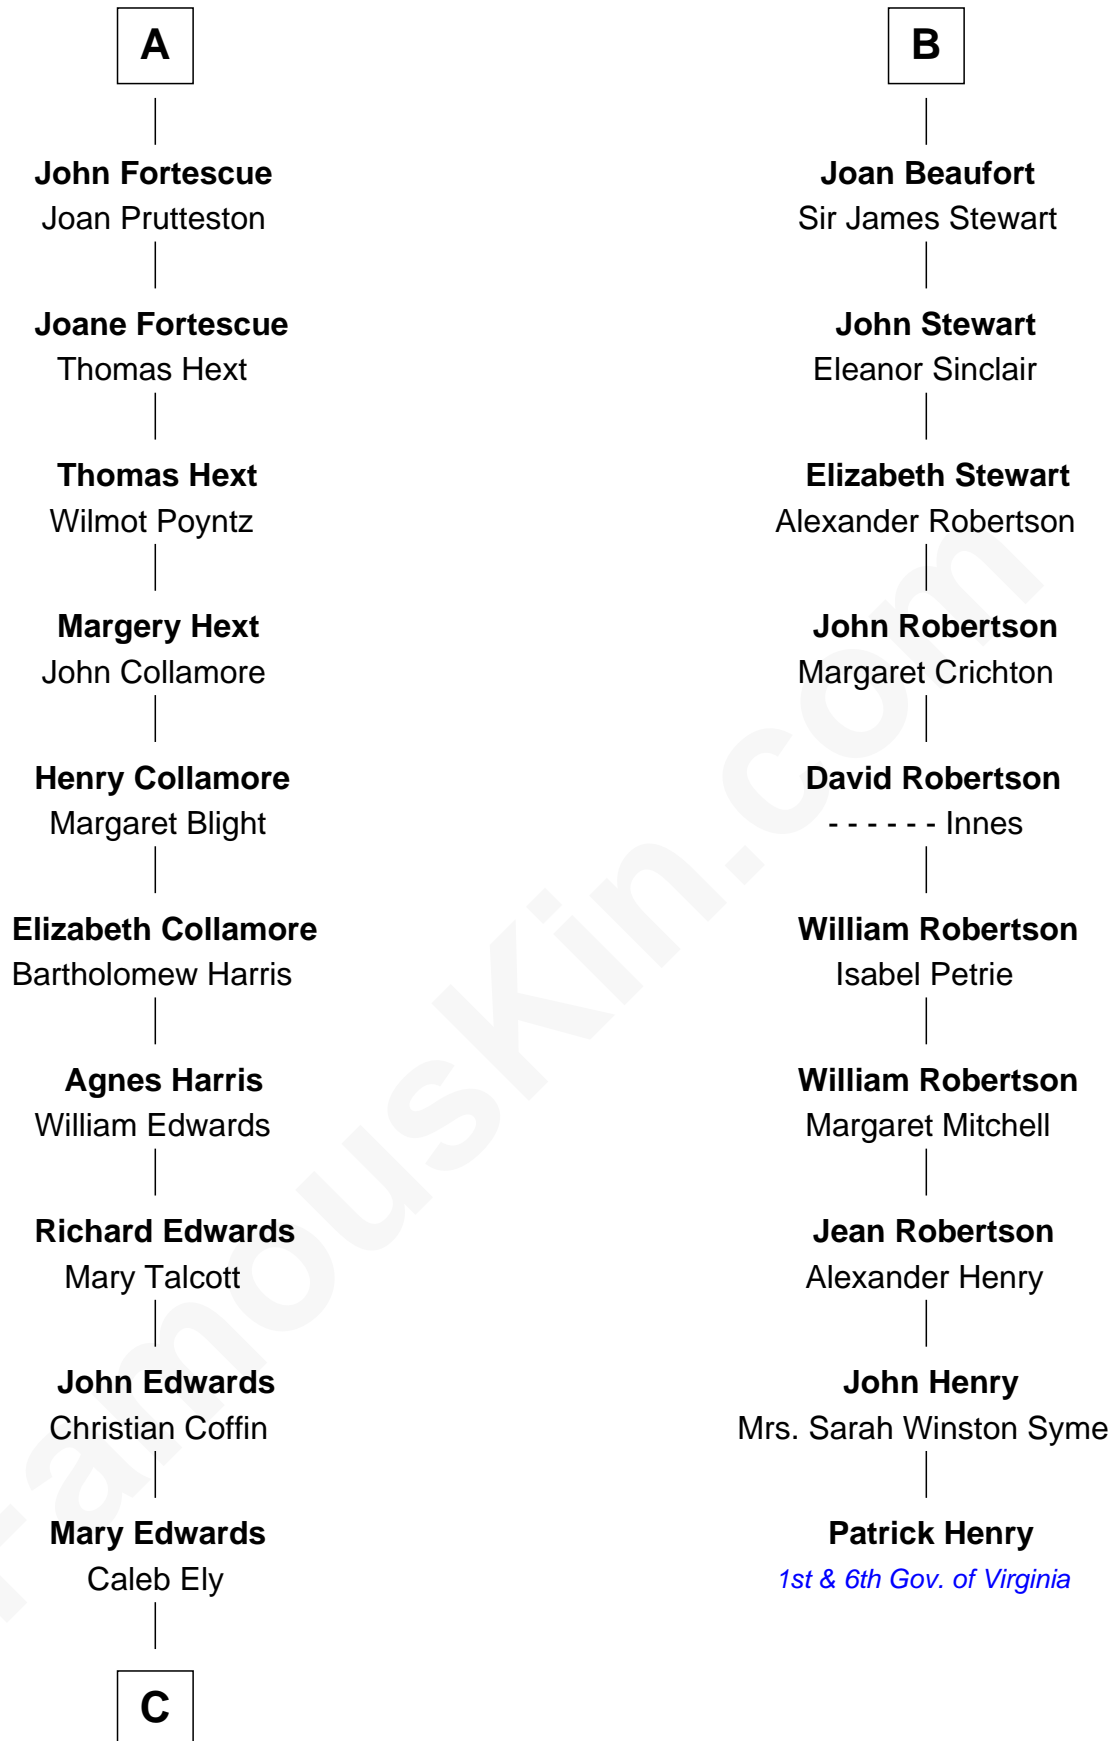

FamousKin.com

Relationship Chart of

Clarence Day

Author of Life with Father

16th cousin 5 times removed of

Patrick Henry

1st and 6th Governor of Virginia

C

William Ely

Drusilla Brewster

Mary Ely

Henry Day

Benjamin Henry Day

Evelina Shepard

Clarence Shepard Day

Lavinia Elizabeth Stockwell