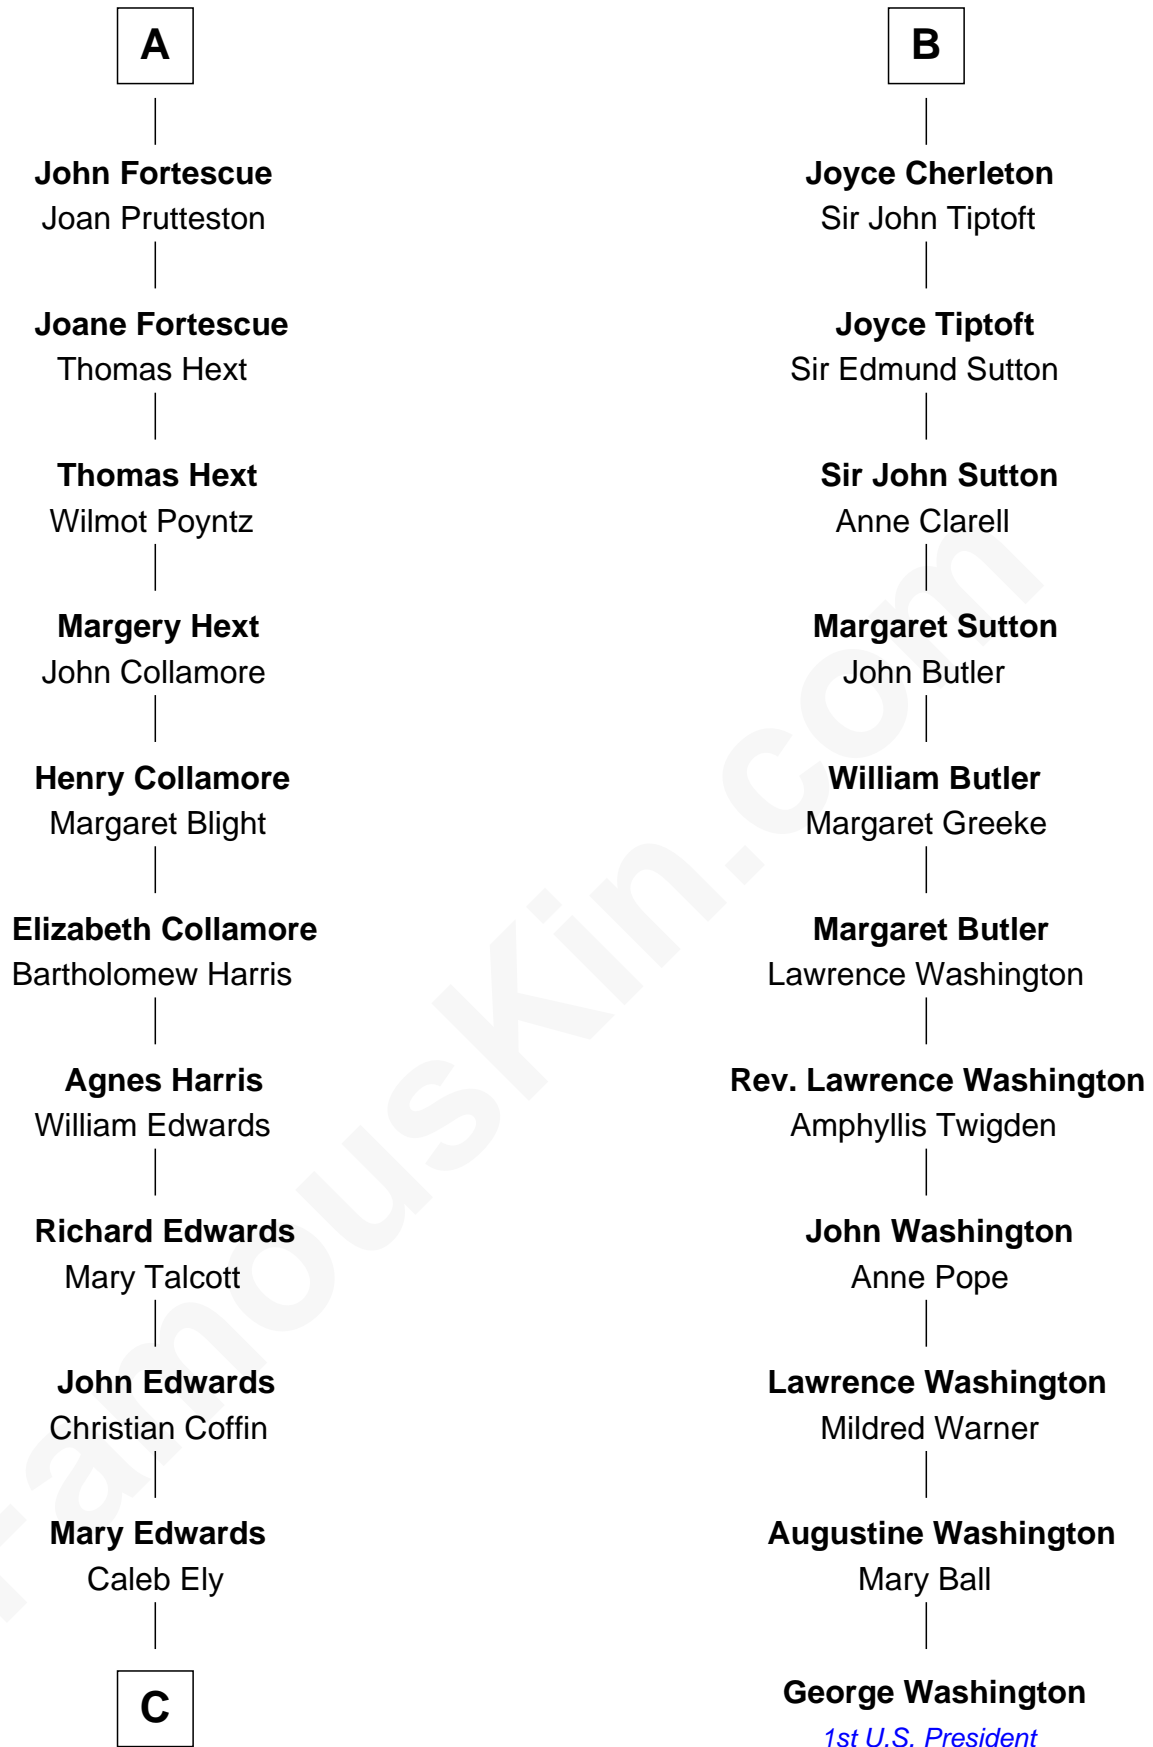

FamousKin.com

Relationship Chart of

Clarence Day

Author of Life with Father

17th cousin 4 times removed of

George Washington

1st U.S. President

C

William Ely

Drusilla Brewster

Mary Ely

Henry Day

Benjamin Henry Day

Evelina Shepard

Clarence Shepard Day

Lavinia Elizabeth Stockwell