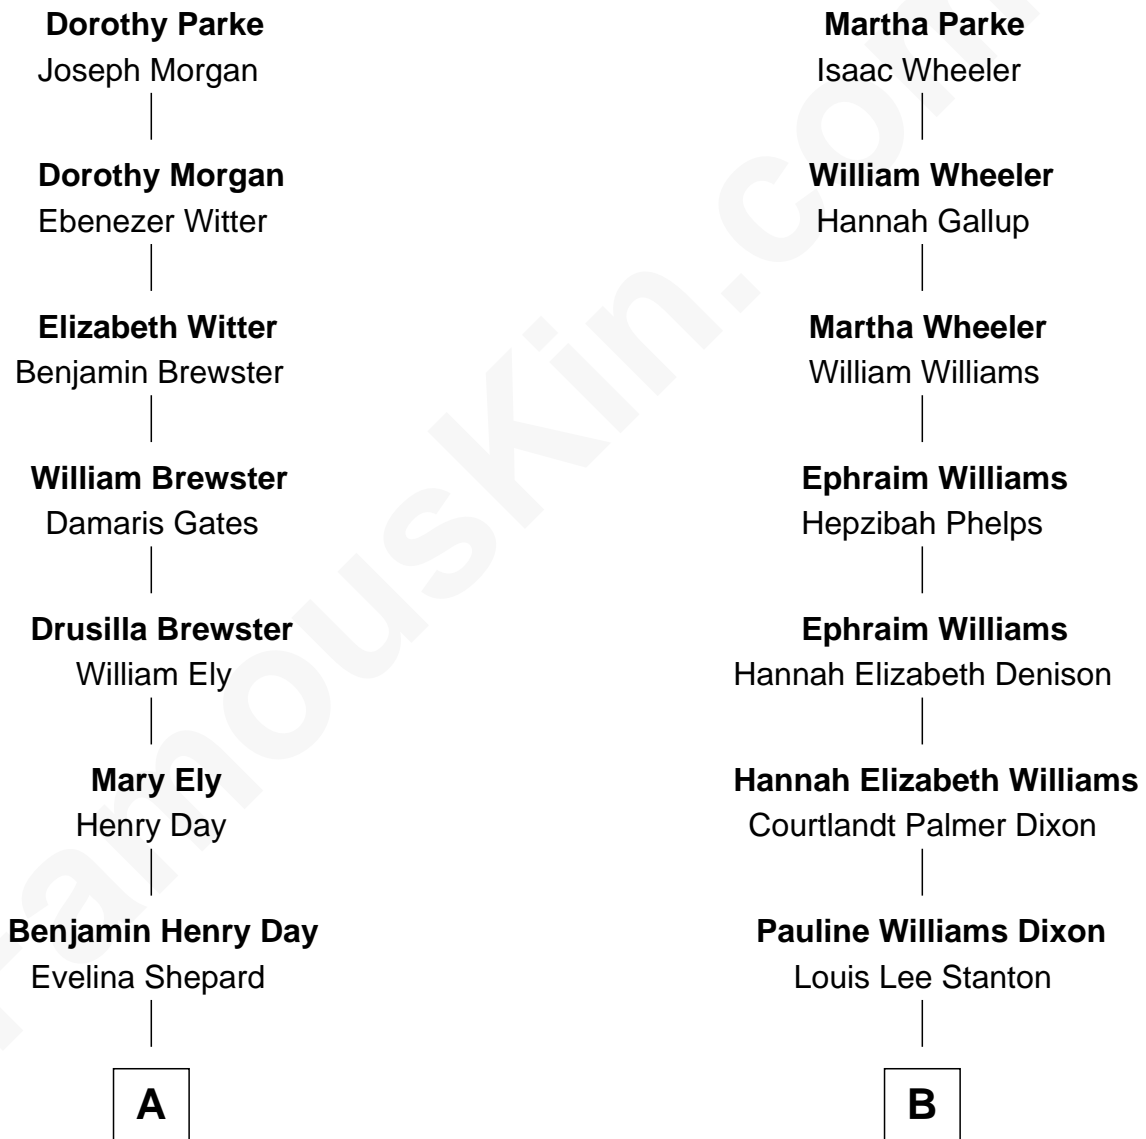

FamousKin.com Relationship Chart of

Clarence Day

Author of Life with Father

8th cousin of

Louis Auchincloss

Author

Thomas Parke
Dorothy Thompson

A

Clarence Shepard Day
Lavinia Elizabeth Stockwell

Clarence Day
Author of Life with Father

B

Priscilla Dixon Stanton
Joseph Howland Auchincloss

Louis Auchincloss
Author

FamousKin.com