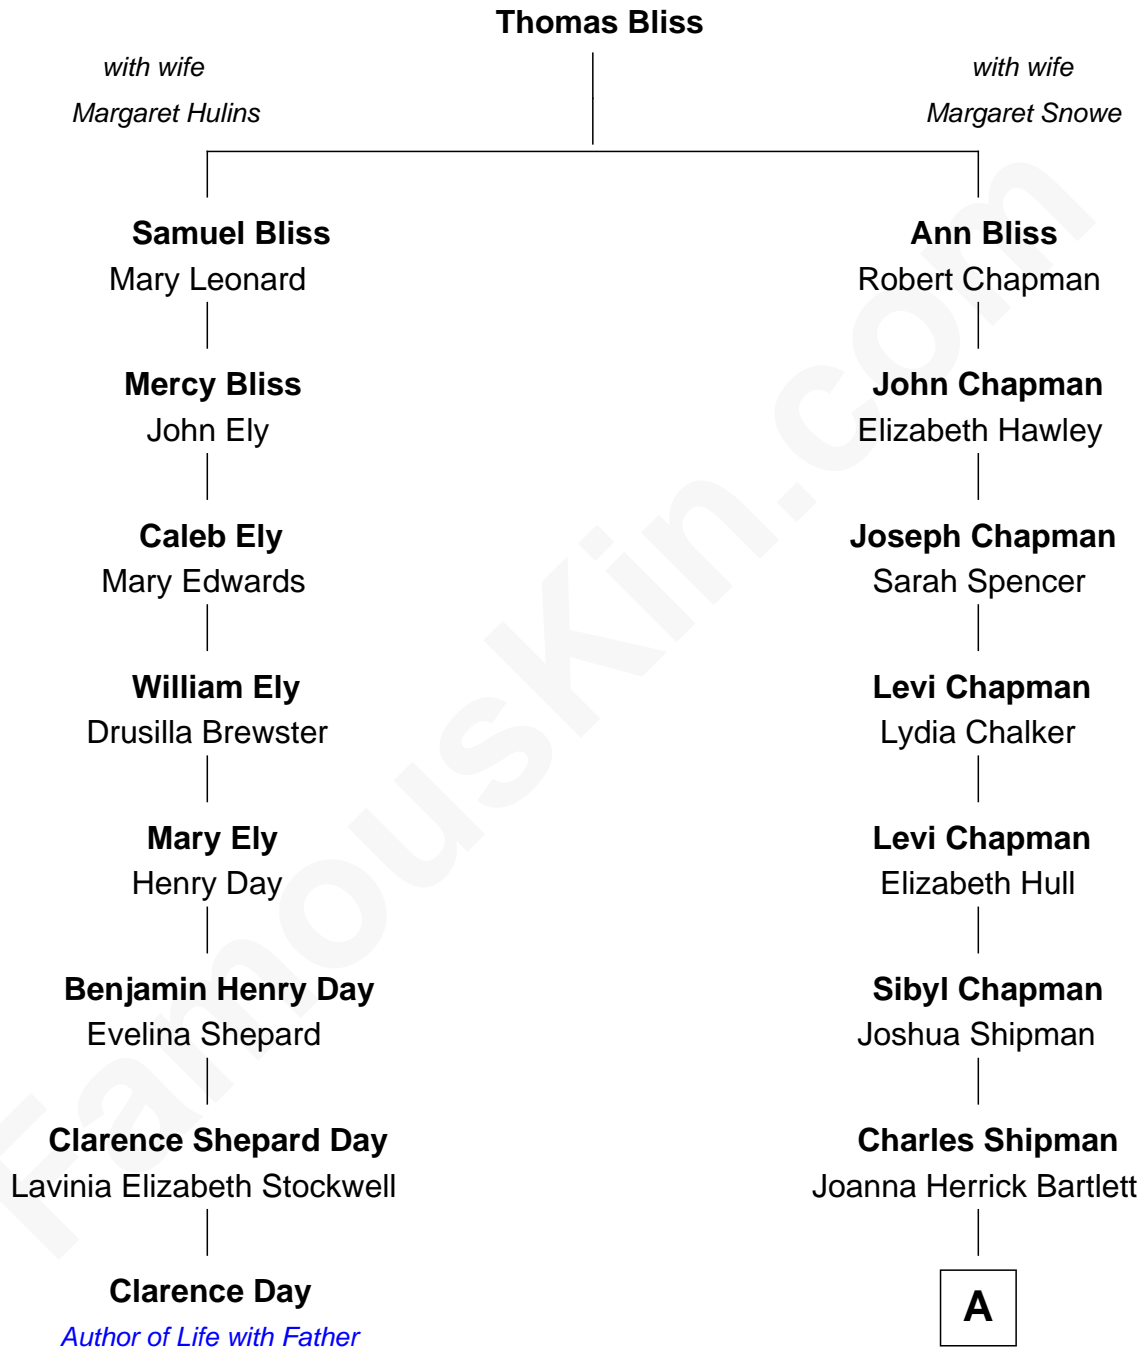

FamousKin.com

Relationship Chart of

Clarence Day

Author of Life with Father

7th cousin 2 times removed of

Charles Dawes

30th U.S. Vice-President

A

Betsey Sibyl Shipman

Beman Gates

Mary Beman Gates

Brig. Gen. Rufus R. Dawes

Charles Dawes

30th U.S. Vice-President

FamousKin.com