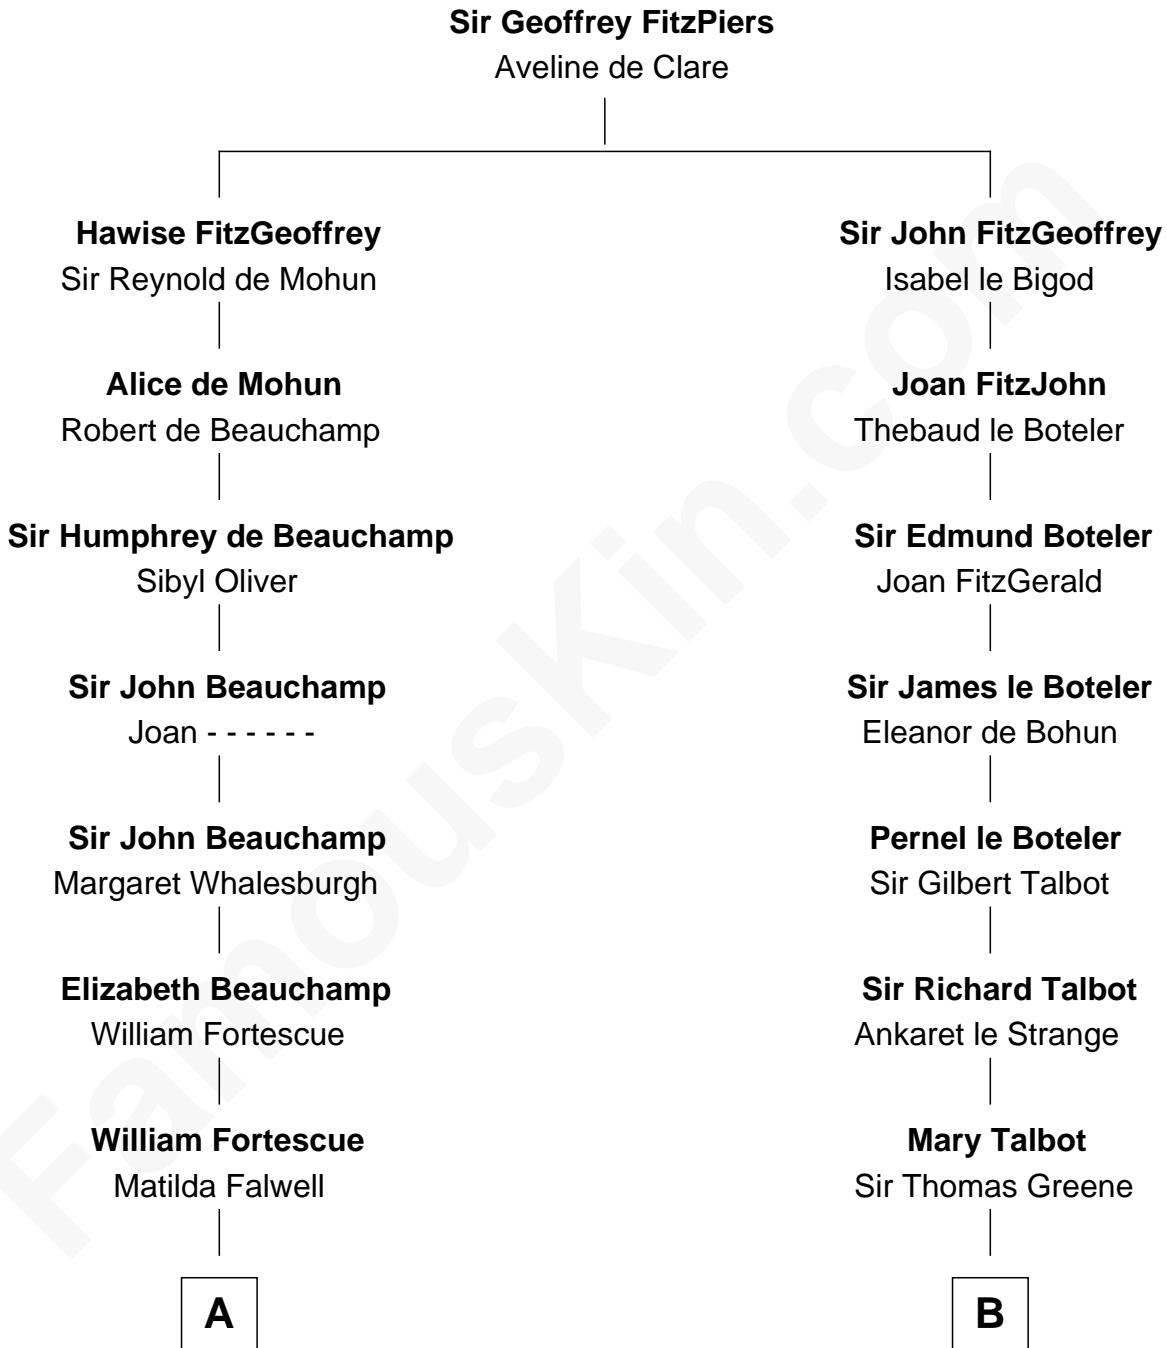

FamousKin.com

Relationship Chart of

Clarence Day

Author of Life with Father

10th cousin 11 times removed of

Catherine Parr

6th Wife of King Henry VIII