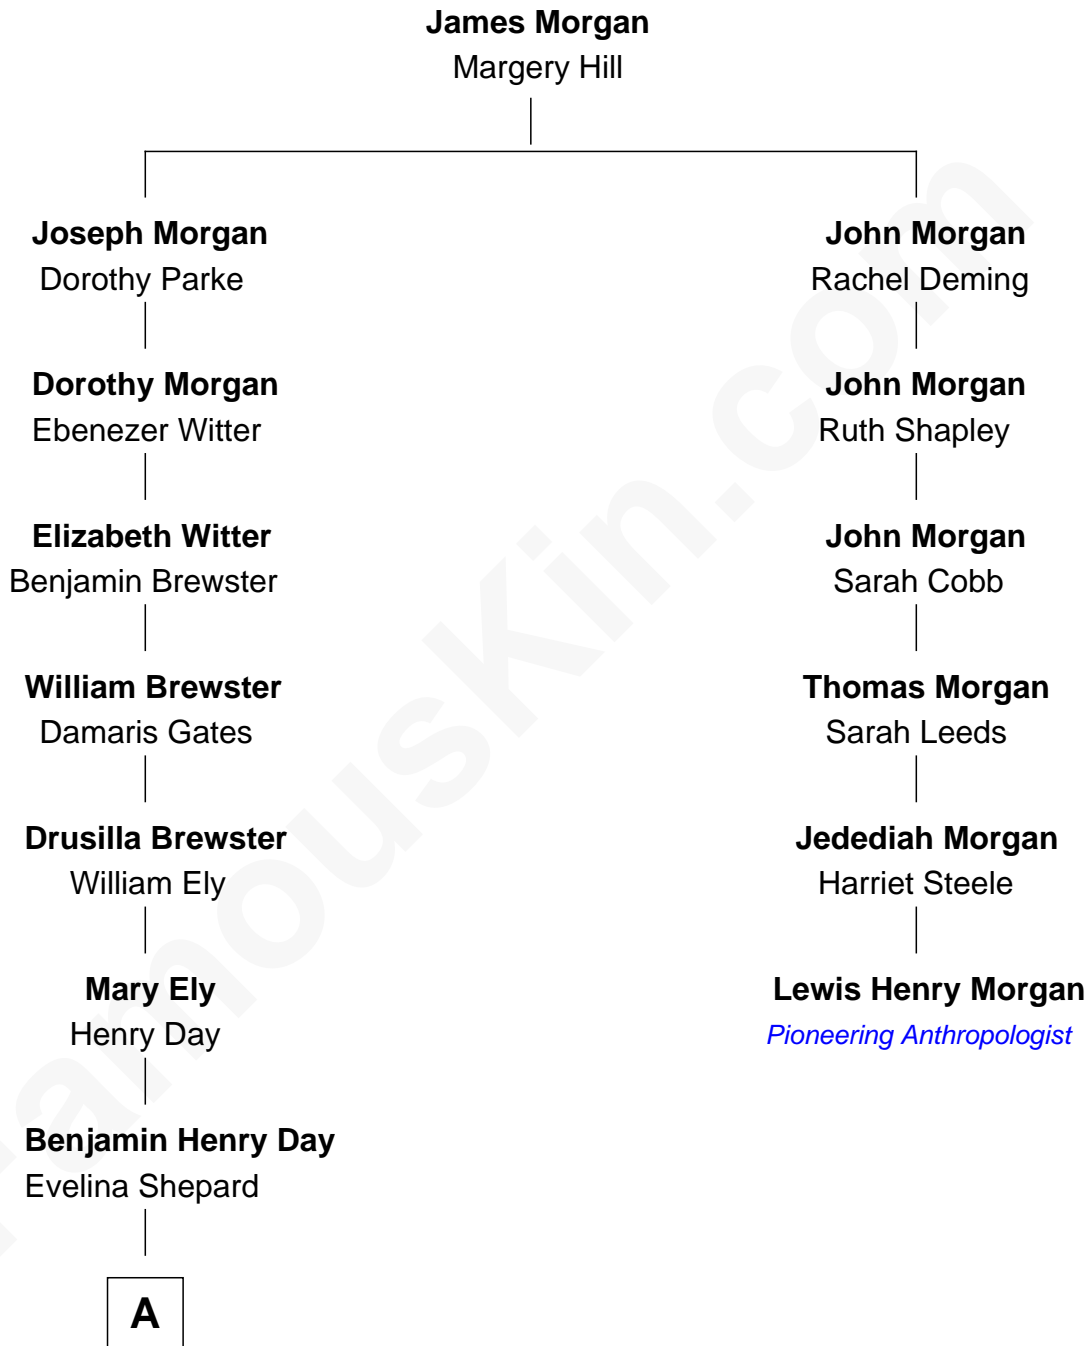

# FamousKin.com

## Relationship Chart of

### Clarence Day

*Author of Life with Father*

5th cousin 3 times removed of

**Lewis Henry Morgan**  
*Pioneering Anthropologist*

**A**

—  
**Clarence Shepard Day**  
Lavinia Elizabeth Stockwell

—  
**Clarence Day**  
*Author of Life with Father*