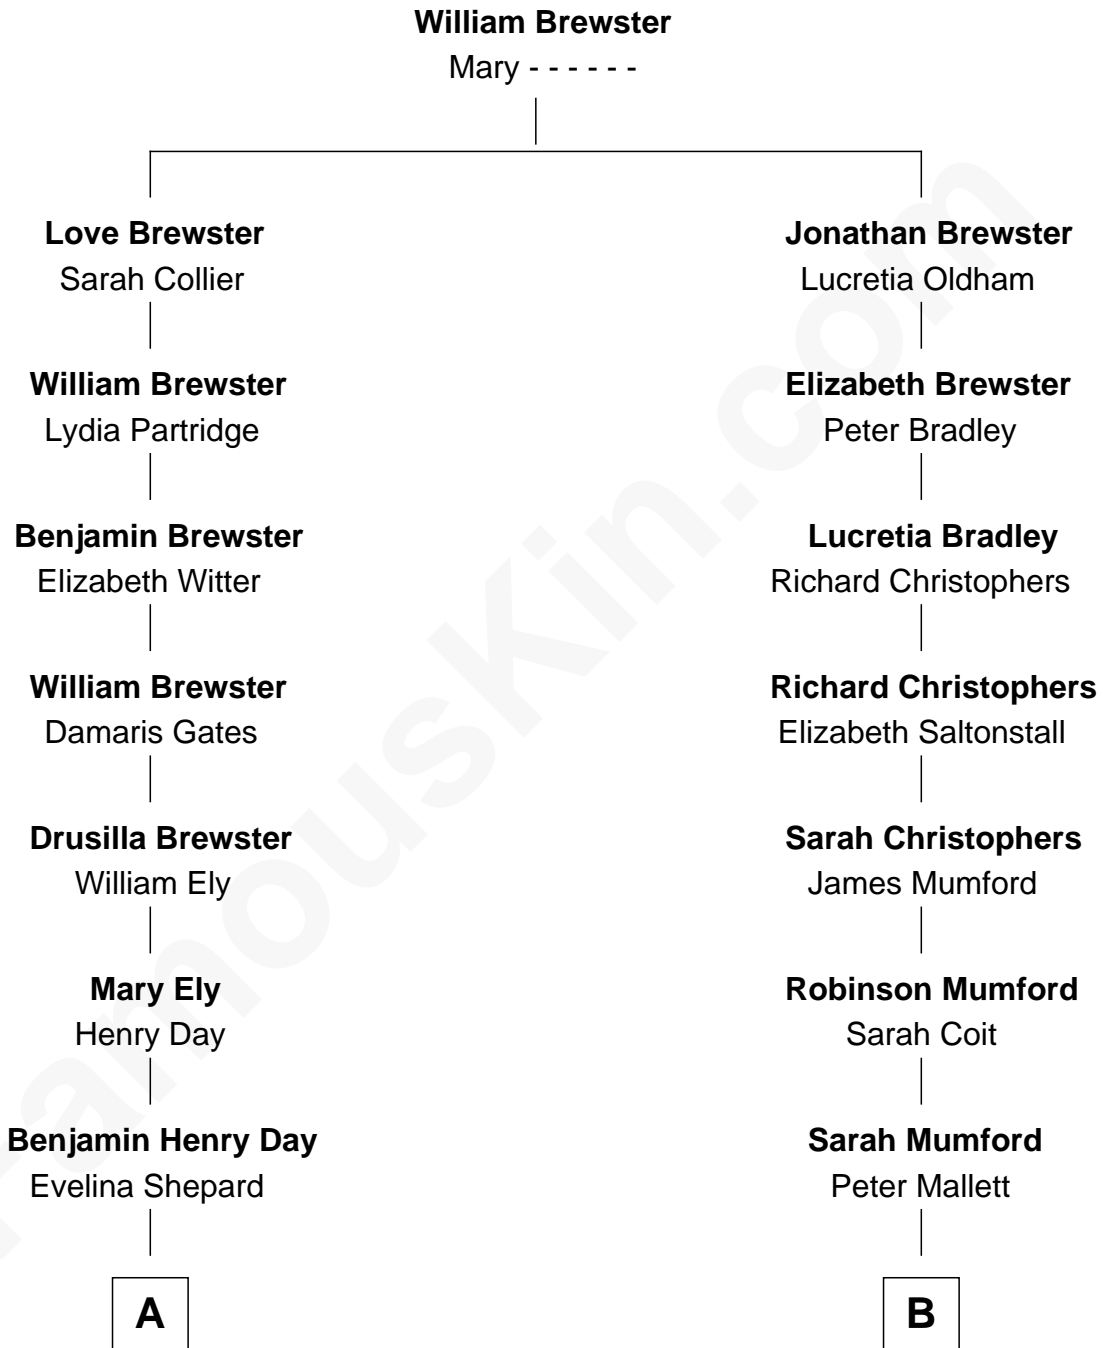

FamousKin.com

Relationship Chart of

Clarence Day

Author of Life with Father

8th cousin 4 times removed of

Carly Fiorina

CEO of Hewlett-Packard

A

Clarence Shepard Day
Lavinia Elizabeth Stockwell

Clarence Day
Author of [Life with Father](#)

B

Caroline Mary Mallett
Carleton Walker

Margaret Isabella Walker
Heinrich Weber

John Walker Weber
Maude Graves

Cara Carleton Weber
Harold Marvin Sneed

Joseph Tyree Sneed
Madelon Montross Juergens

Carly Fiorina
CEO of [Hewlett-Packard](#)