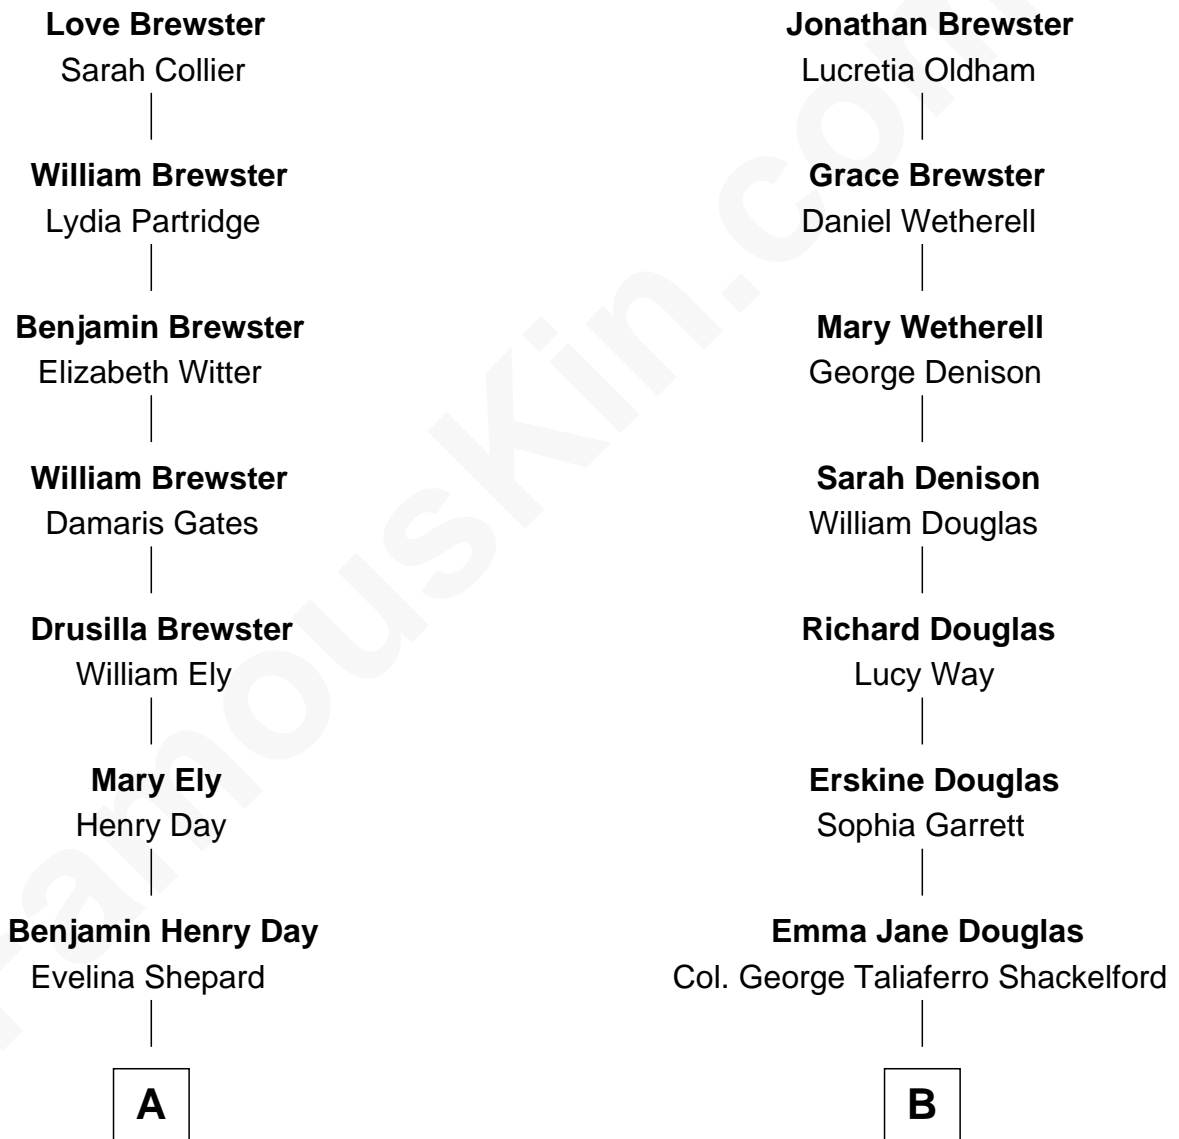

FamousKin.com

Relationship Chart of

Clarence Day

Author of Life with Father

8th cousin 2 times removed of

Illeana Douglas

TV and Movie Actress

William Brewster

Mary - - - - -

A

Clarence Shepard Day
Lavinia Elizabeth Stockwell

Clarence Day
Author of Life with Father

B

Lena Priscilla Shackelford
Edouard Gregory Hesselberg

Melvyn Edouard Hesselberg
Rosalind Hightower