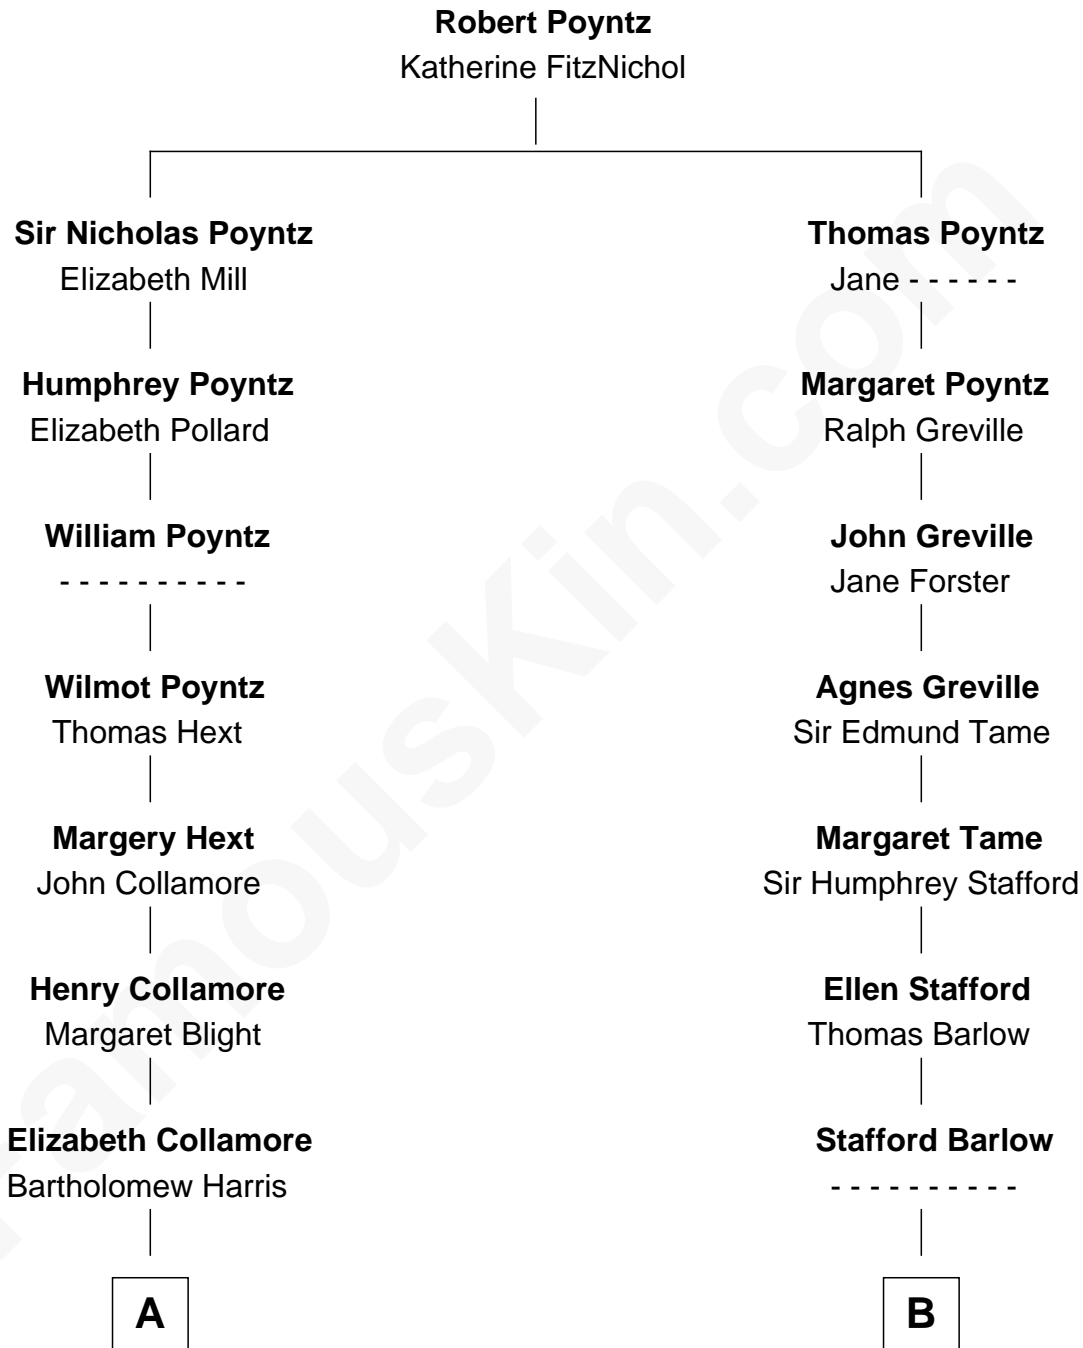

FamousKin.com

Relationship Chart of

Clarence Day

Author of Life with Father

15th cousin 4 times removed of

Sarah Palin

9th Governor of Alaska

C

Charles Francis Heath
Nellie Marie Brandt

Charles Richard Heath
Sarah Sheeran

Sarah Palin
9th Governor of Alaska

FamousKin.com