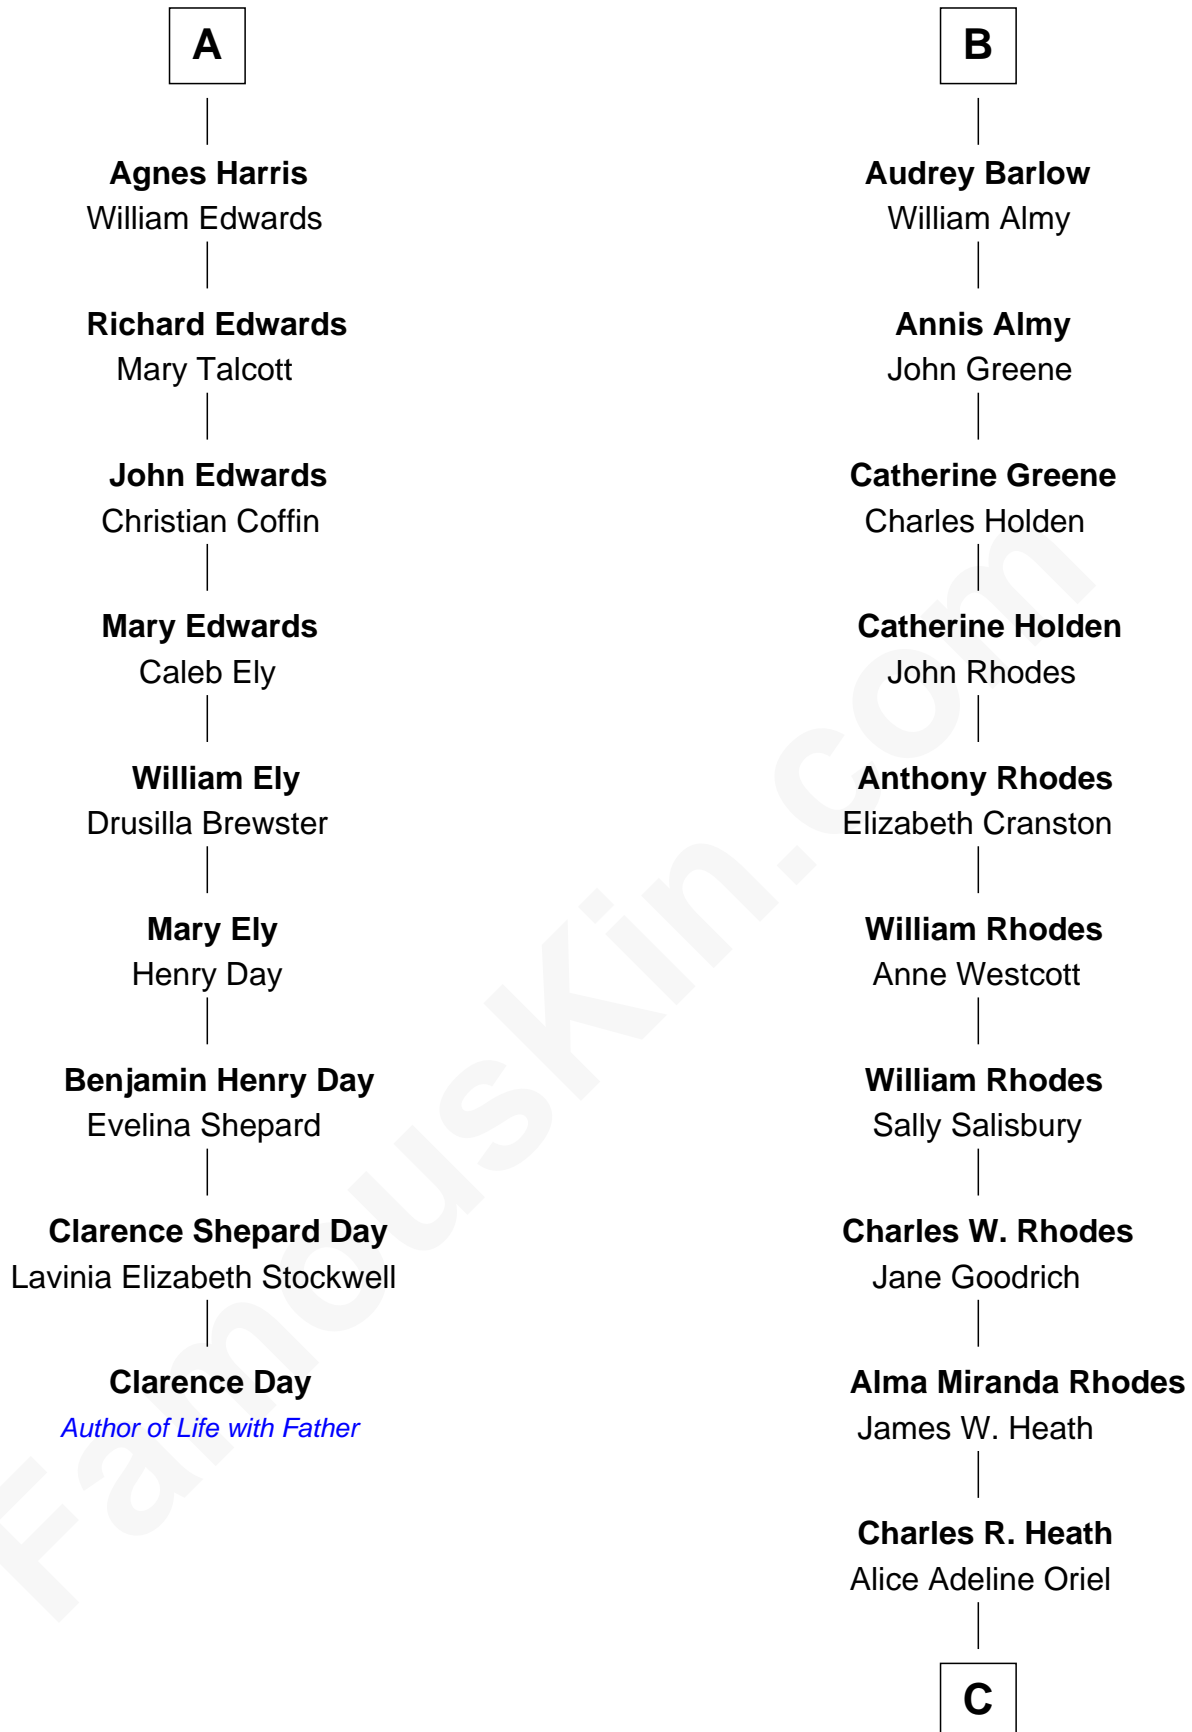

FamousKin.com

Relationship Chart of

Clarence Day

Author of Life with Father

15th cousin 4 times removed of

Sarah Palin

9th Governor of Alaska

C

Charles Francis Heath
Nellie Marie Brandt

Charles Richard Heath
Sarah Sheeran

Sarah Palin
9th Governor of Alaska

FamousKin.com