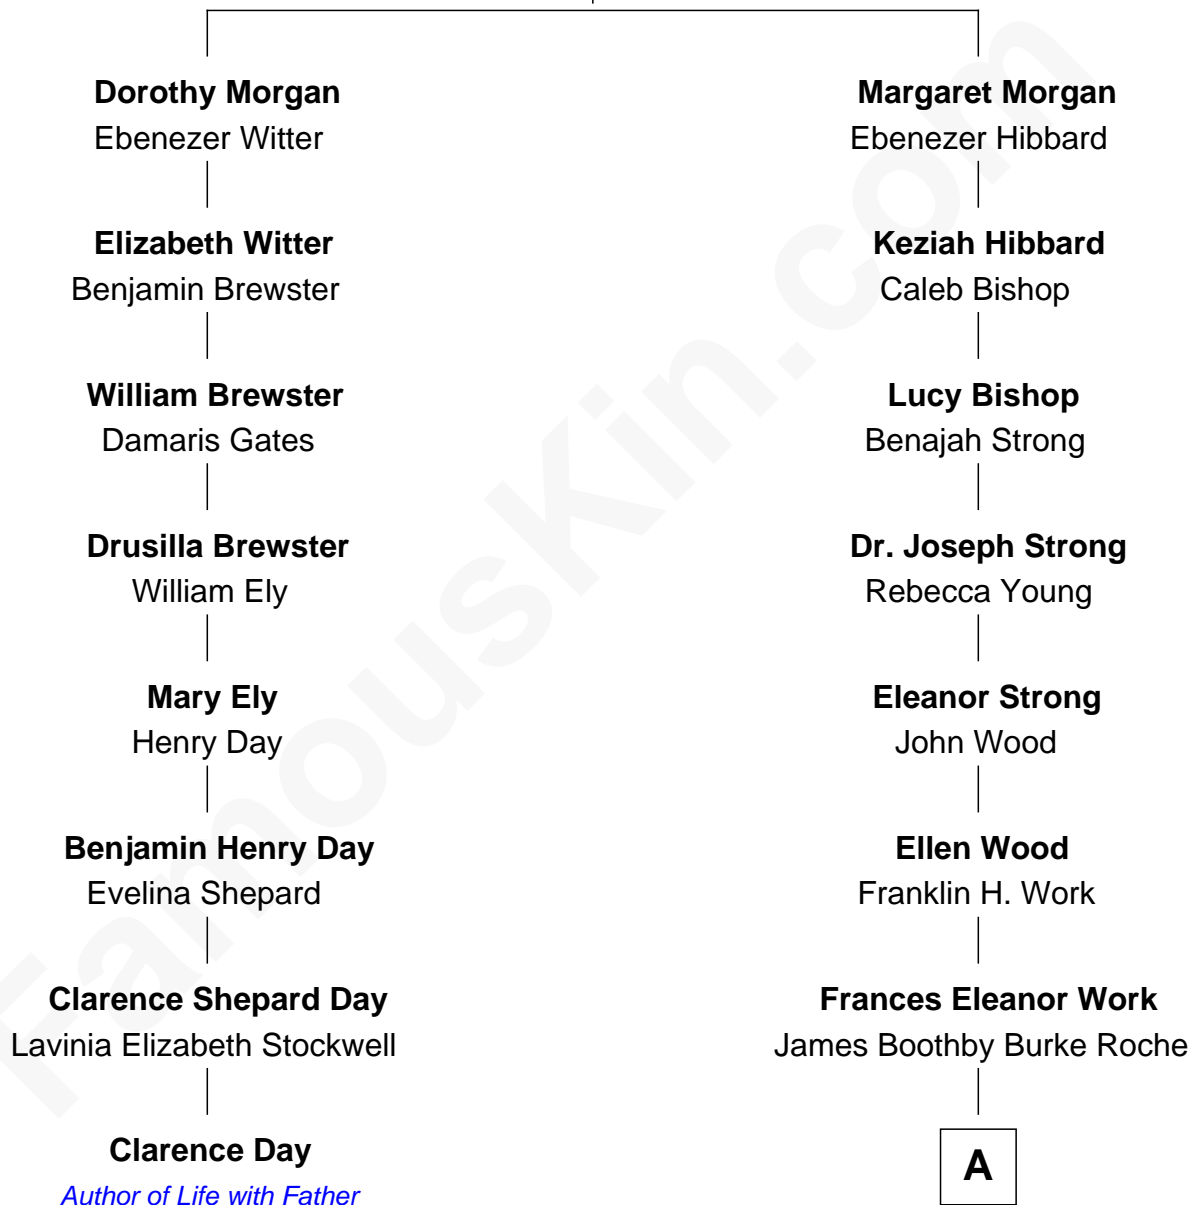

## Relationship Chart of

### Clarence Day

*Author of Life with Father*

7th cousin 2 times removed of

**Princess Diana**

*Princess of Wales*

**Joseph Morgan**

Dorothy Parke

**A**

Edmund Maurice Burke Roche

Ruth Sylvia Gill

Frances Ruth Burke Roche

Edward John Spencer

**Princess Diana**

*Princess of Wales*

FamousKin.com