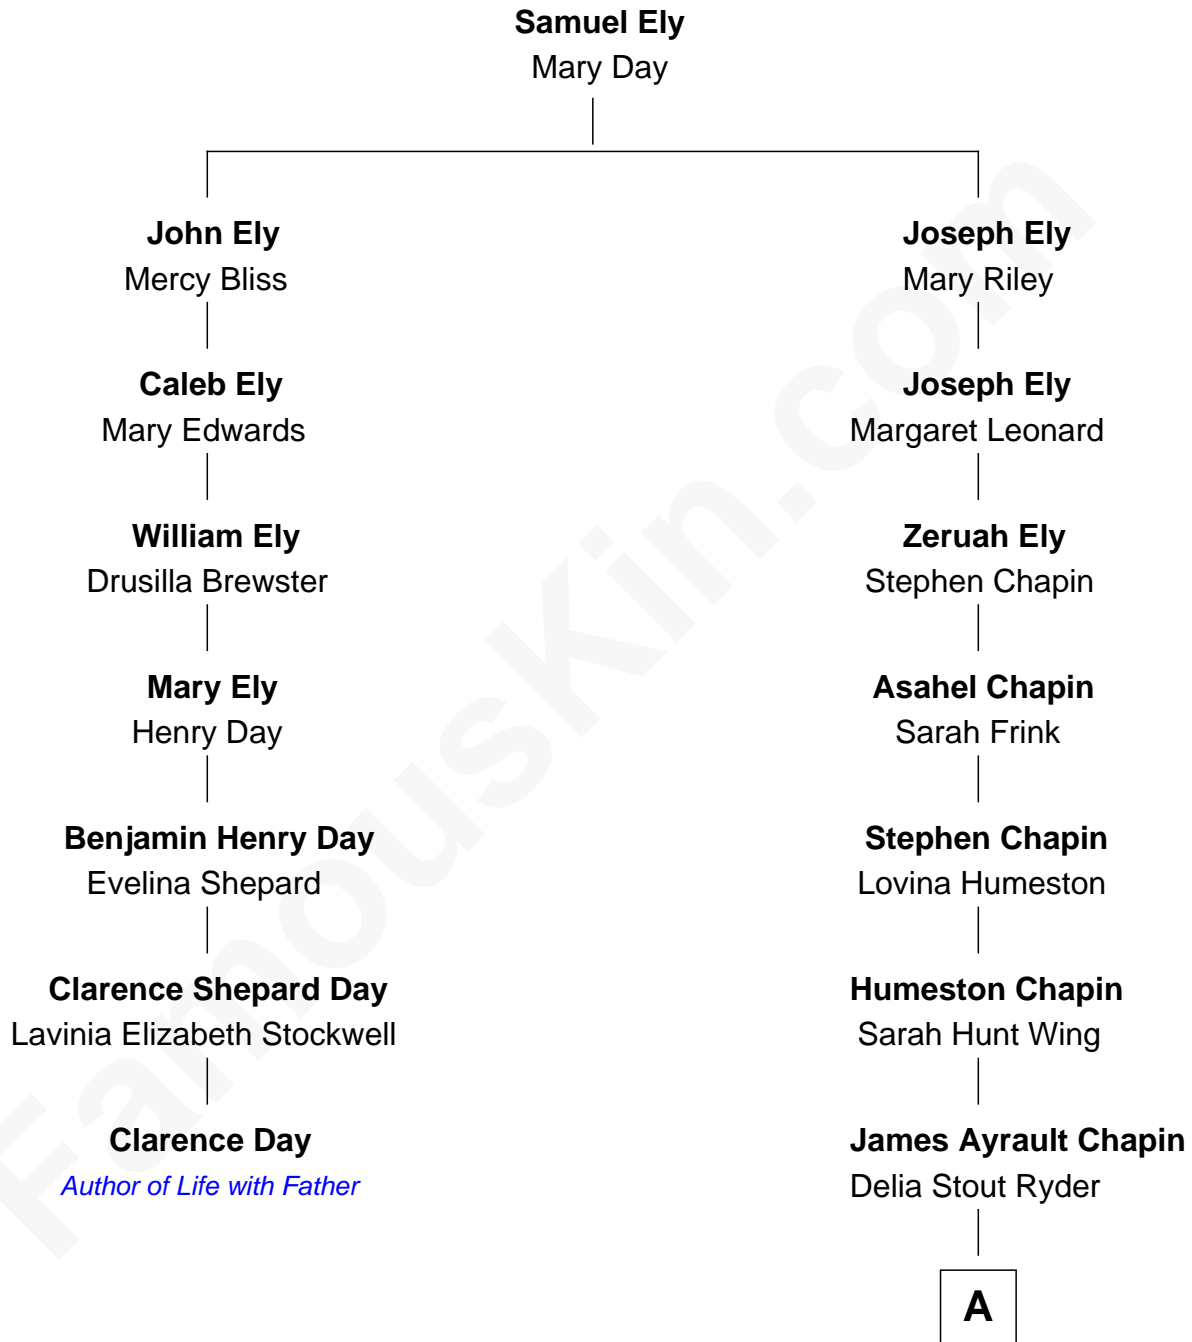

FamousKin.com

Relationship Chart of

Clarence Day

Author of Life with Father

6th cousin 3 times removed of

Harry Chapin

Singer and Songwriter