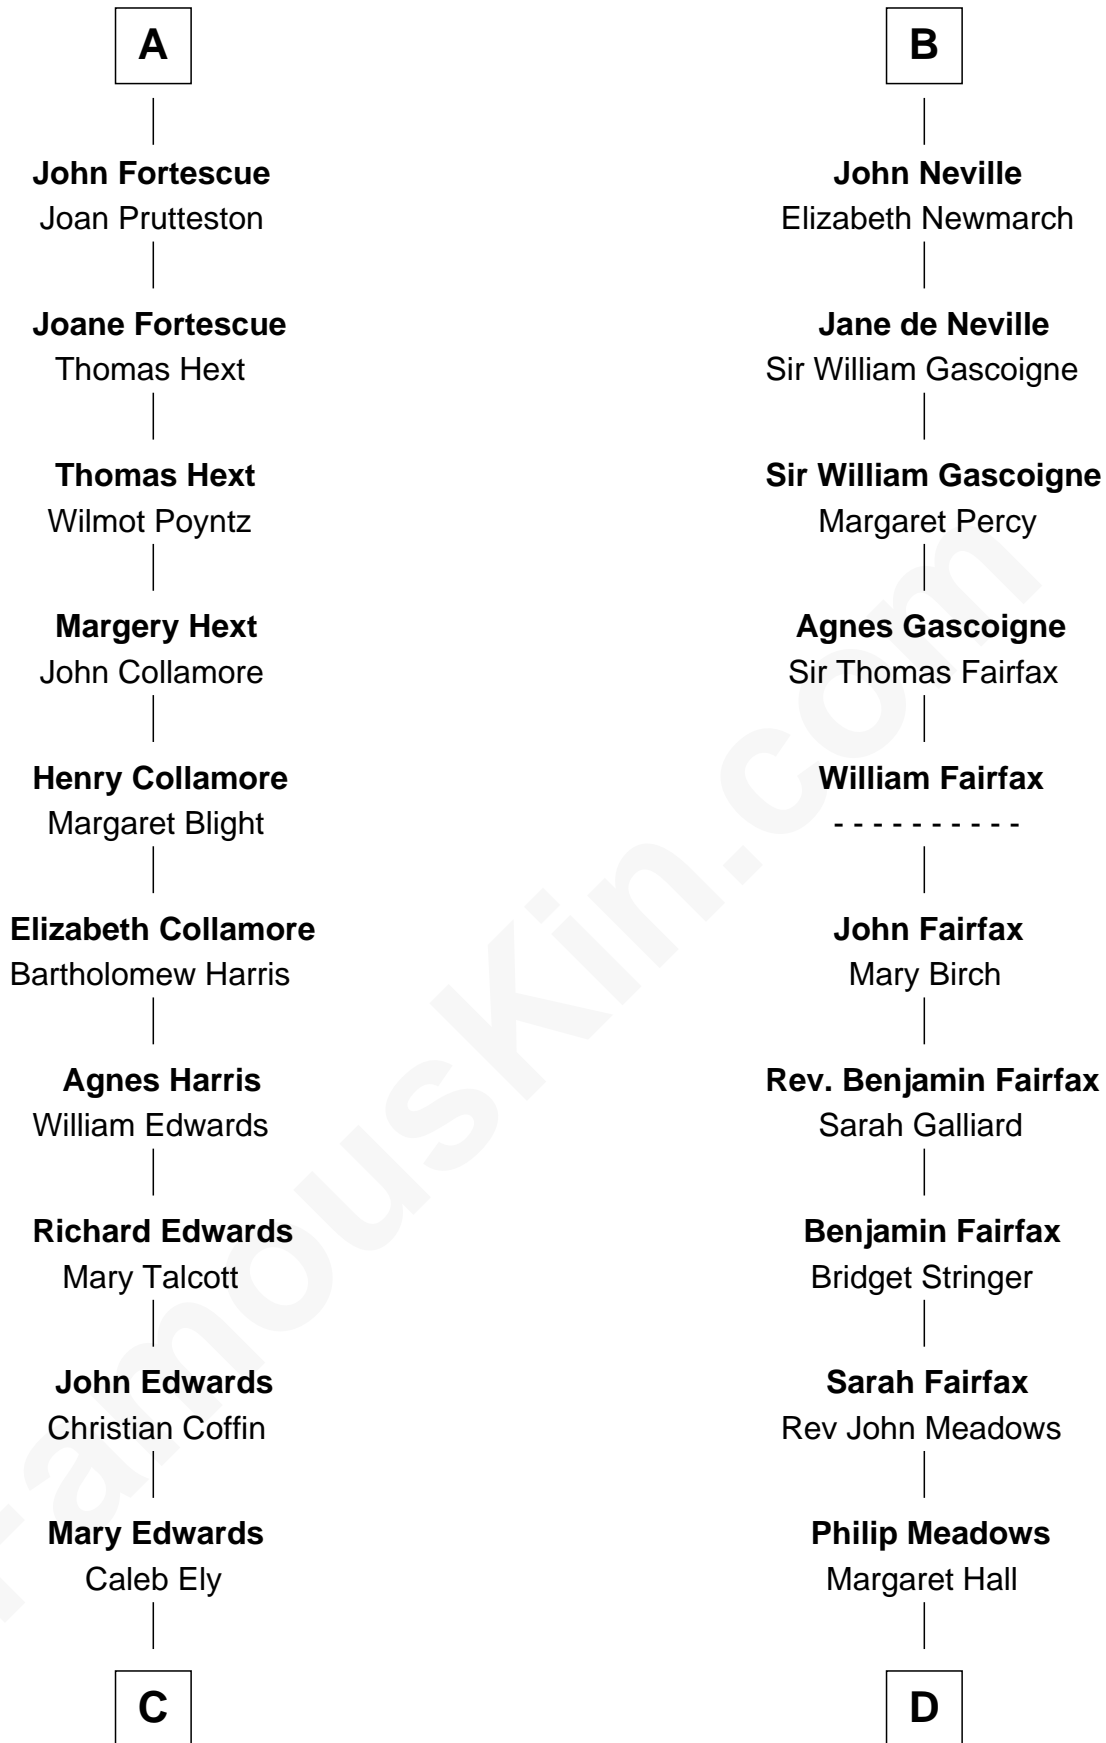

## Relationship Chart of

### Clarence Day

*Author of Life with Father*

19th cousin 2 times removed of

### Harriet Martineau

*Author of The Hour and the Man*

**C**

**William Ely**

Drusilla Brewster

**Mary Ely**

Henry Day

**Benjamin Henry Day**