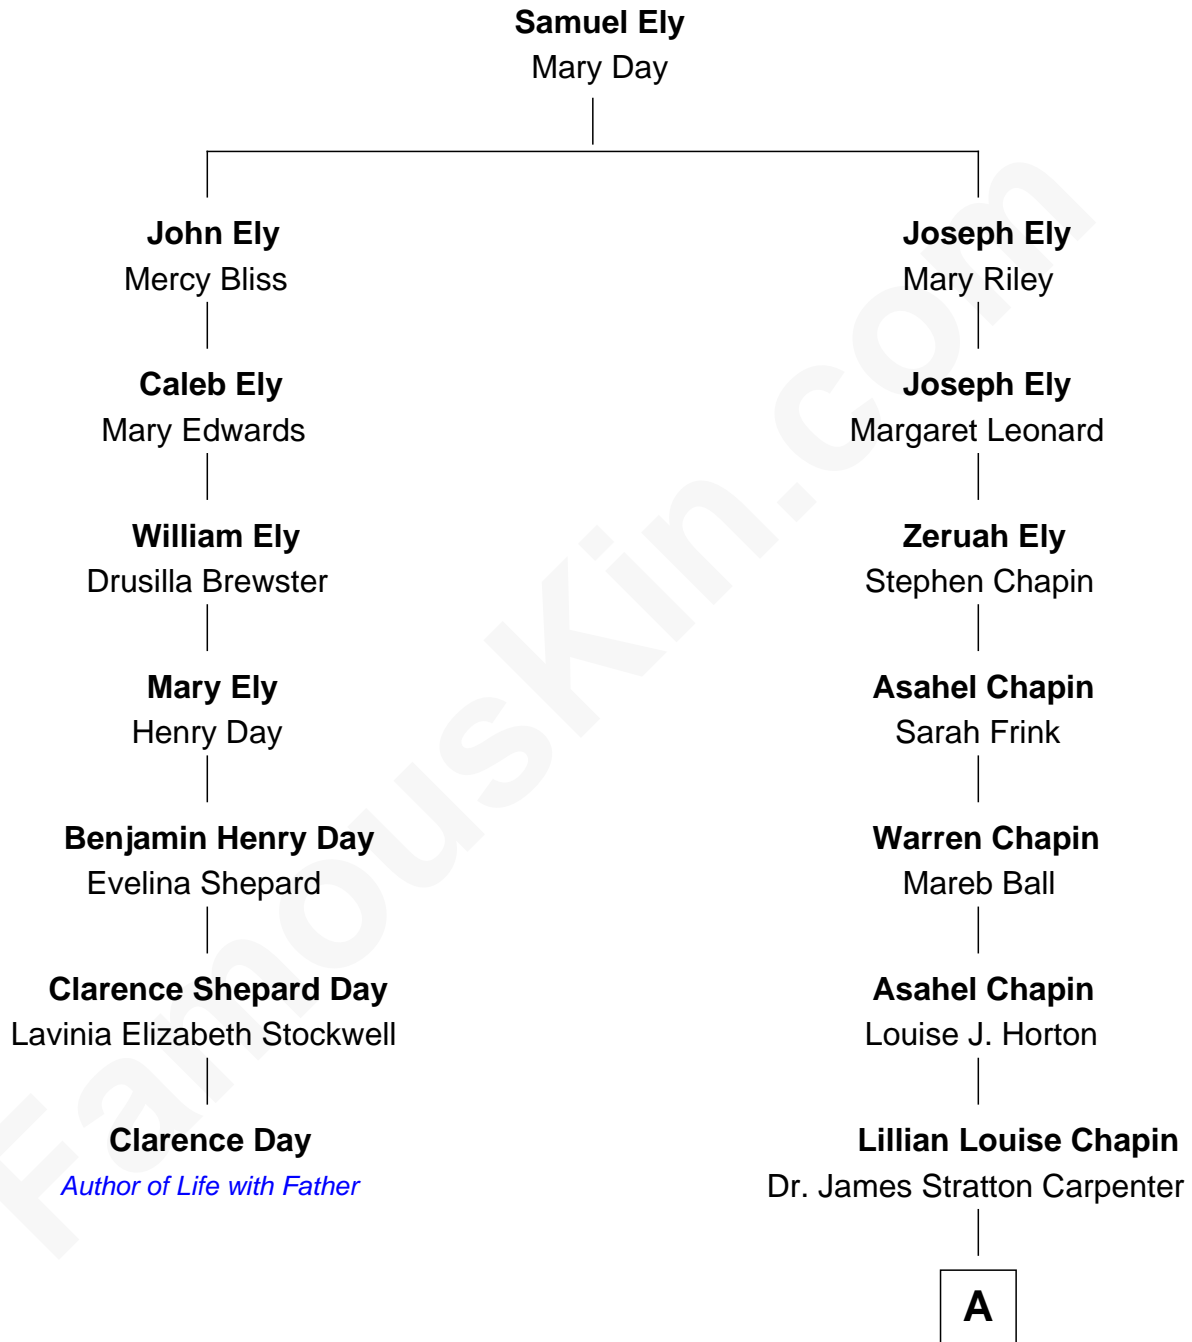

FamousKin.com

Relationship Chart of

Clarence Day

Author of Life with Father

6th cousin 3 times removed of

Mary Chapin Carpenter

Singer and Songwriter

A

—
Chapin Carpenter

Ruth Smythe

—
Chapin Carpenter

Mary Bowie Robertson

—
Mary Chapin Carpenter

Singer and Songwriter

FamousKin.com