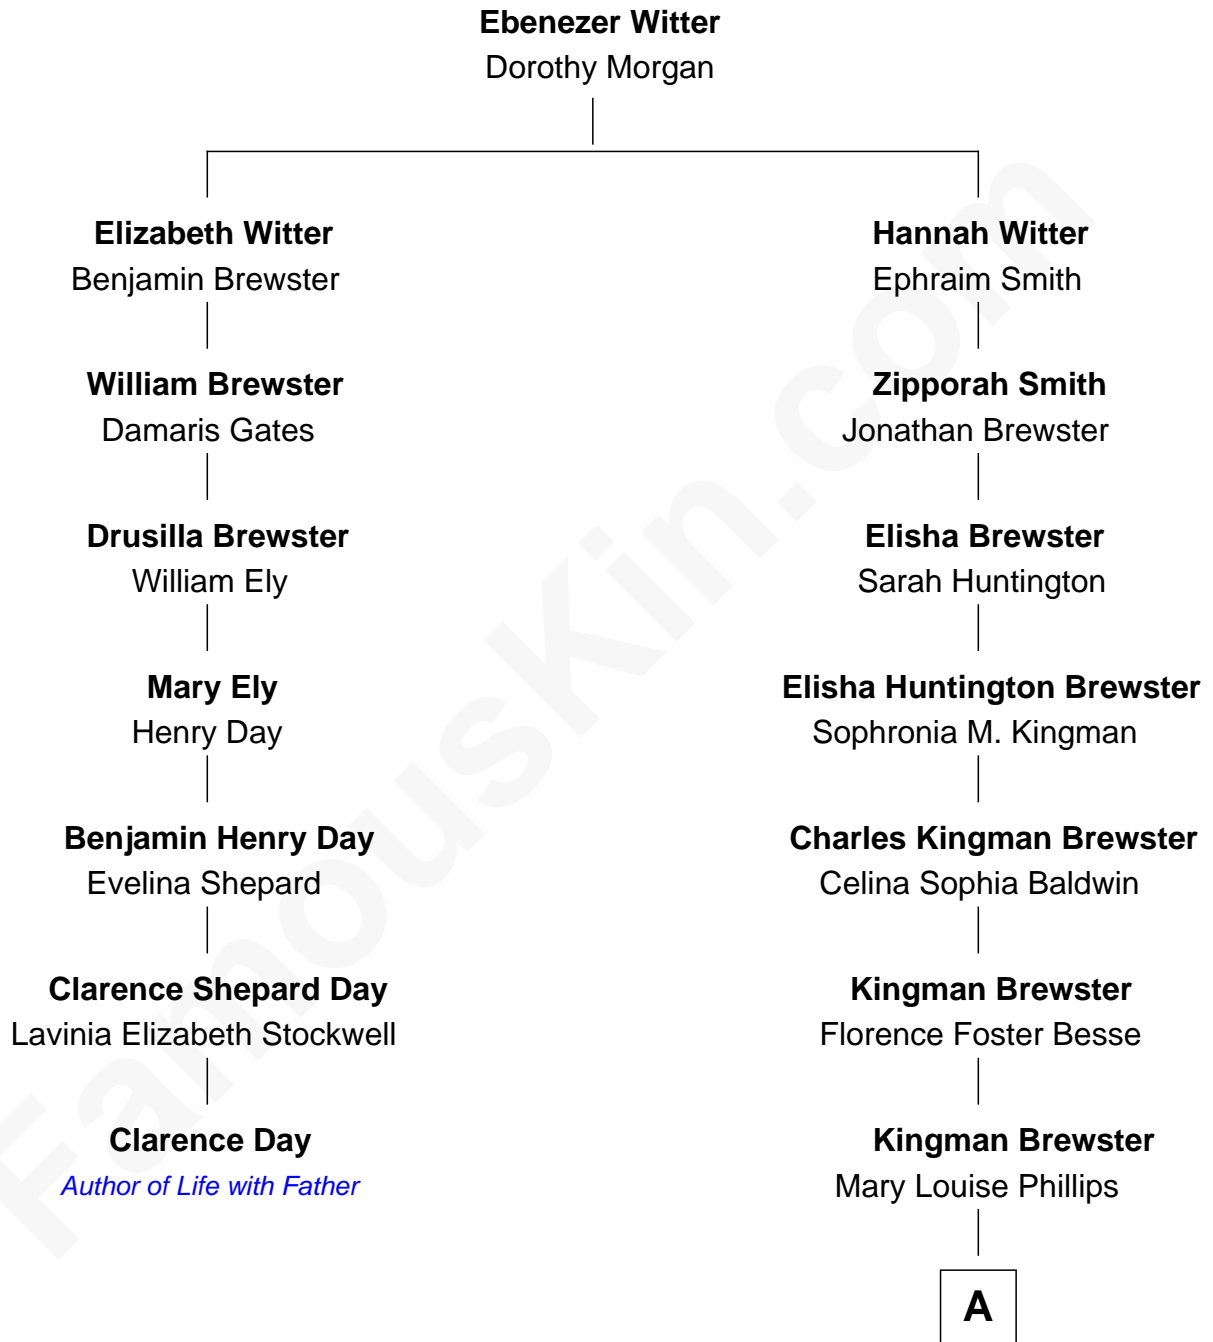

FamousKin.com

Relationship Chart of

Clarence Day

Author of Life with Father

6th cousin 2 times removed of

Jordana Brewster

TV and Movie Actress

A

Alden Brewster
Maria João Leão de Sousa

Jordana Brewster
TV and Movie Actress

FamousKin.com