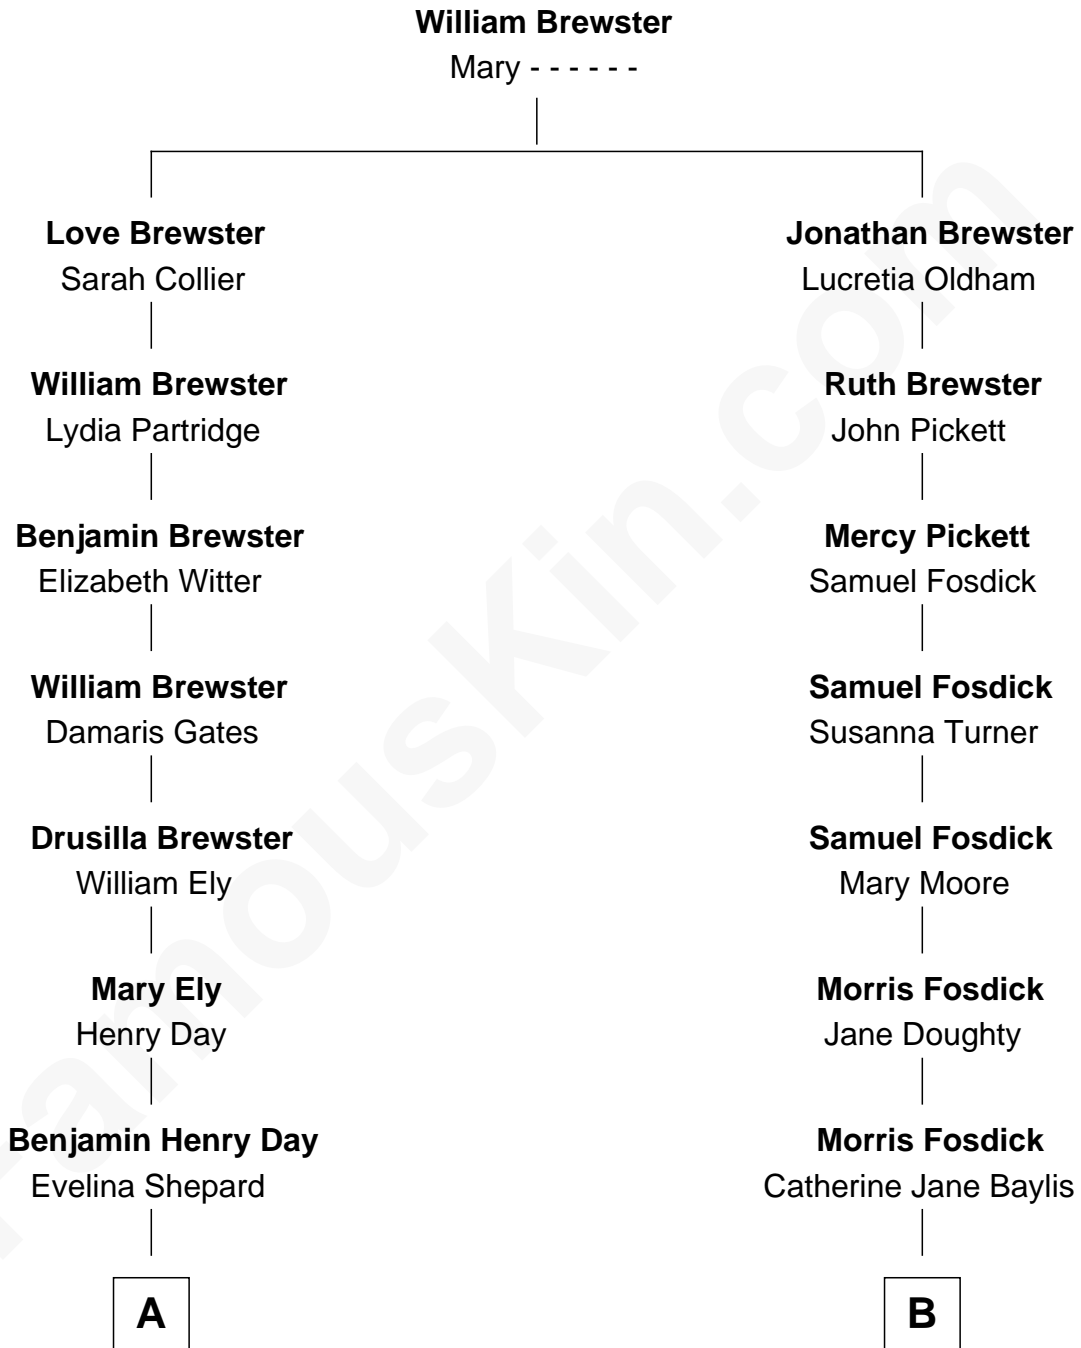

FamousKin.com

Relationship Chart of

Clarence Day

Author of Life with Father

8th cousin 3 times removed of

Mizuo Peck

TV and Movie Actress

A

Clarence Shepard Day
Lavinia Elizabeth Stockwell

Clarence Day
Author of Life with Father

B

Fanny Craft Fosdick
George Lyman Peck

George Leete Peck
Katharine May Tolles

Laurence Tolles Peck
Barbara Field

George Leete Peck
Sanae Mizusawa