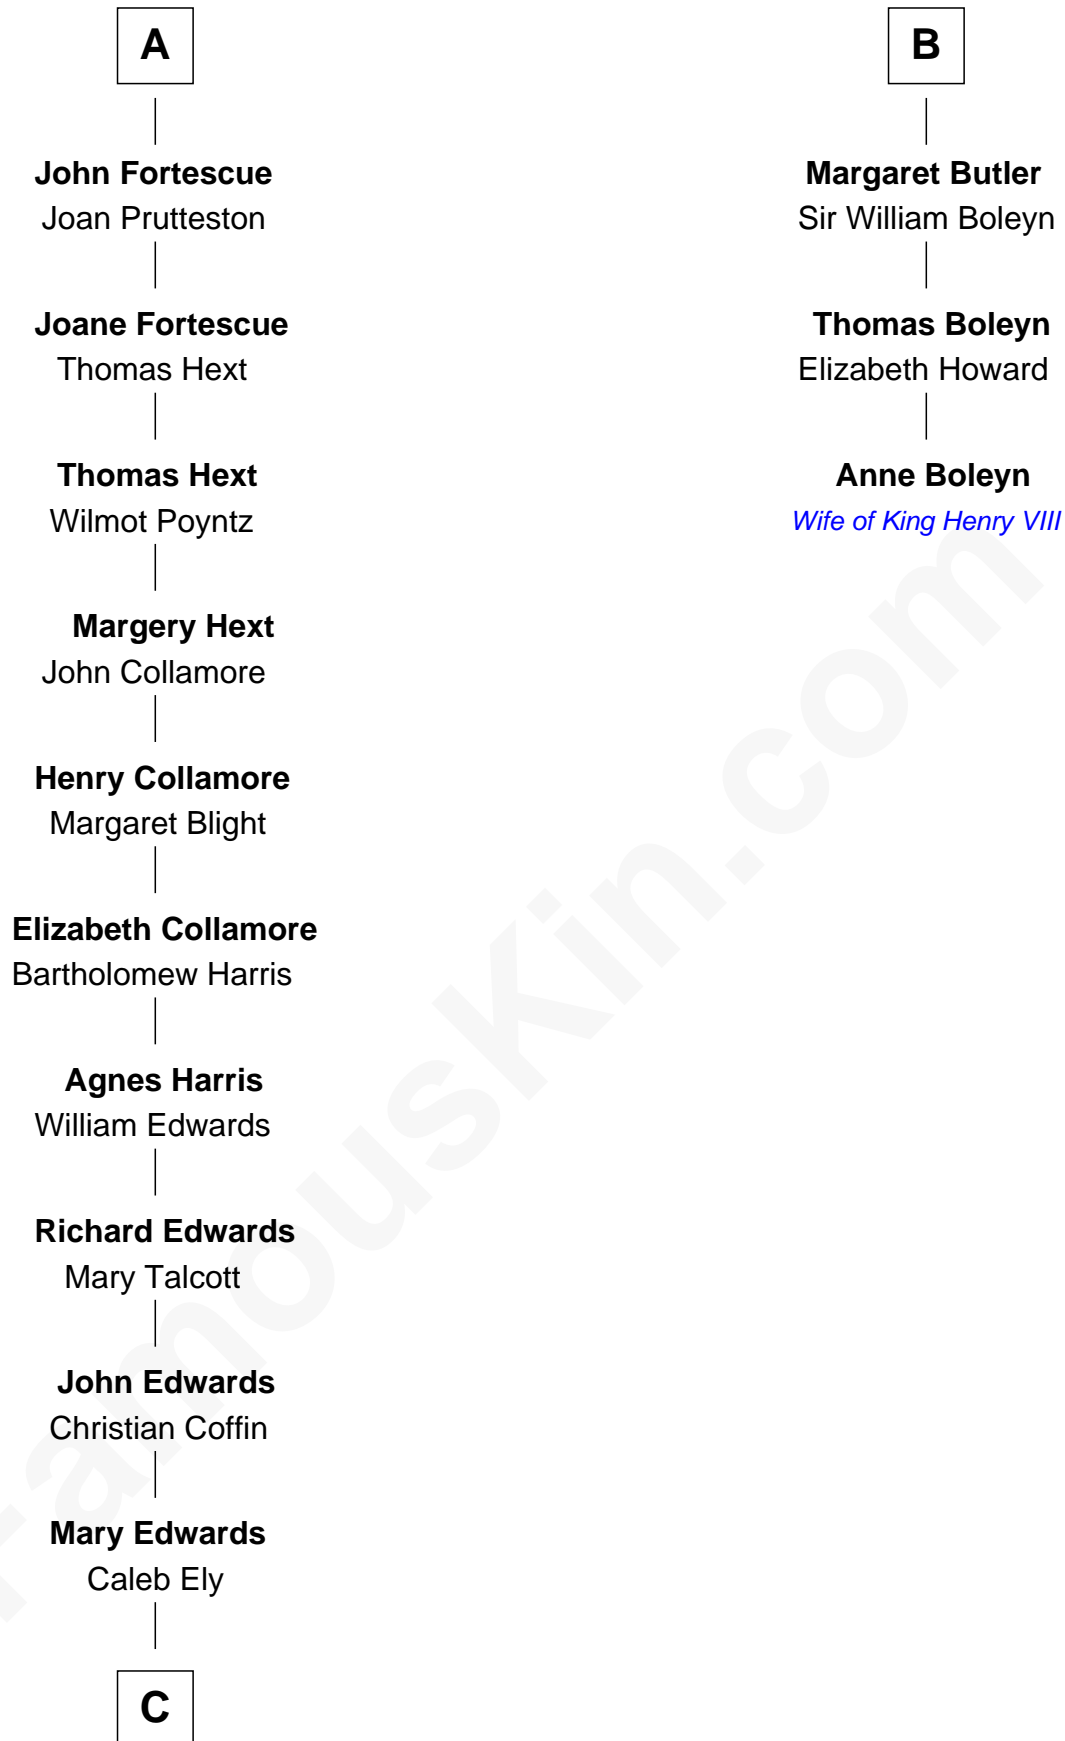

## Relationship Chart of

### Clarence Day

*Author of Life with Father*

9th cousin 12 times removed of

### Anne Boleyn

*2nd Wife of King Henry VIII*

**C**

William Ely

Drusilla Brewster

Mary Ely

Henry Day

Benjamin Henry Day