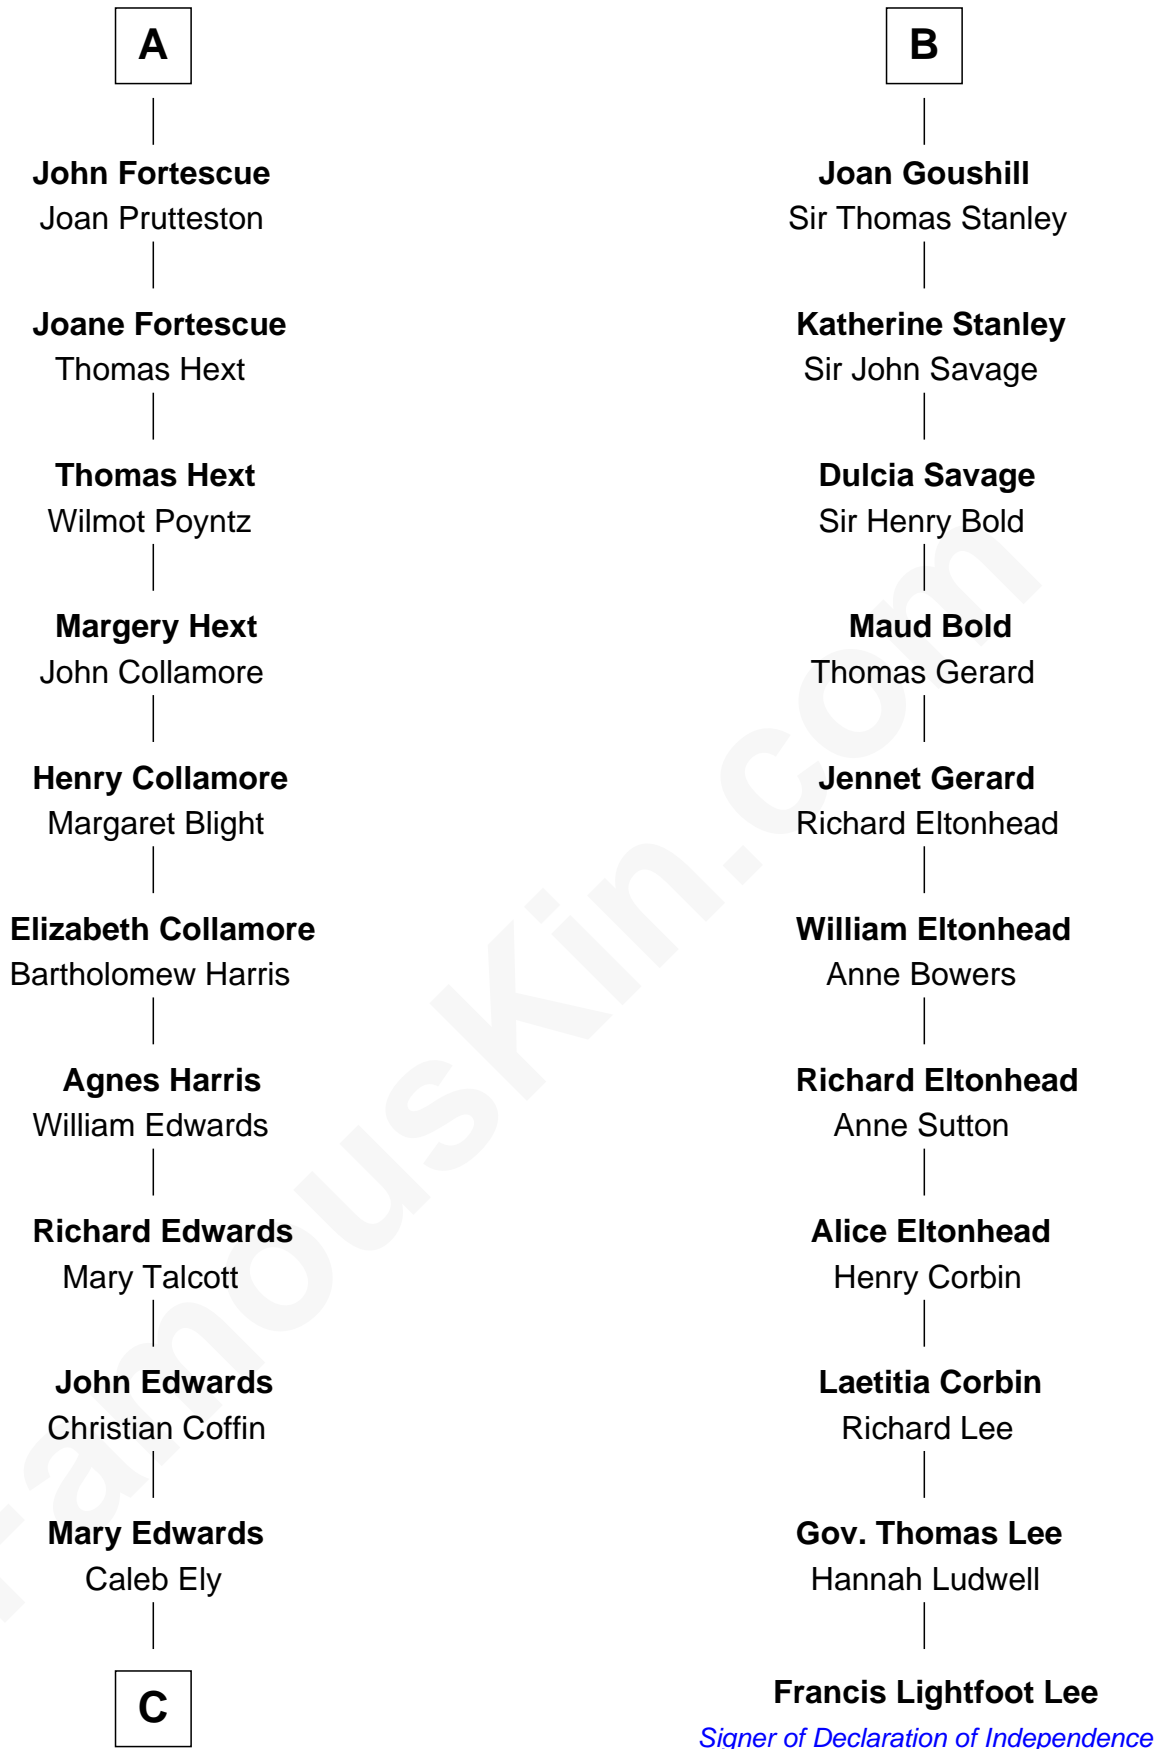

## Relationship Chart of

### Clarence Day

*Author of Life with Father*

17th cousin 4 times removed of

### Francis Lightfoot Lee

*Signer of the Declaration of Independence*

**C**

William Ely

Drusilla Brewster

Mary Ely

Henry Day

Benjamin Henry Day