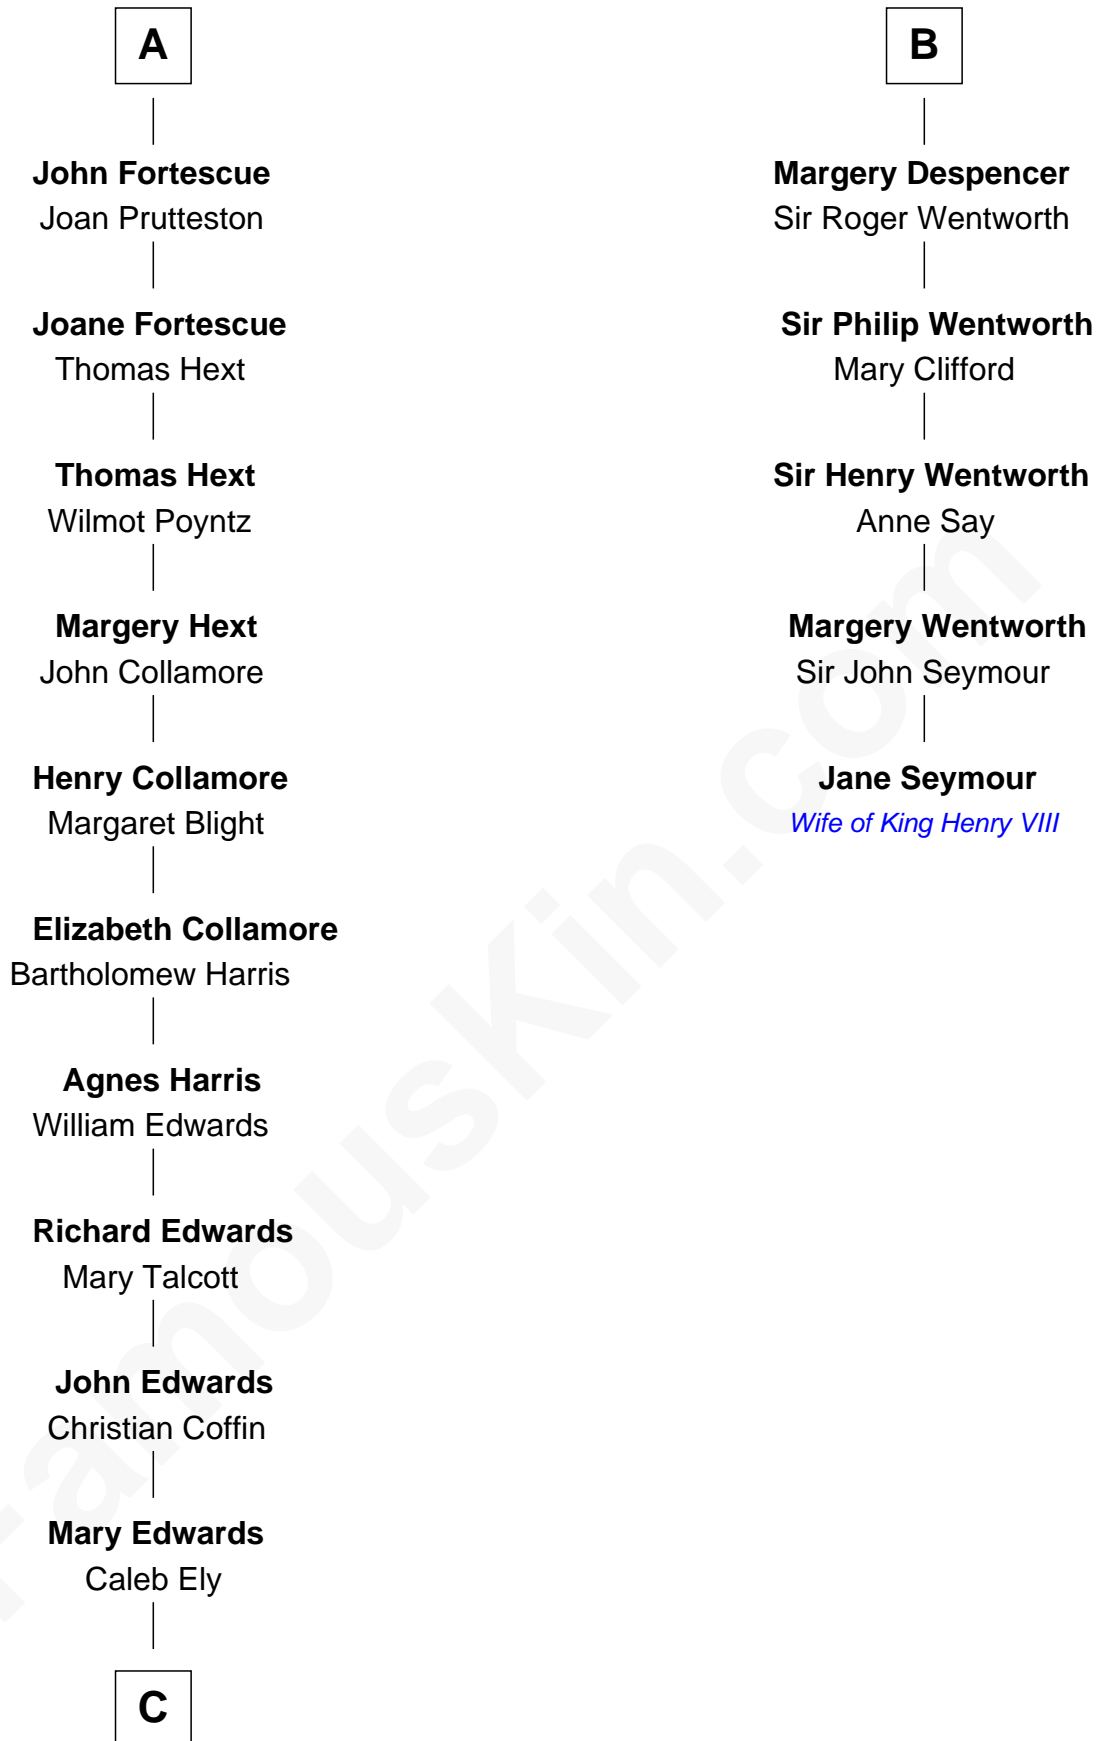

FamousKin.com

Relationship Chart of

Clarence Day

Author of Life with Father

11th cousin 10 times removed of

Jane Seymour

3rd Wife of King Henry VIII

C

William Ely

Drusilla Brewster

Mary Ely

Henry Day

Benjamin Henry Day

Evelina Shepard

Clarence Shepard Day

Lavinia Elizabeth Stockwell