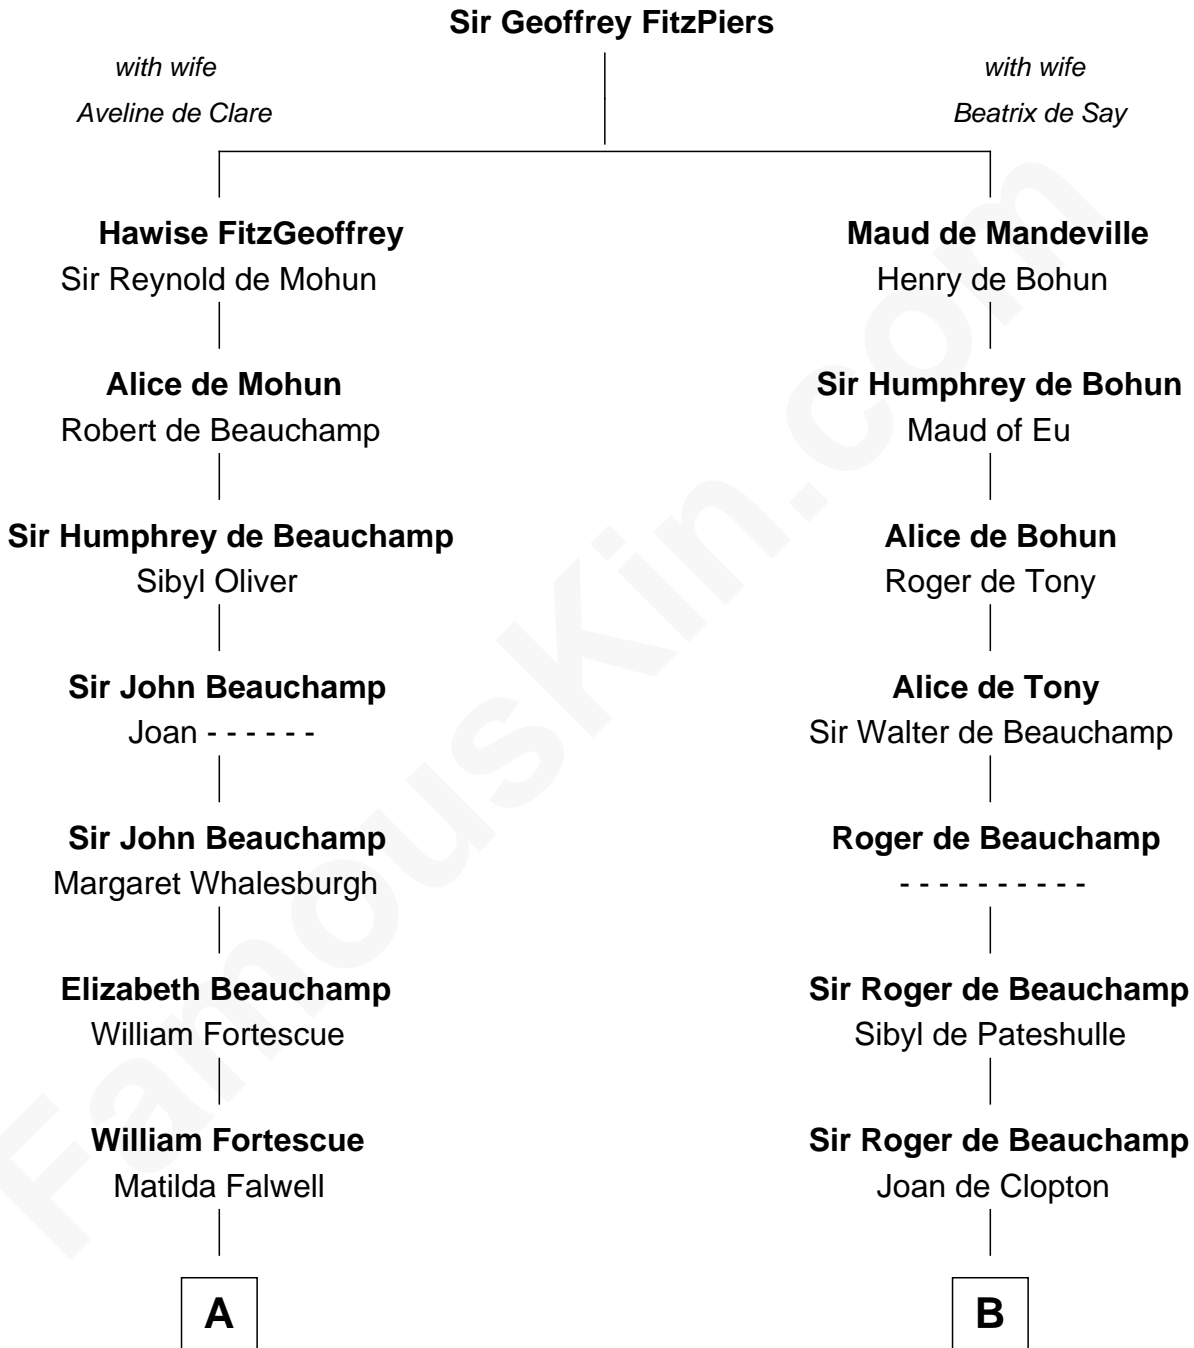

FamousKin.com

Relationship Chart of

Clarence Day

Author of Life with Father

16th cousin 5 times removed of

Robert Catesby

Leader of Gunpowder Plot

C

William Ely

Drusilla Brewster

Mary Ely

Henry Day

Benjamin Henry Day

Evelina Shepard

Clarence Shepard Day

Lavinia Elizabeth Stockwell