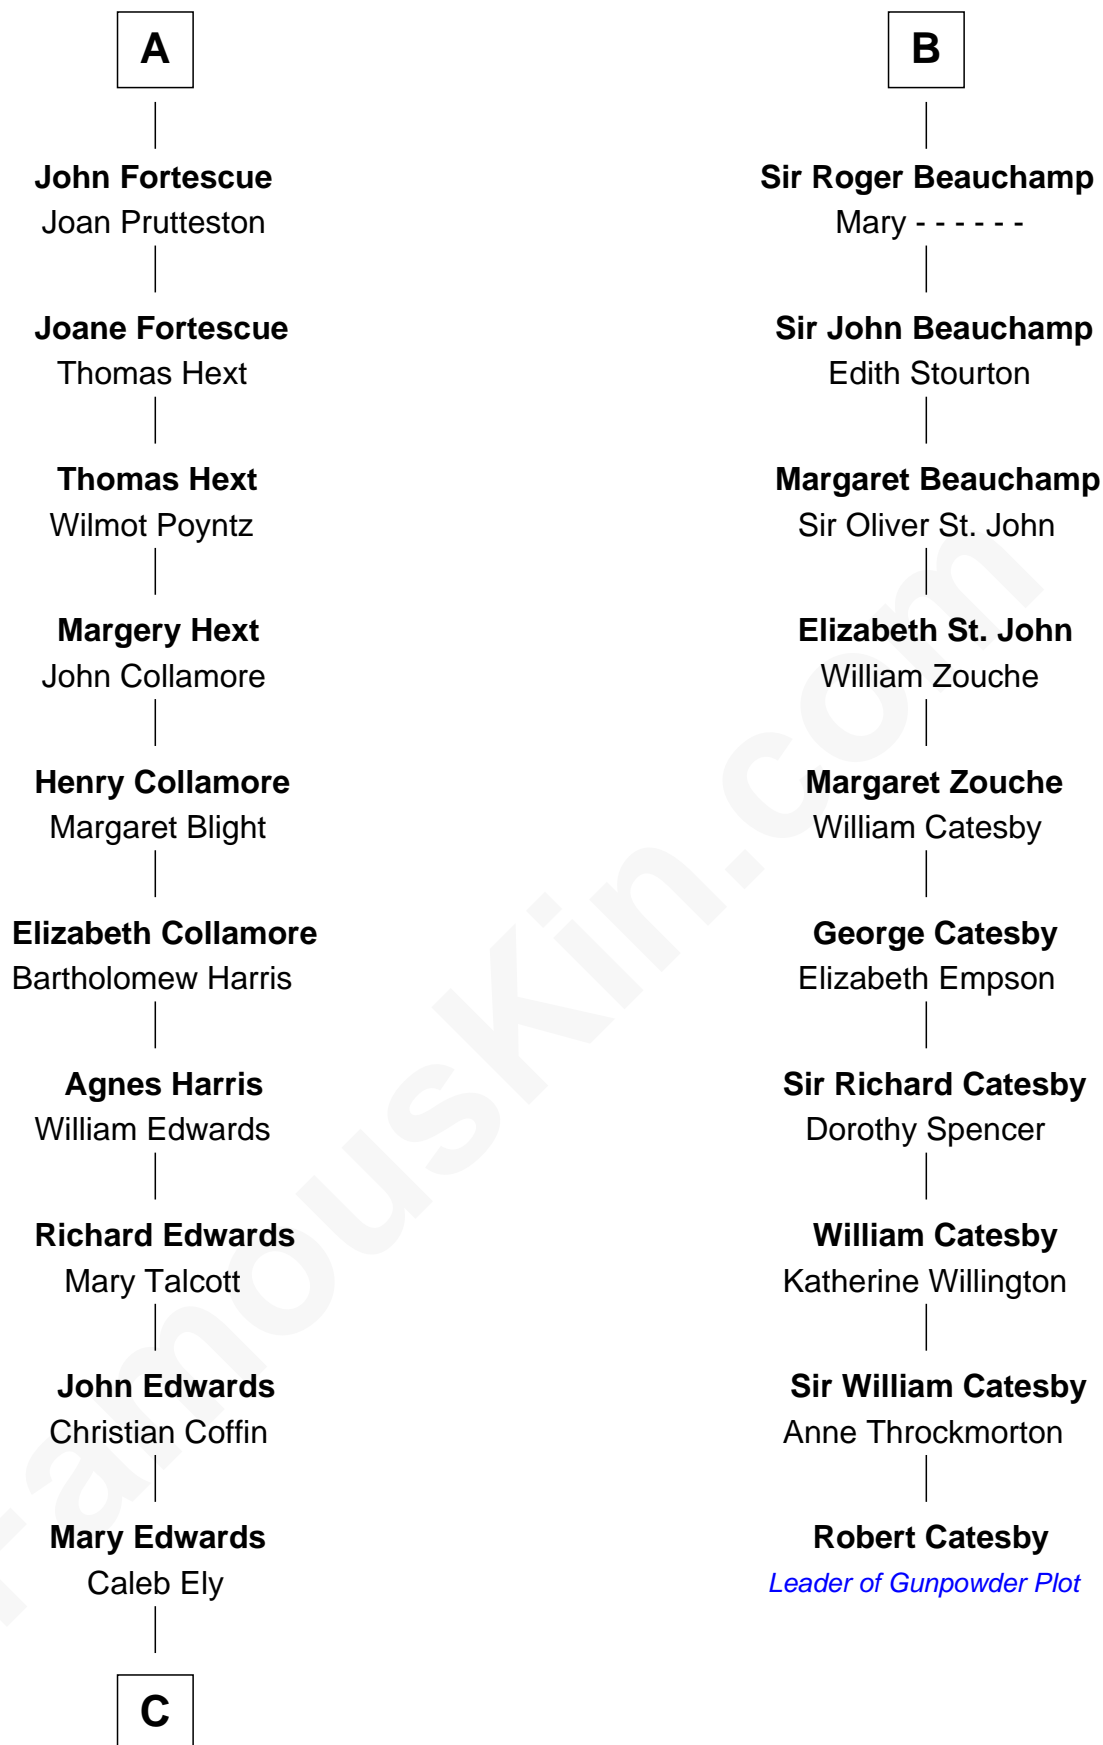

FamousKin.com

Relationship Chart of

Clarence Day

Author of Life with Father

16th cousin 5 times removed of

Robert Catesby

Leader of Gunpowder Plot

C

William Ely

Drusilla Brewster

Mary Ely

Henry Day

Benjamin Henry Day

Evelina Shepard

Clarence Shepard Day

Lavinia Elizabeth Stockwell