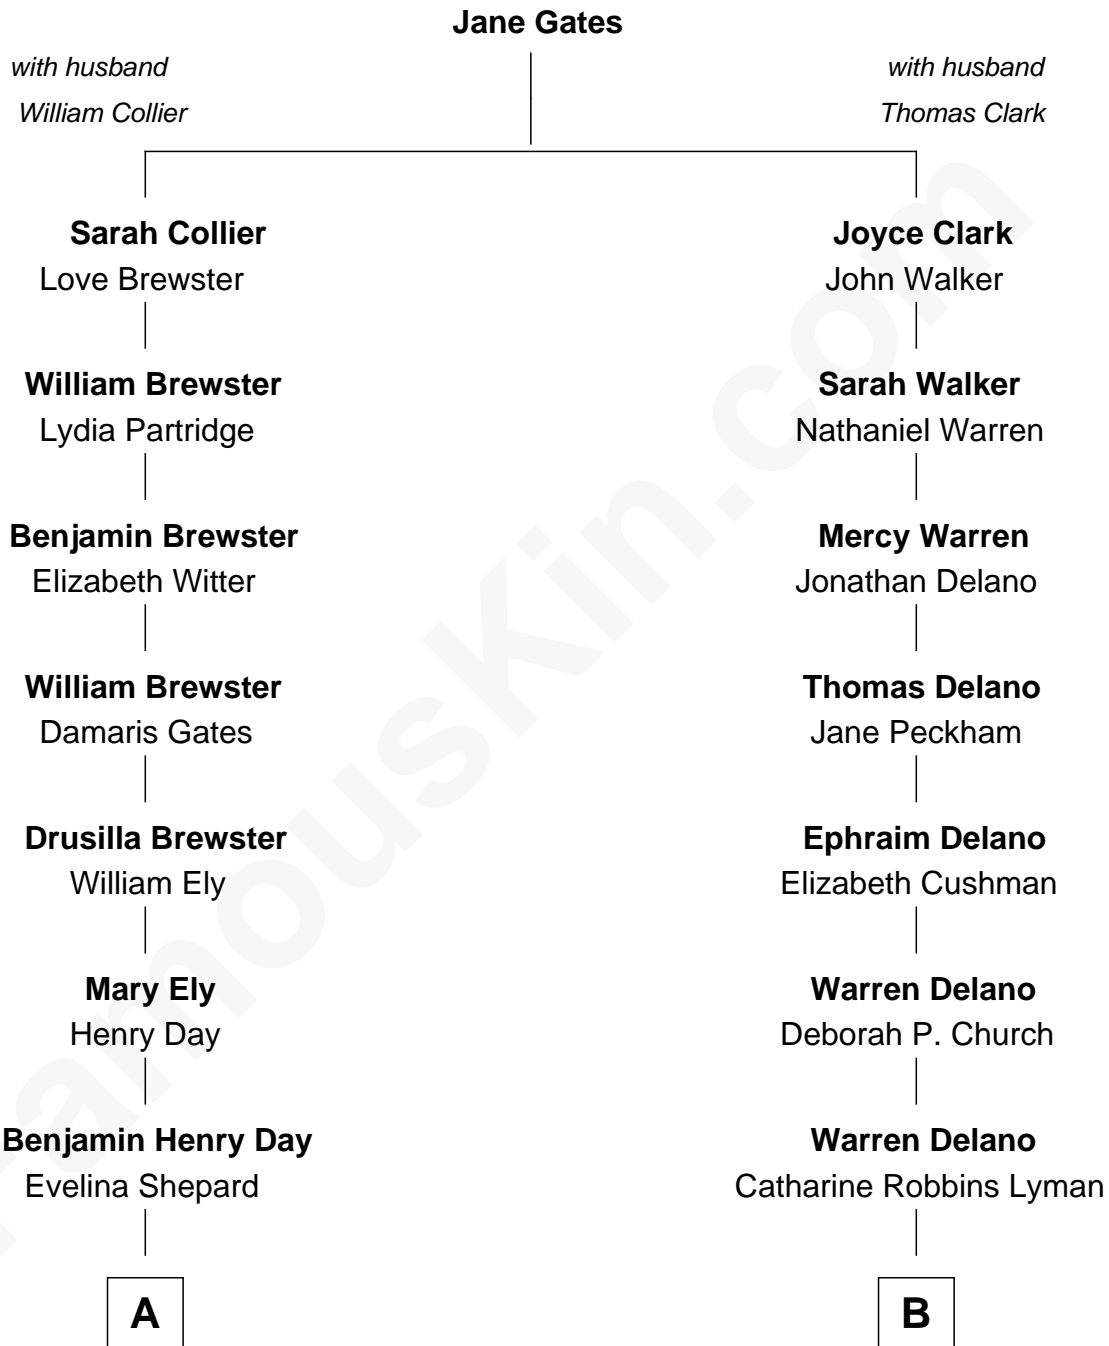

FamousKin.com Relationship Chart of

Clarence Day

Author of Life with Father

8th cousin of

Franklin D. Roosevelt

32nd U.S. President

A

Clarence Shepard Day
Lavinia Elizabeth Stockwell

Clarence Day
Author of Life with Father

B

Sara Delano
James Roosevelt

Franklin D. Roosevelt
32nd U.S. President

FamousKin.com