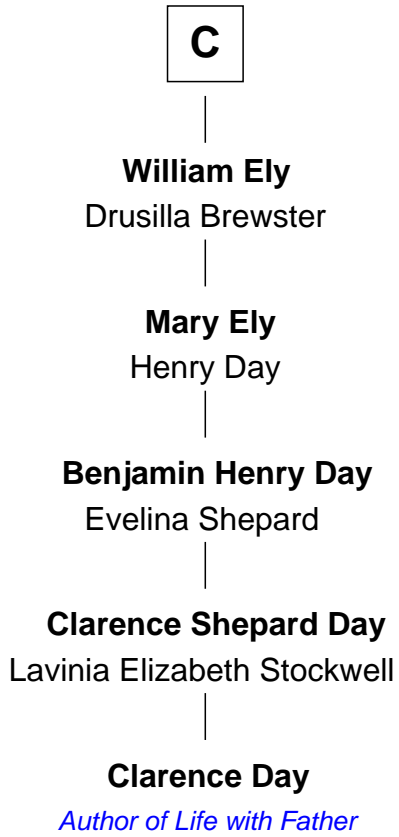

## Relationship Chart of

### Clarence Day

*Author of Life with Father*

17th cousin 4 times removed of

**James Madison**

*4th U.S. President*

**Sir Geoffrey FitzPiers**

Aveline de Clare

FamousKin.com