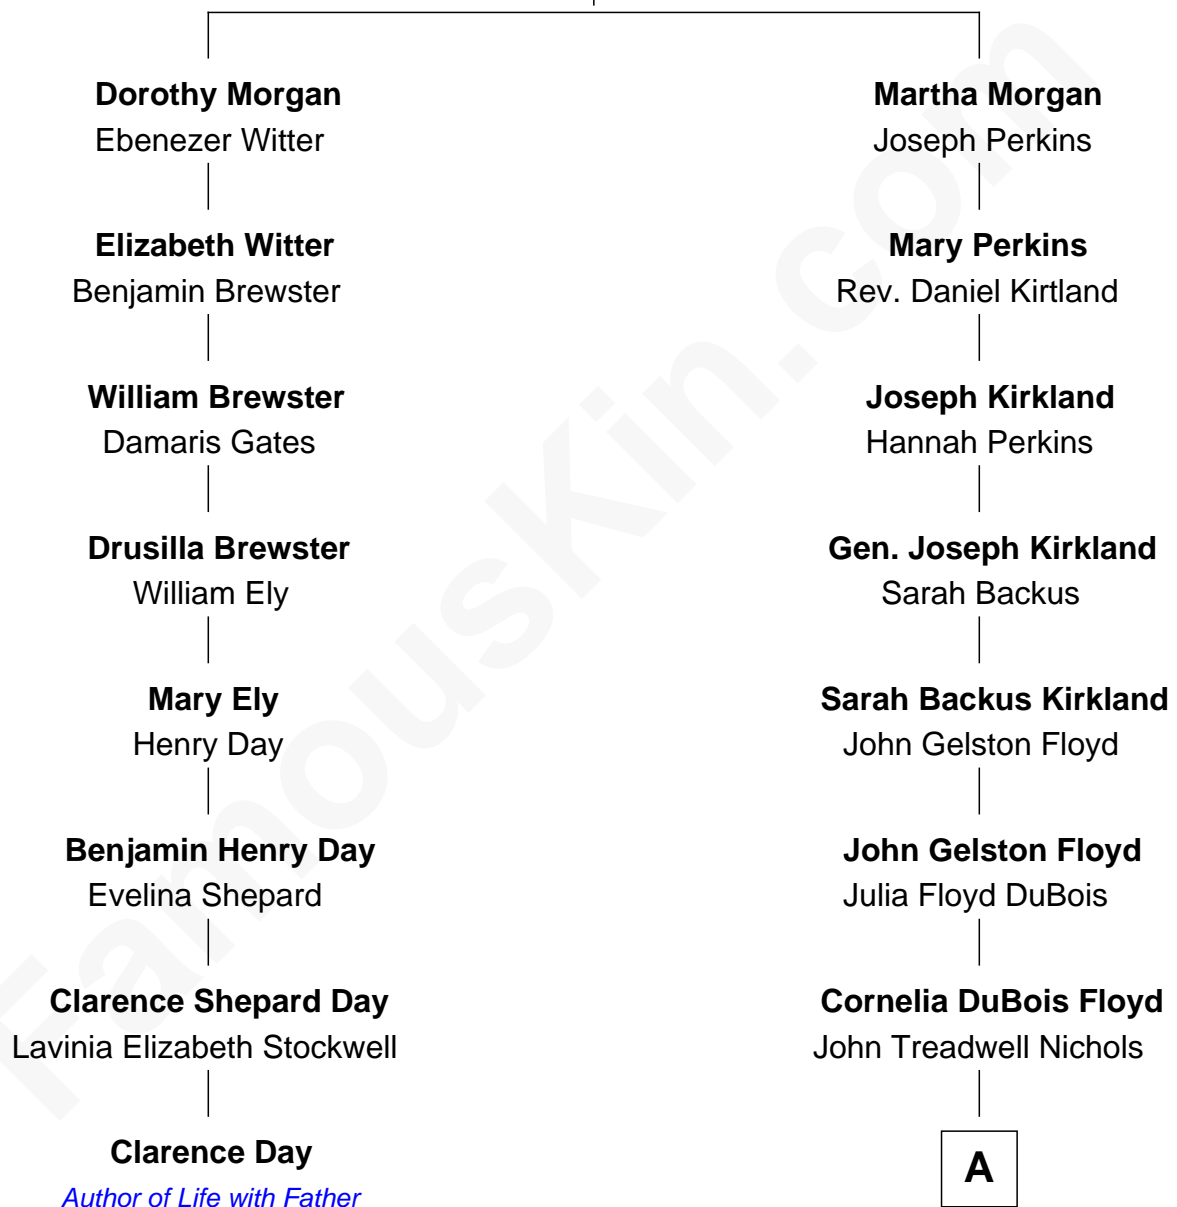

# FamousKin.com Relationship Chart of

**Clarence Day**

*Author of Life with Father*

7th cousin 1 time removed of

**Bill Weld**

*68th Governor of Massachusetts*

**Joseph Morgan**

Dorothy Parke

A

Mary Blake Nichols

David Weld

Bill Weld

*68th Governor of Massachusetts*

FamousKin.com