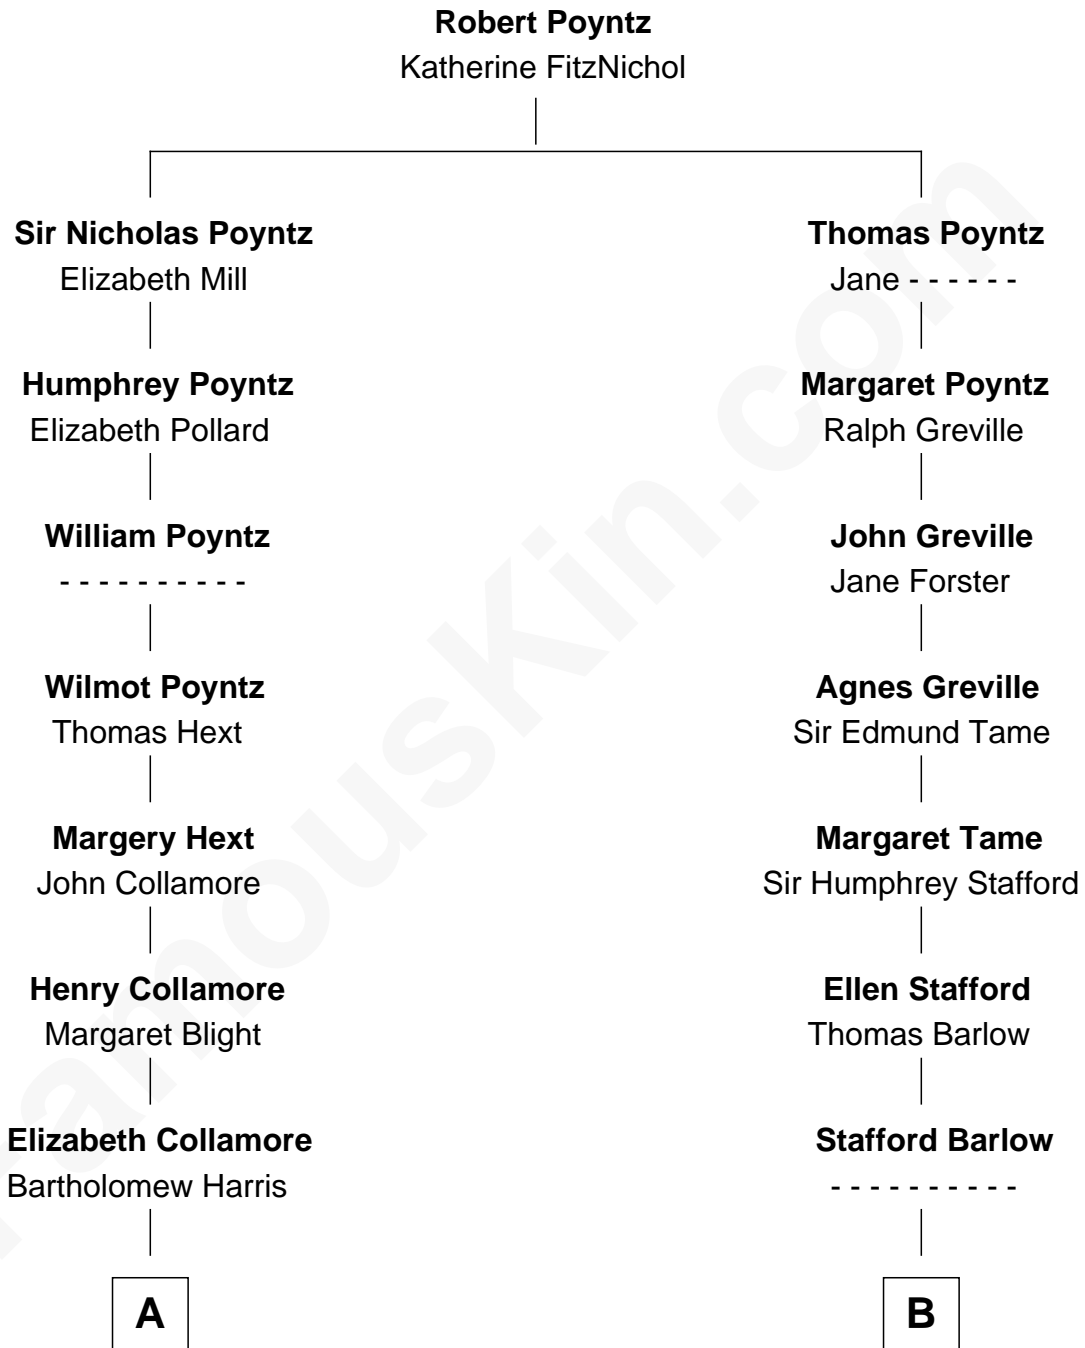

FamousKin.com

Relationship Chart of

Clarence Day

Author of Life with Father

15th cousin 4 times removed of

Bill Weld

68th Governor of Massachusetts