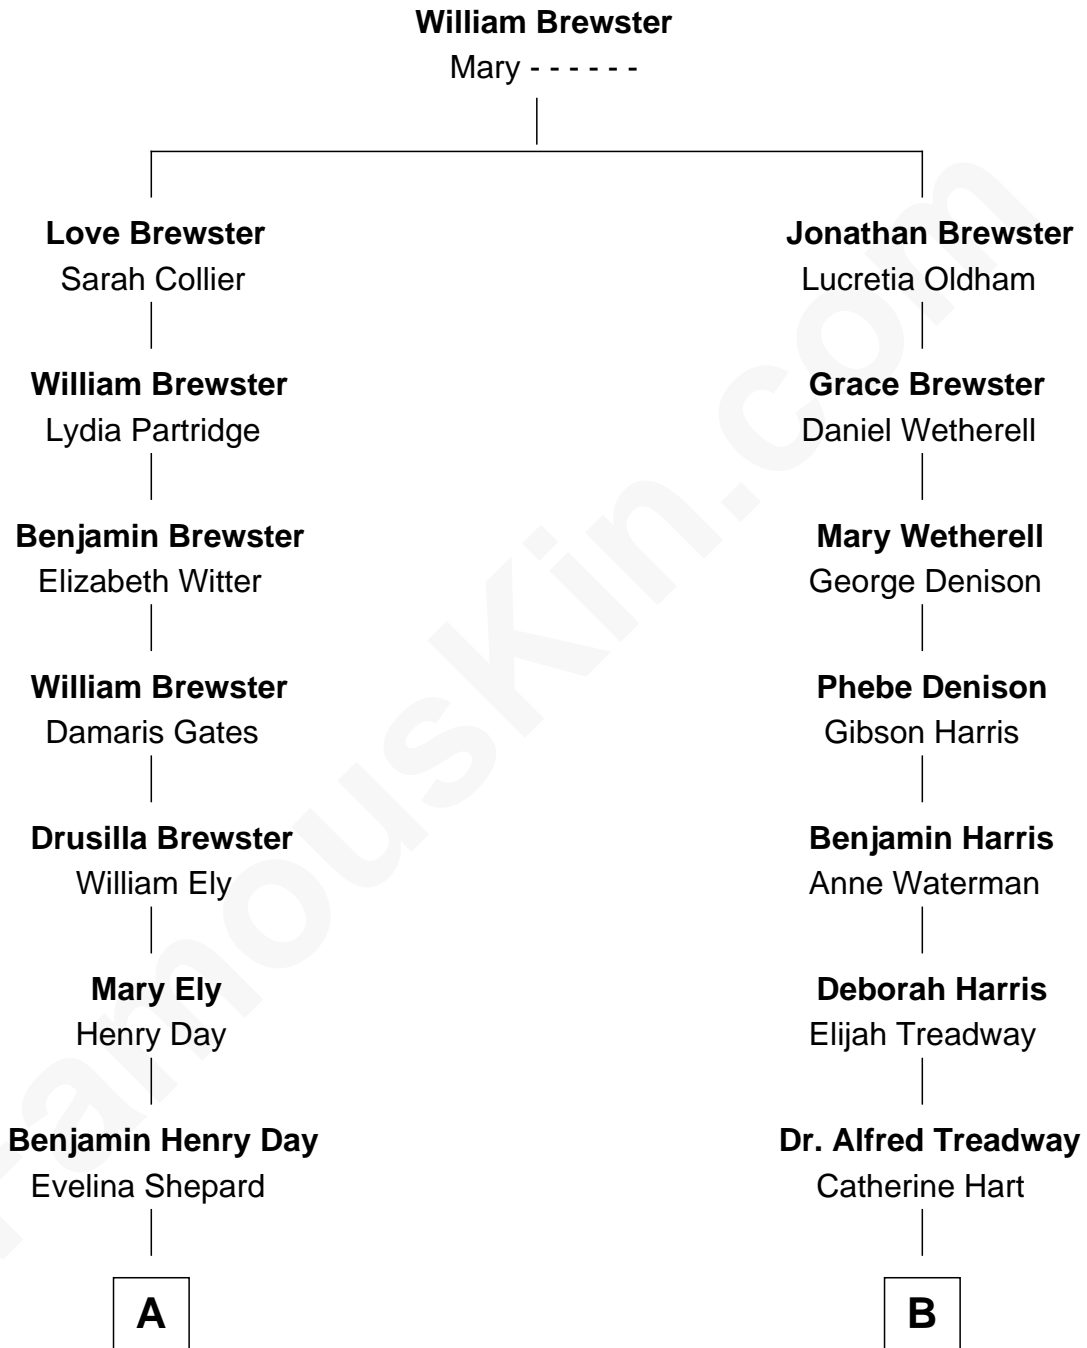

FamousKin.com

Relationship Chart of

Clarence Day

Author of Life with Father

8th cousin 3 times removed of

Bill Weld

68th Governor of Massachusetts

A

Clarence Shepard Day
Lavinia Elizabeth Stockwell

Clarence Day
Author of [Life with Father](#)

B

Elizabeth Hart Treadway
Alexander Moss White

William Augustus White
Harriet Hillard

Margaret Low White
Francis Minot Weld