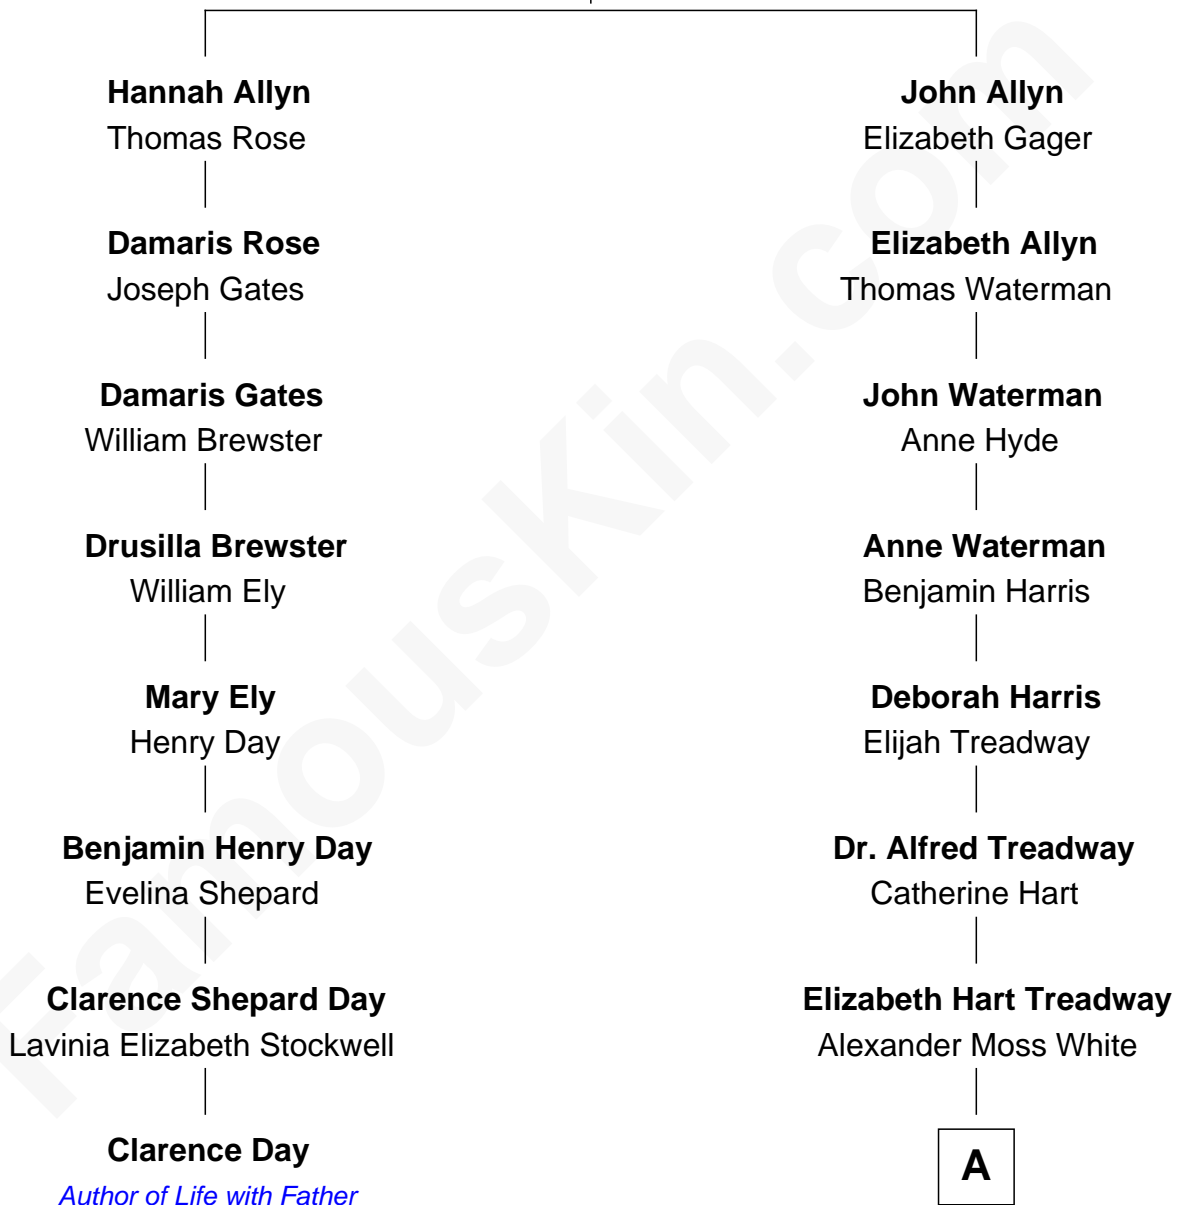

FamousKin.com

Relationship Chart of

Clarence Day

Author of Life with Father

7th cousin 3 times removed of

Bill Weld

68th Governor of Massachusetts

Robert Allyn
Sarah - - - - -

A

|
William Augustus White

Harriet Hillard

|
Margaret Low White

Francis Minot Weld

|
David Weld

Mary Blake Nichols

|
Bill Weld

68th Governor of Massachusetts