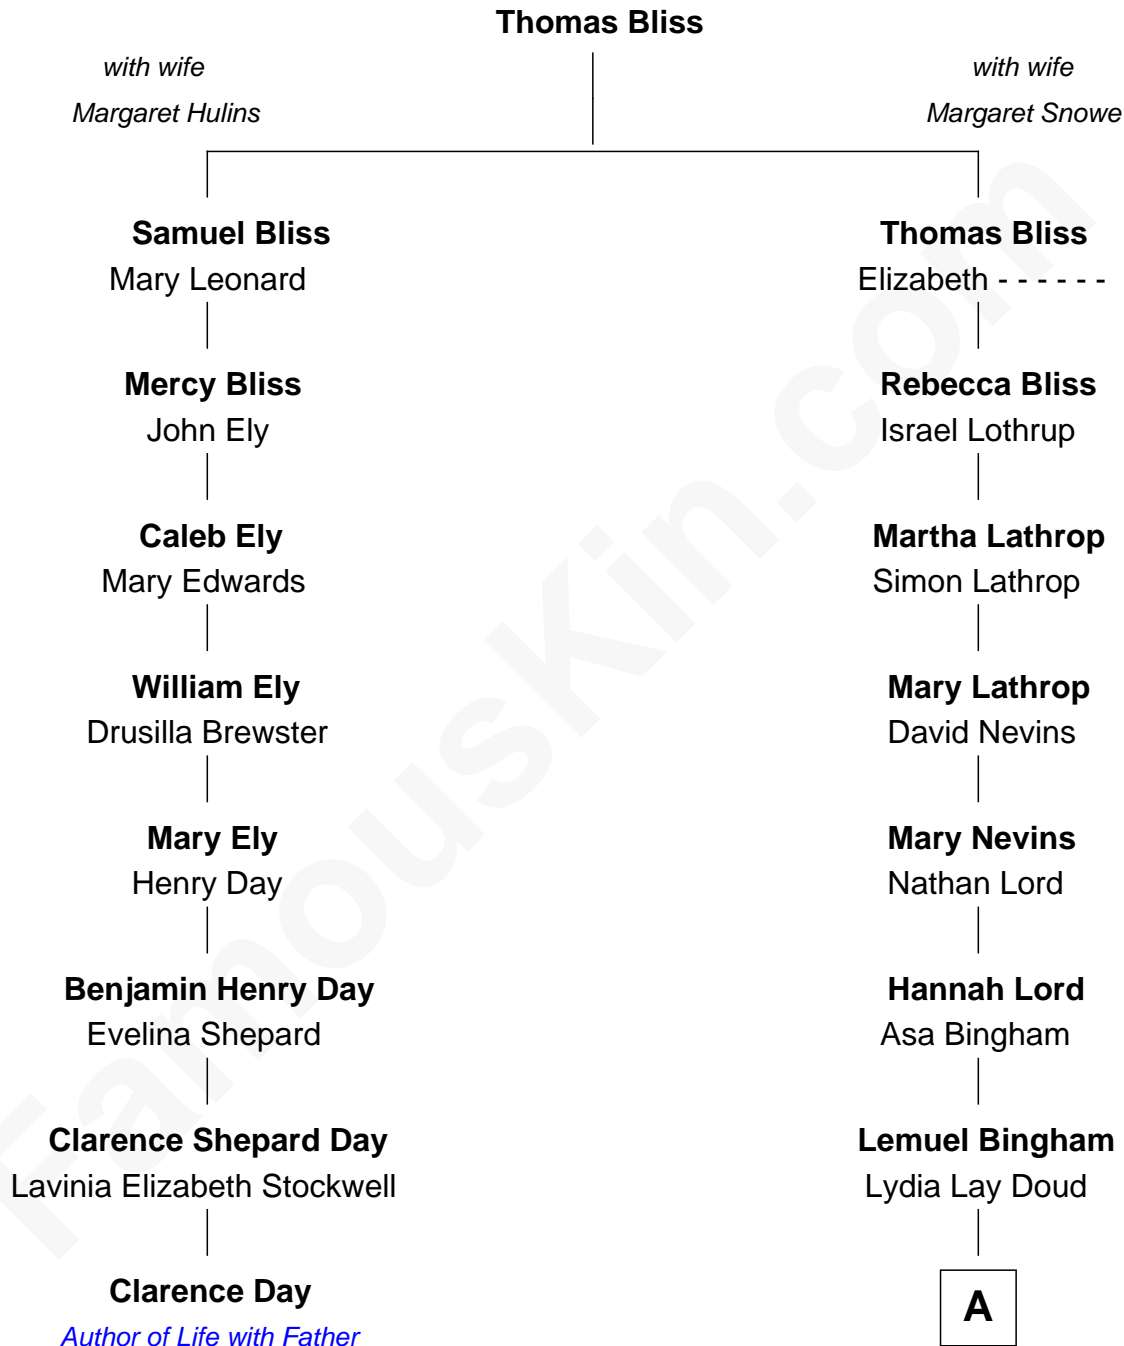

FamousKin.com

Relationship Chart of

Clarence Day

Author of Life with Father

7th cousin 2 times removed of

Thomas Edmund Dewey

47th Governor of New York