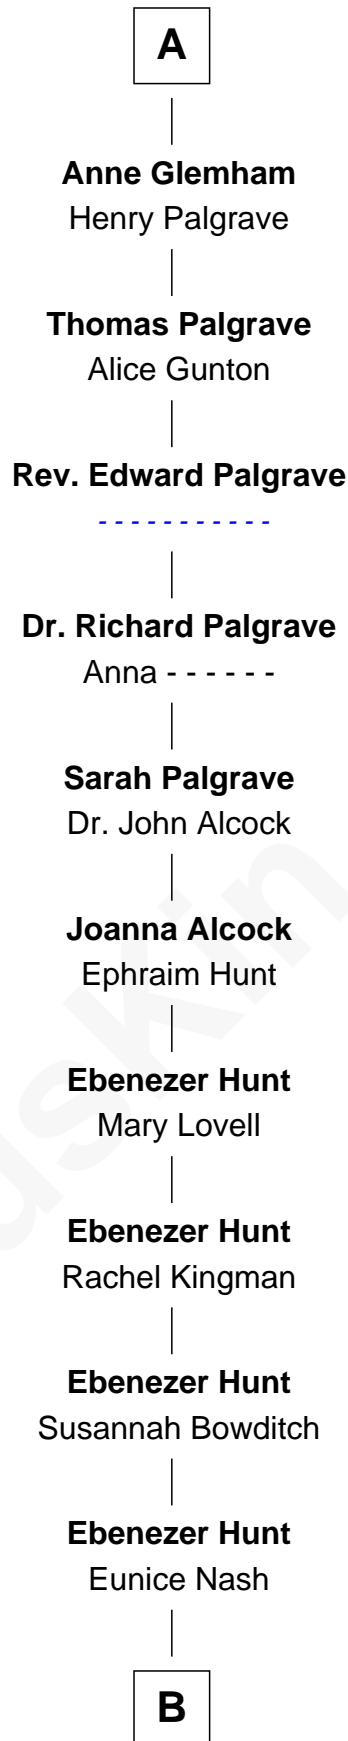

FamousKin.com
Relationship Chart of
King Edward I
King of England

20th Great-grandfather of
Linda Hunt
TV and Movie Actress

King Edward I

Eleanor of Castile

Elizabeth Plantagenet

Humphrey de Bohun

Sir William de Bohun

Elizabeth de Badlesmere

Elizabeth de Bohun

Sir Richard Fitzalan

Elizabeth Fitzalan

Sir Robert Goushill

Elizabeth Goushill

Sir Robert Wingfield

Elizabeth Wingfield

Sir William Brandon

Eleanor Brandon

John Glemham

FamousKin.com

B

—
Charles Edwin Hunt

Marcia E. Phillips

—
Charles Phillips Hunt

Ella Maria Read

—
Charles Edwin Hunt

Louise Phipps Davy

—
Raymond Davy Hunt

Elsie R. Doying

—
Linda Hunt

TV and Movie Actress