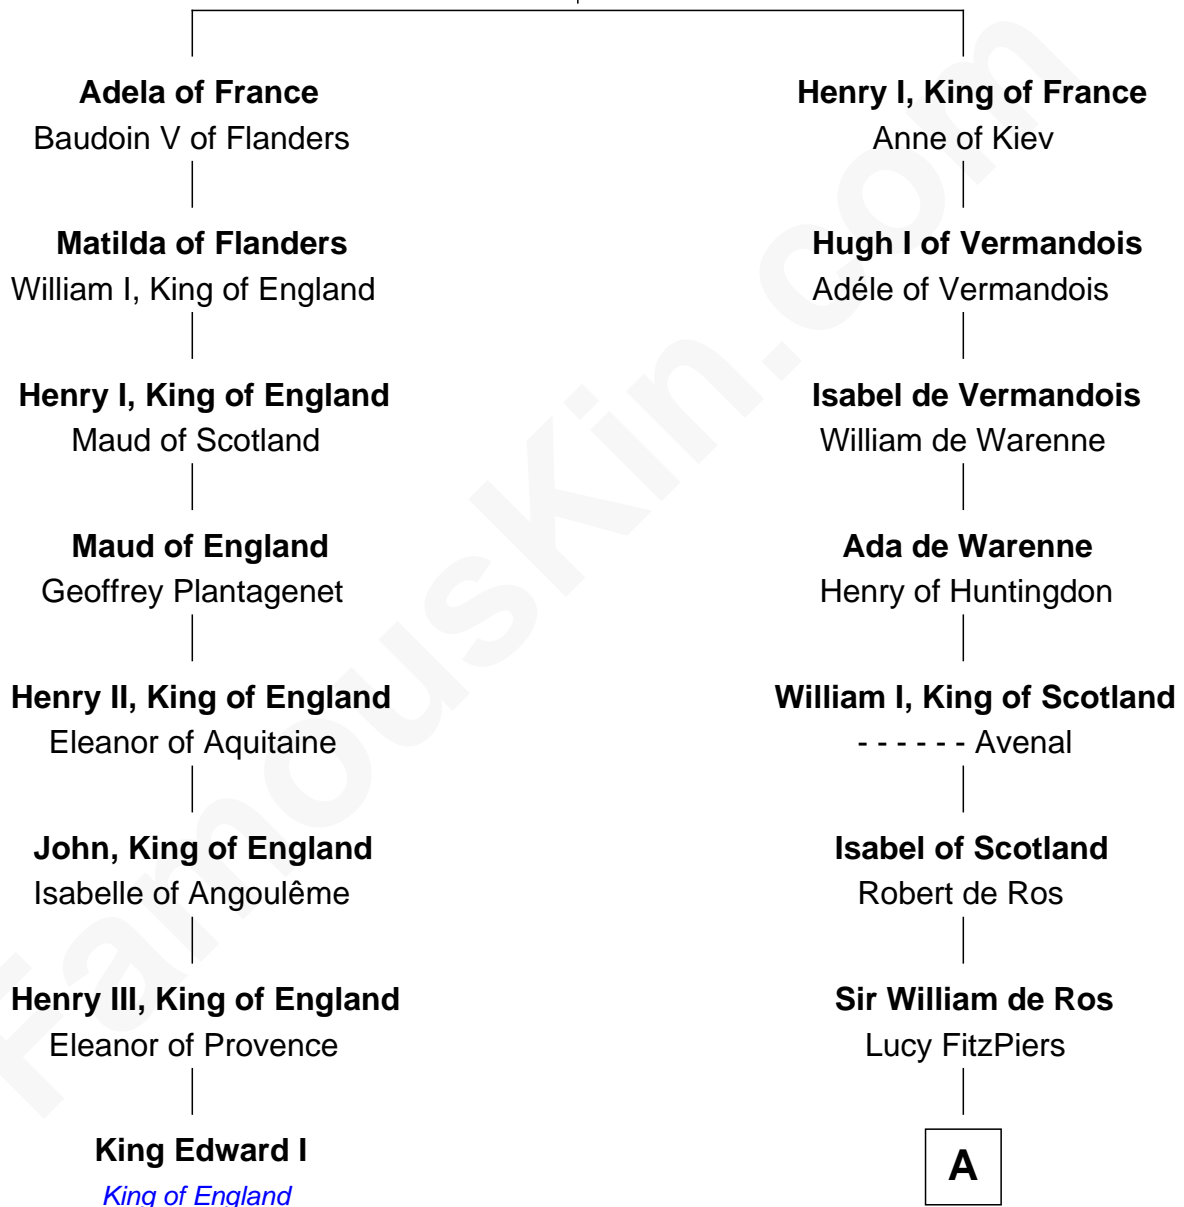

## Relationship Chart of

### King Edward I

*King of England*

7th cousin 12 times removed of

**Peter Worden**

(c1569 - 1638/9) Great Migration Immigrant 1638

**Robert II, King of France**  
Constance of Arles

**A**

**Sir William de Ros**  
Eustache Fitz Ralph

**Lucy de Ros**  
Sir Robert de Plumpton

**Sir William de Plumpton**  
Christiana de Mowbray

**Alice Plumpton**  
Sir Richard de Sherburne

**Margaret de Sherburne**  
Richard de Bayley

**Richard Sherburne**  
Agnes Harington