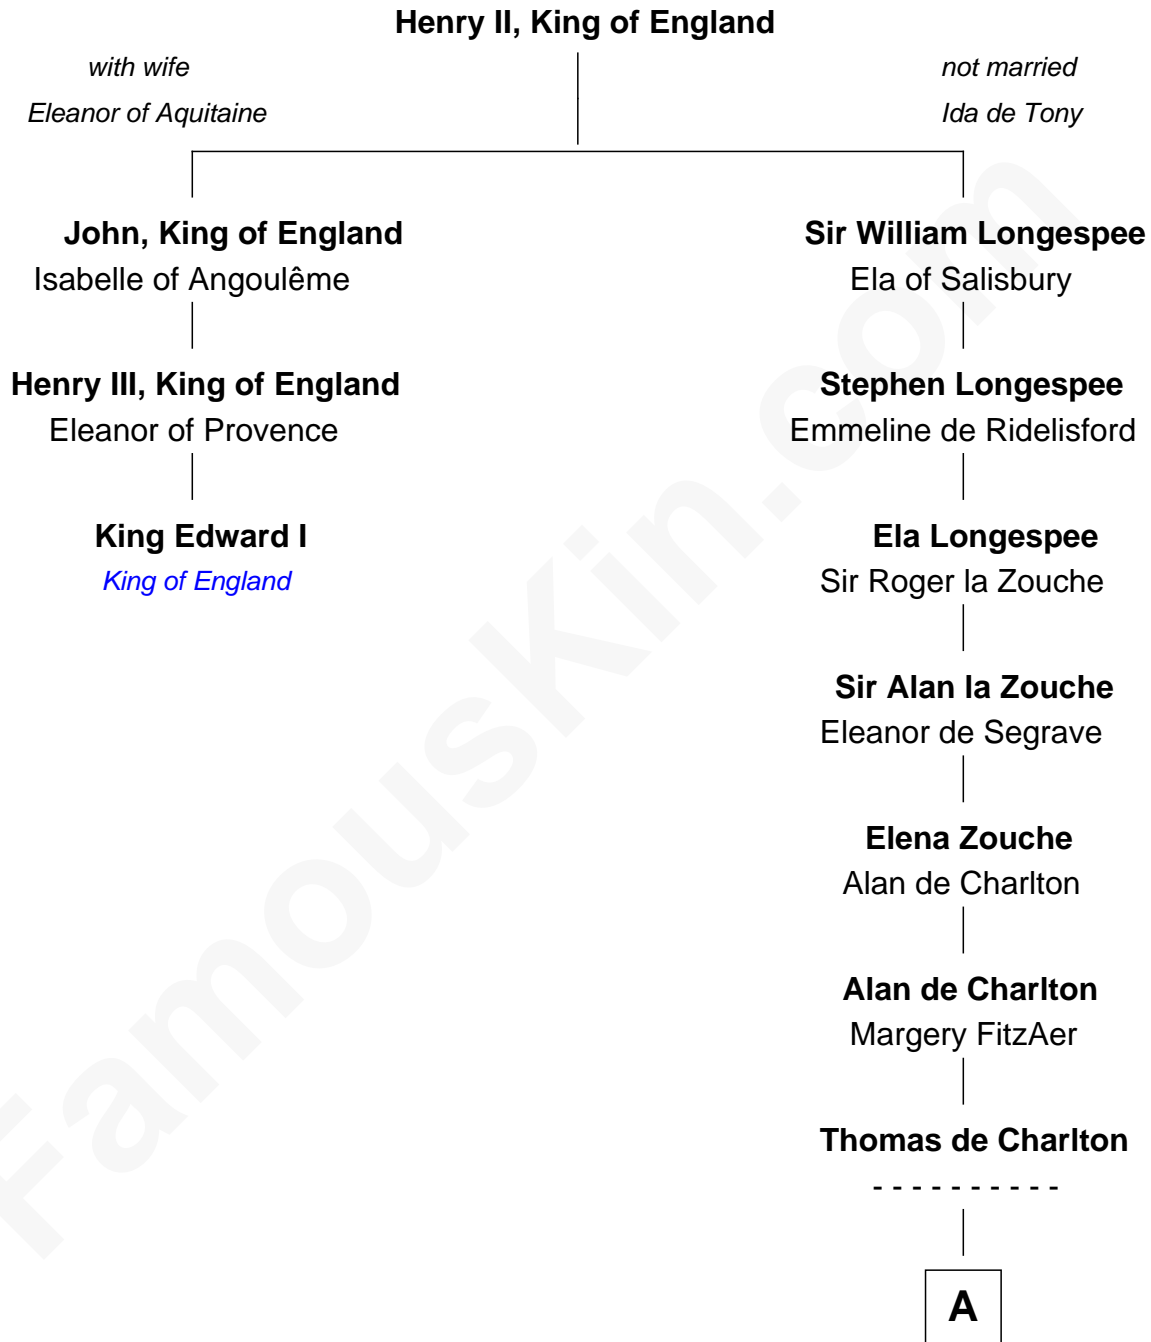

FamousKin.com
Relationship Chart of
King Edward I
King of England

2nd cousin 19 times removed of

John Davis

14th and 17th Governor of Massachusetts

A

Anna de Charlton
William de Knightley

Thomas de Knightley de Charlton
Elizabeth Francis