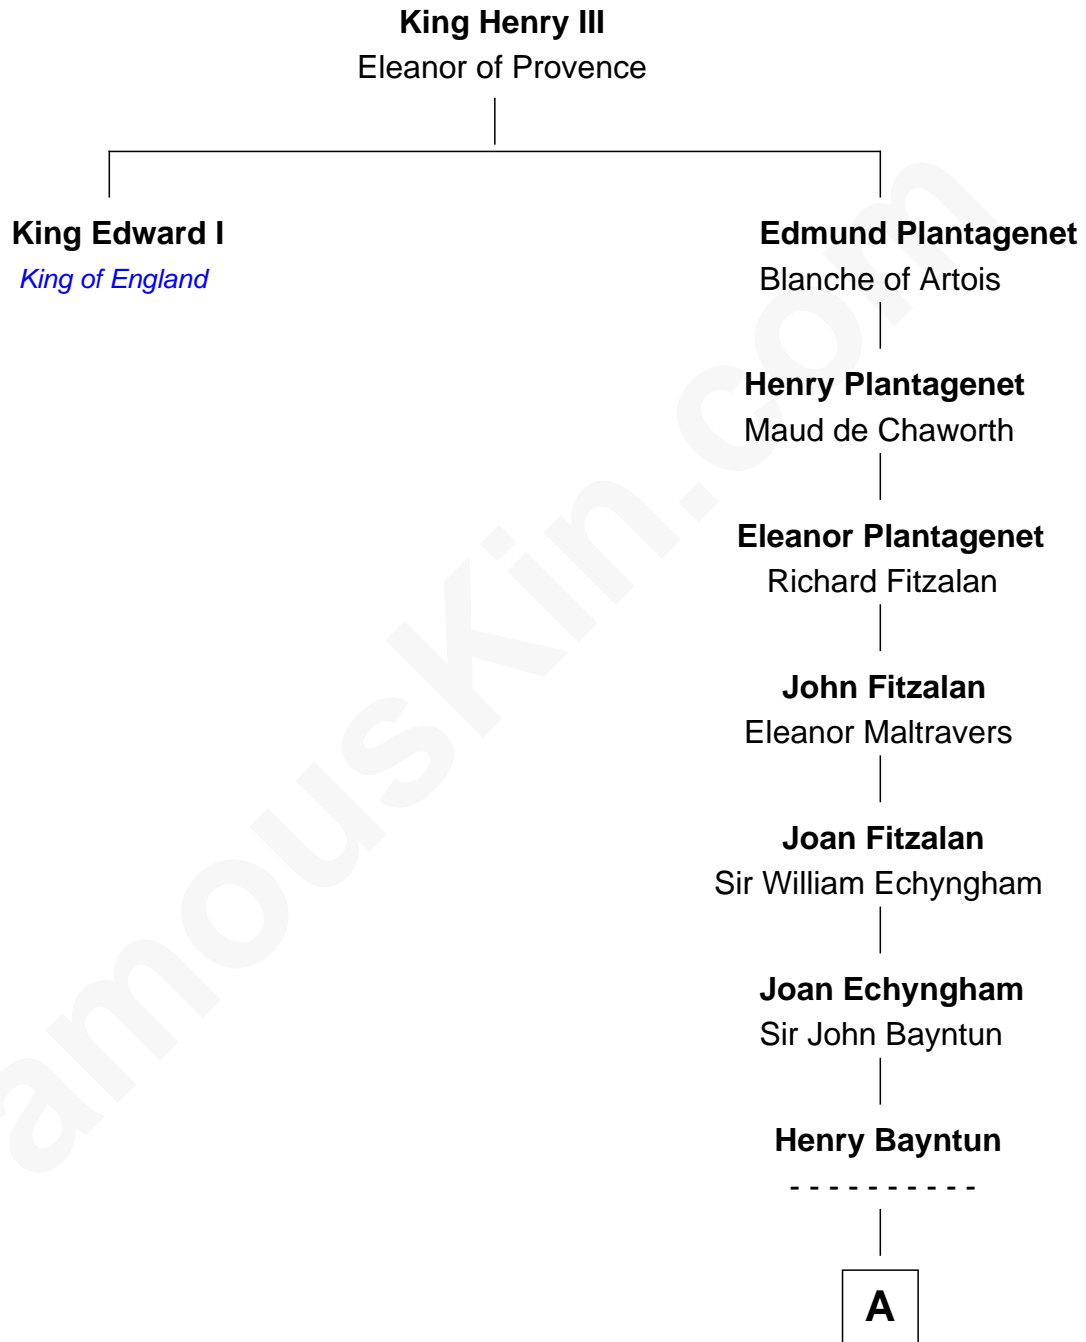

FamousKin.com Relationship Chart of

King Edward I

King of England

16th great-granduncle of

Melville Fuller

8th Chief Justice of the U.S. Supreme Court

A

Jane Bayntun
Thomas Prowse