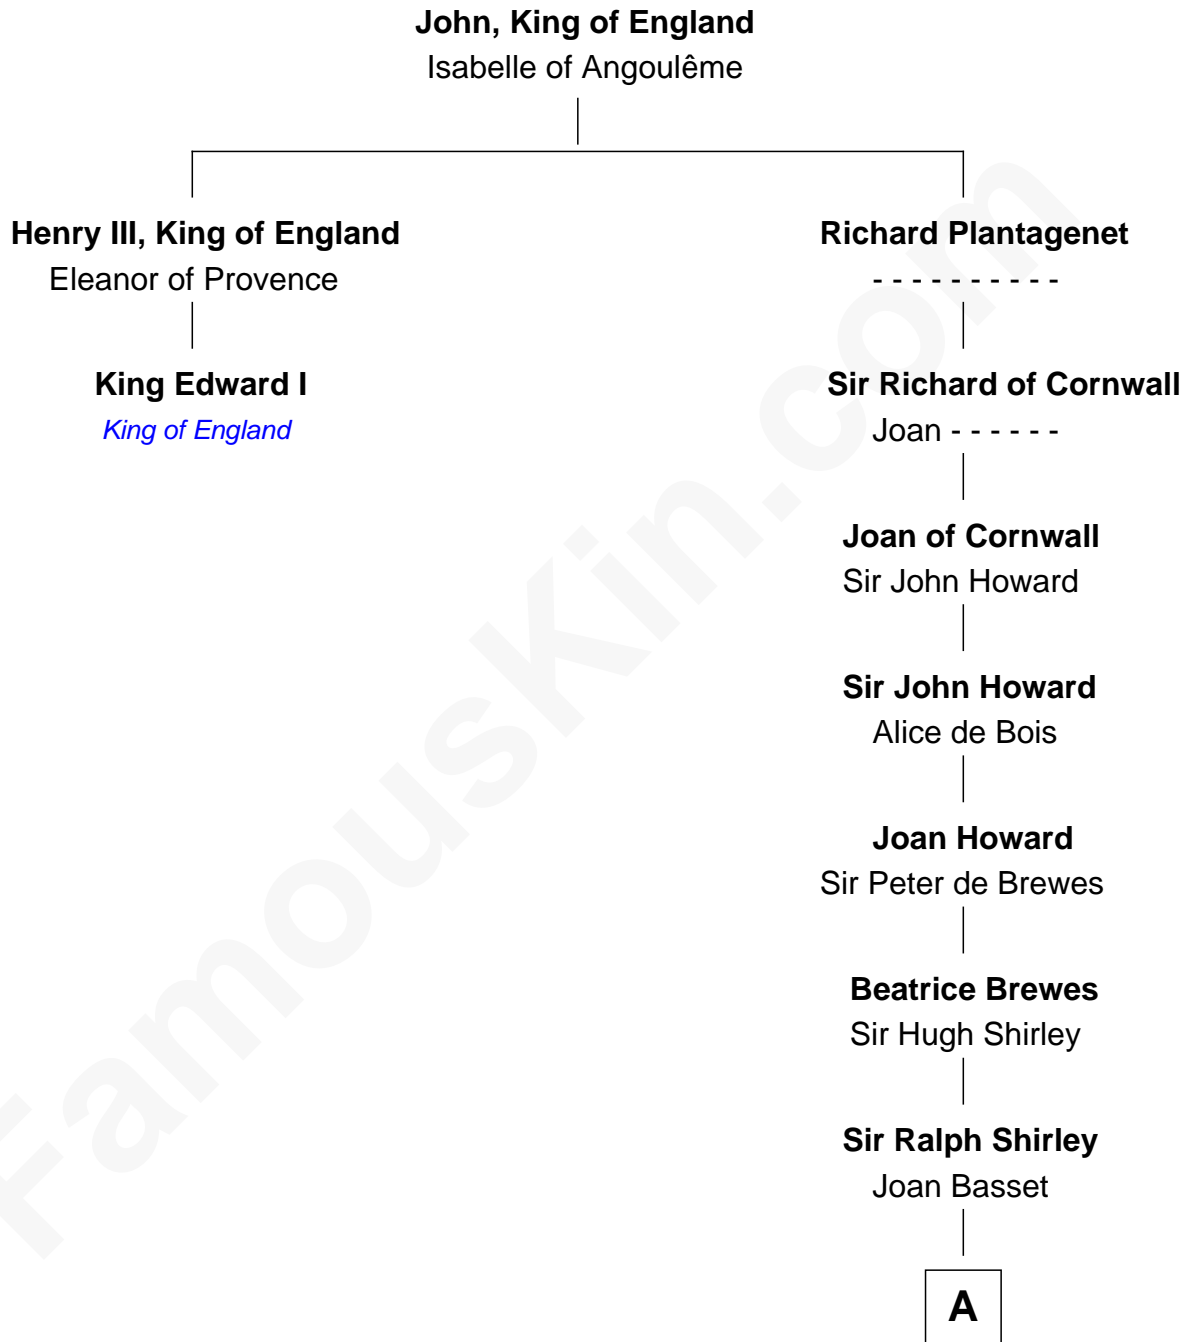

**FamousKin.com**  
**Relationship Chart of**  
**King Edward I**  
*King of England*

**1st cousin 20 times removed of**  
**Rutherford B. Hayes**  
*19th U.S. President*

**A**

**Beatrice Shirley**

John Brome

**Isabel Brome**

John Denton

**Thomas Denton**

Jane Webbe

**Isabel Denton**

William ap Walter

**Thomasine Walter**

William Luckyn