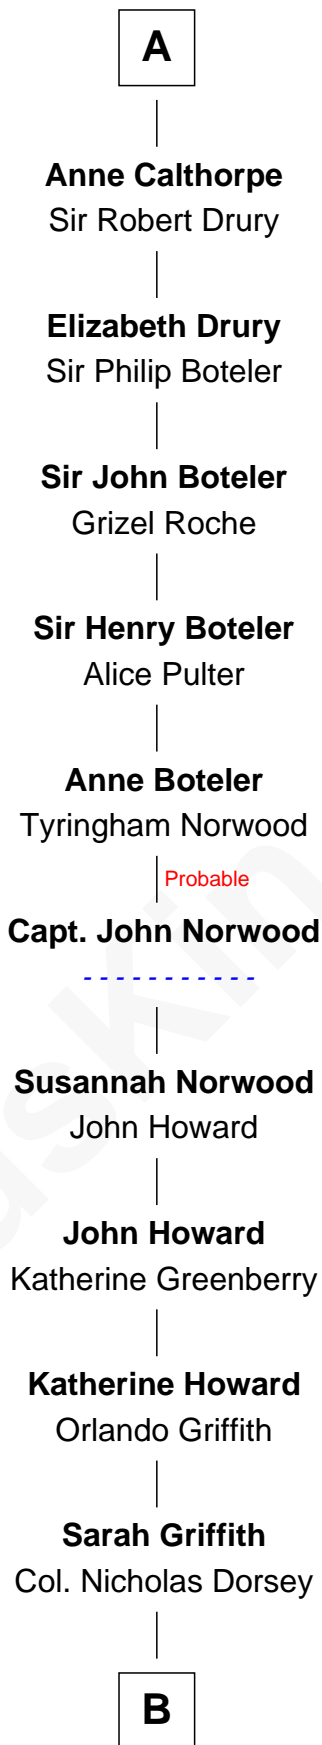

# FamousKin.com Relationship Chart of

**King Edward I**

*King of England*

20th Great-grandfather of

**Jesse James**

*Outlaw, Bank Robber, Murderer*

**King Edward I**

Eleanor of Castile

**Joan of Acre**

Sir Gilbert de Clare

**Elizabeth de Clare**

Roger D'Amory

**Elizabeth D'Amory**

Sir John Bardolf

**William Bardolf**

Agnes Poynings

**Cecilia Bardolf**

Sir Brian Stapleton

**Sir Miles Stapleton**

Katherine de la Pole

**Elizabeth Stapleton**

Sir William Calthorpe

**A**

**B**

—  
**Rachel Dorsey**  
Anthony Lindsay

—  
**Anthony Lindsay**  
Ailsey Cole

—  
**Sarah Lindsay**  
James Cole

—  
**Zerelda Elizabeth Cole**  
Robert Sallee James

—  
**Jesse James**  
*Outlaw, Bank Robber, Murderer*