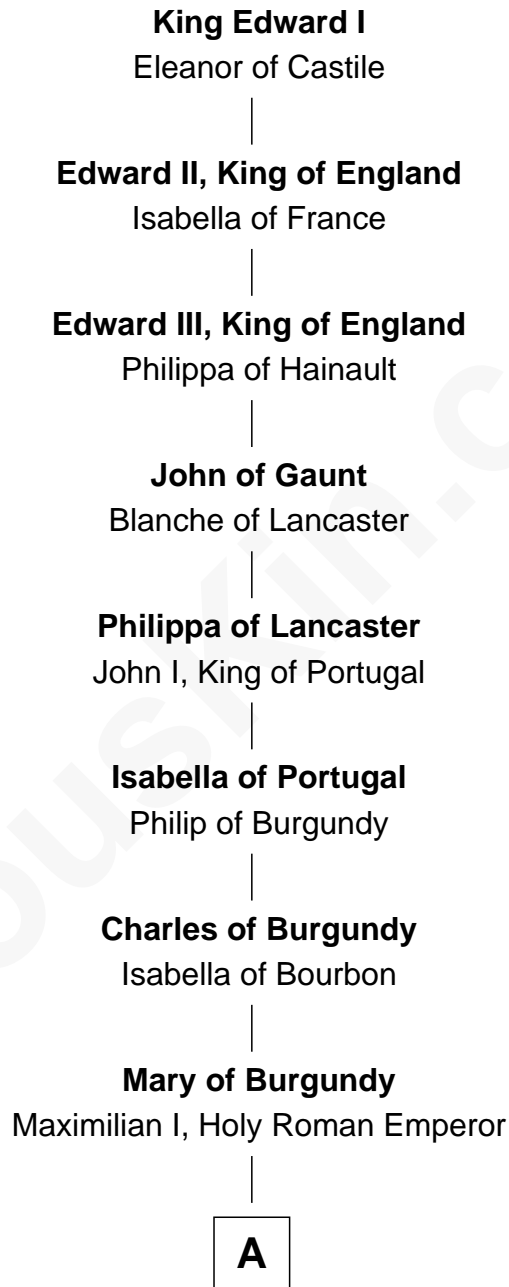

# FamousKin.com Relationship Chart of

**King Edward I**

*King of England*

7th Great-grandfather of

**Charles V**

*Holy Roman Emperor*

**A**

Philip I, King of Castile

Joanna of Castile

Charles V

*Holy Roman Emperor*

FamousKin.com