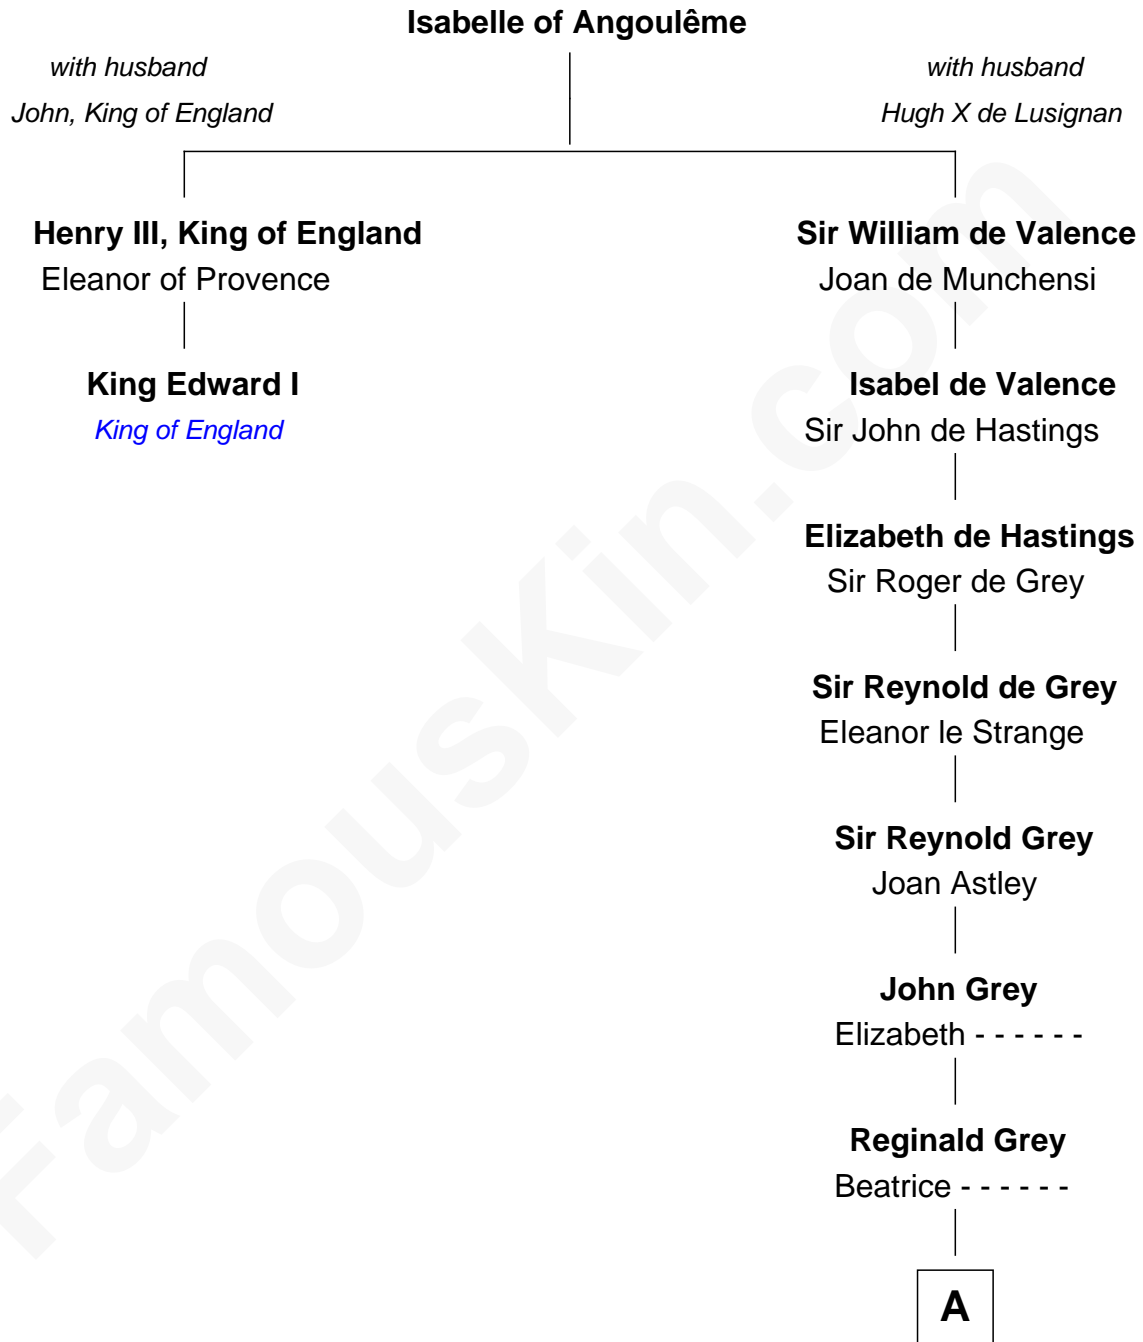

FamousKin.com

Relationship Chart of

King Edward I

King of England

1st cousin 18 times removed of

J.P. Morgan
American Banker and Art Collector

A

Thomas Grey
Bennett Launcelyn

Reginald Grey
Elizabeth Isaac

Anne Grey
Simon Digby

Everard Digby
Katherine Stockbridge

Elizabeth Digby
Enoch Lynde

Simon Lynde
Hannah Newgate

Nathaniel Lynde
Susannah Willoughby

Elizabeth Lynde
Richard Lord