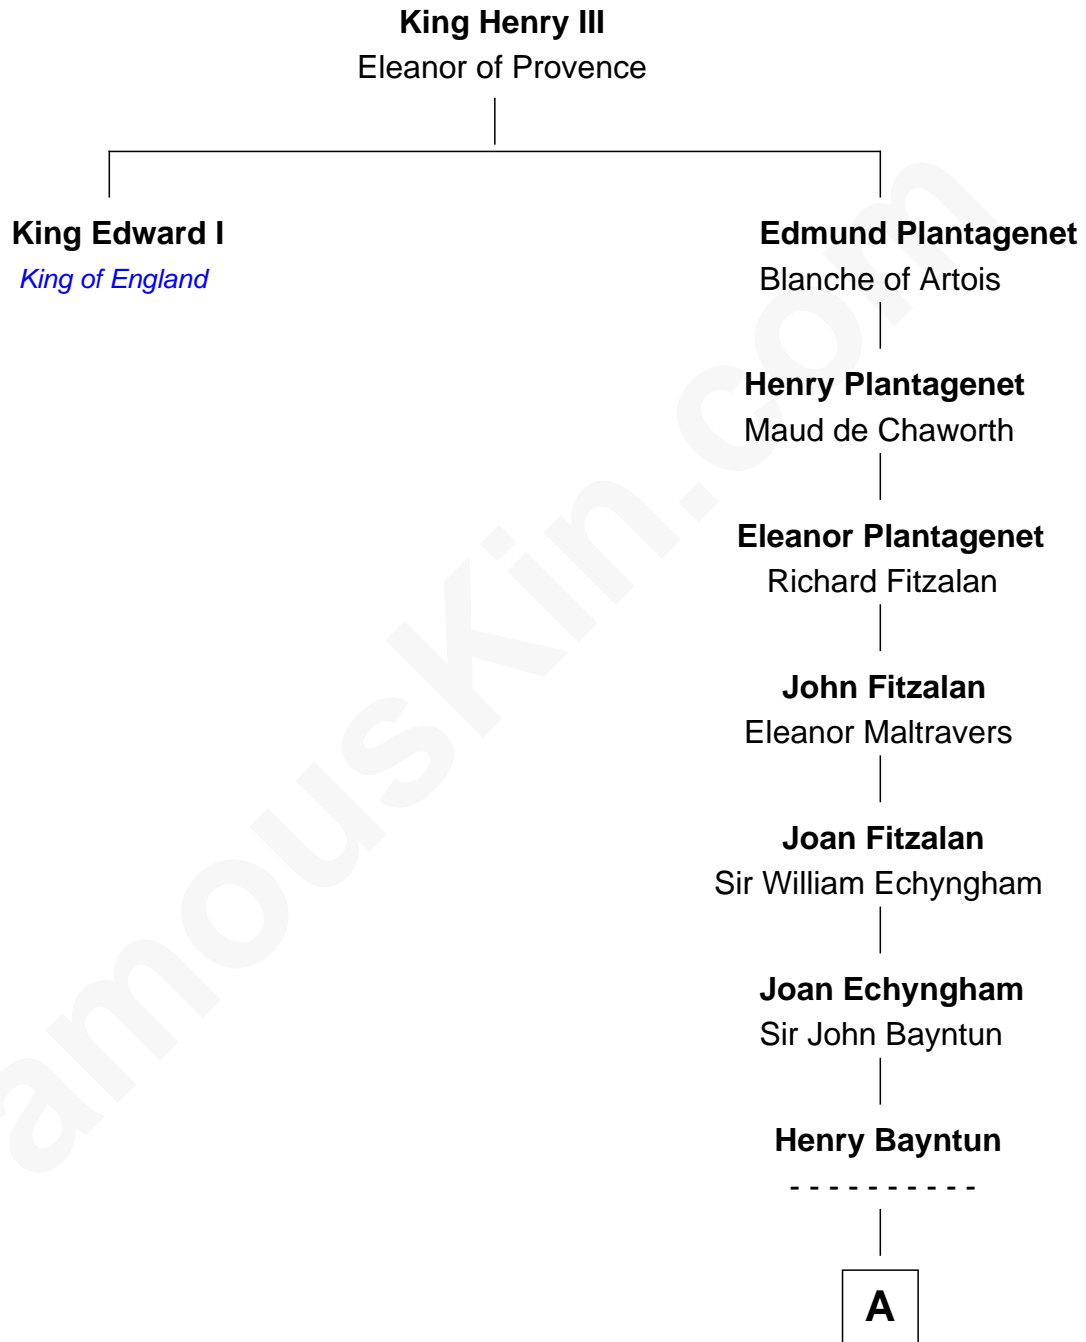

FamousKin.com Relationship Chart of

King Edward I

King of England

16th great-granduncle of

Henry Hastings Sibley

1st Governor of Minnesota

A

Jane Bayntun
Thomas Prowse