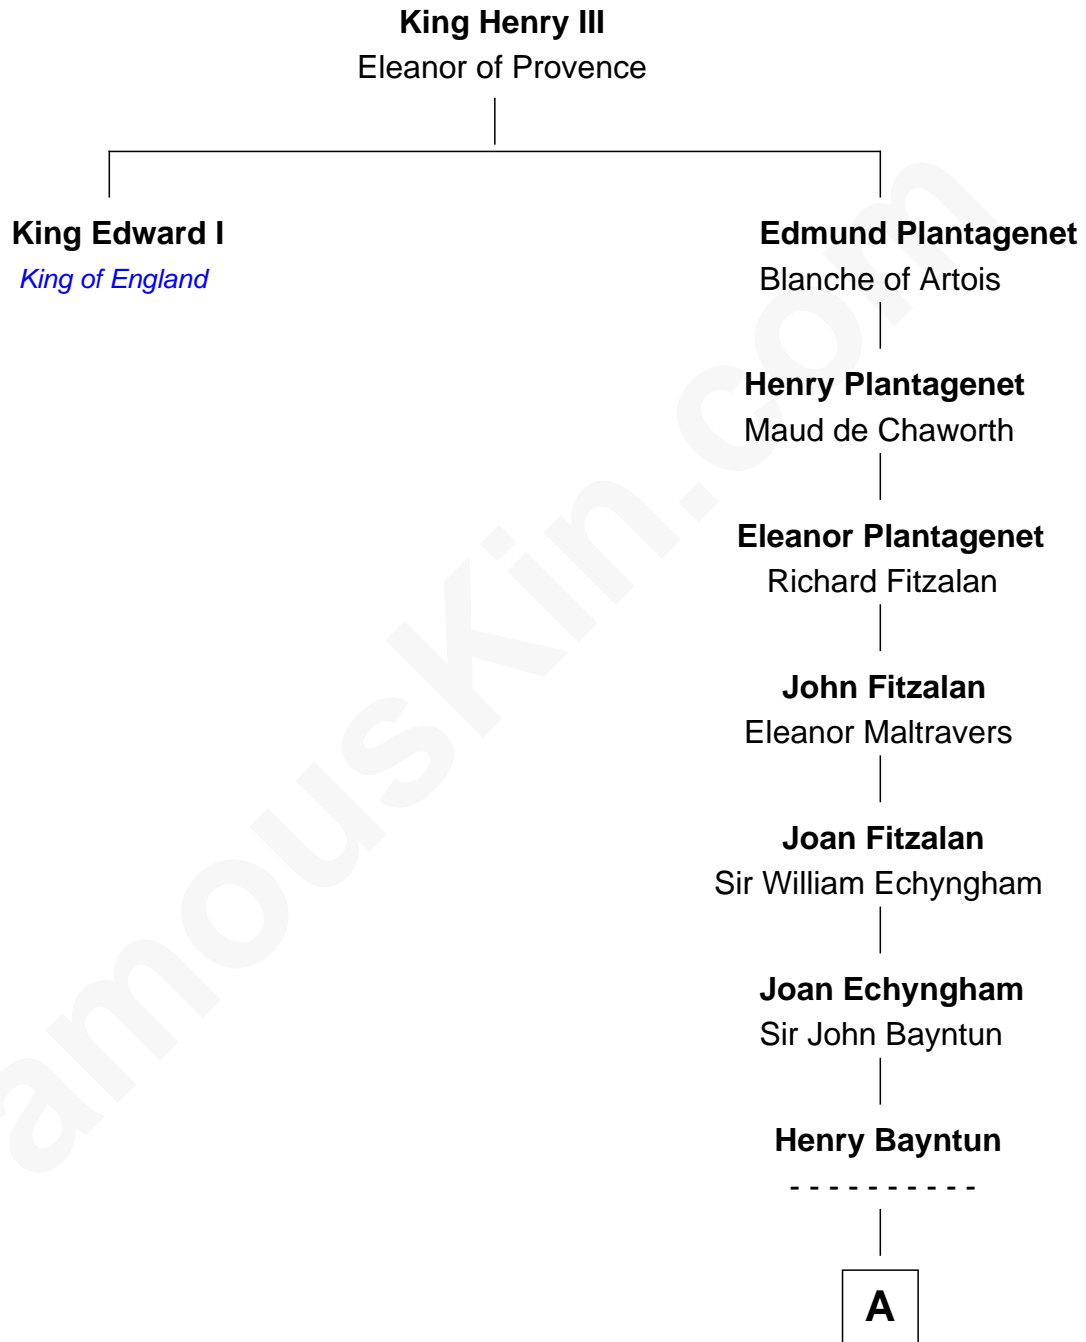

FamousKin.com Relationship Chart of

King Edward I

King of England

15th great-granduncle of

Samuel Cony

31st Governor of Maine

A

Jane Bayntun
Thomas Prowse

Samuel Coney
Susan Bowdoin Coney

Samuel Coney
31st Governor of Maine