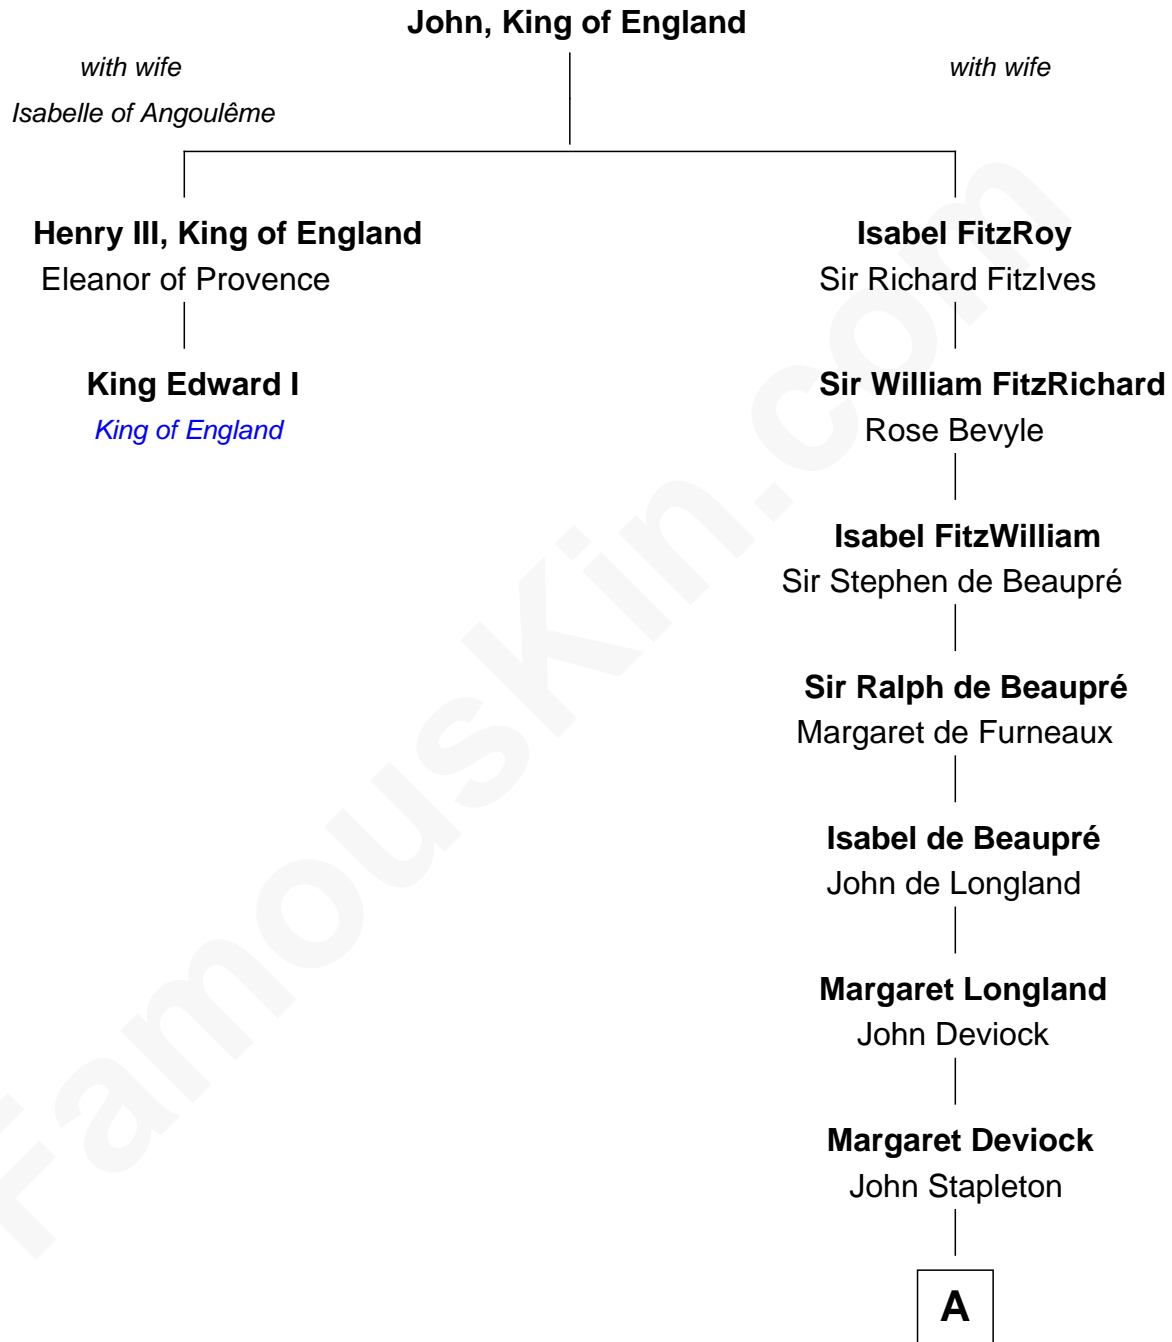

FamousKin.com

Relationship Chart of

King Edward I

King of England

1st cousin 17 times removed of

Isaac Tichenor
3rd and 5th Governor of Vermont

A

Margaret Stapleton

Mary Stapleton

Robert Montfort

Katherine Montfort

Sir George Booth

Sir William Booth

Ellen Montgomery

Jane Booth

Sir Thomas Holford

Elizabeth Baldwin

Daniel Tichenor

B

B

—
Daniel Tichenor

Susanna Guerin

—
Isaac Tichenor

3rd and 5th Governor of Vermont