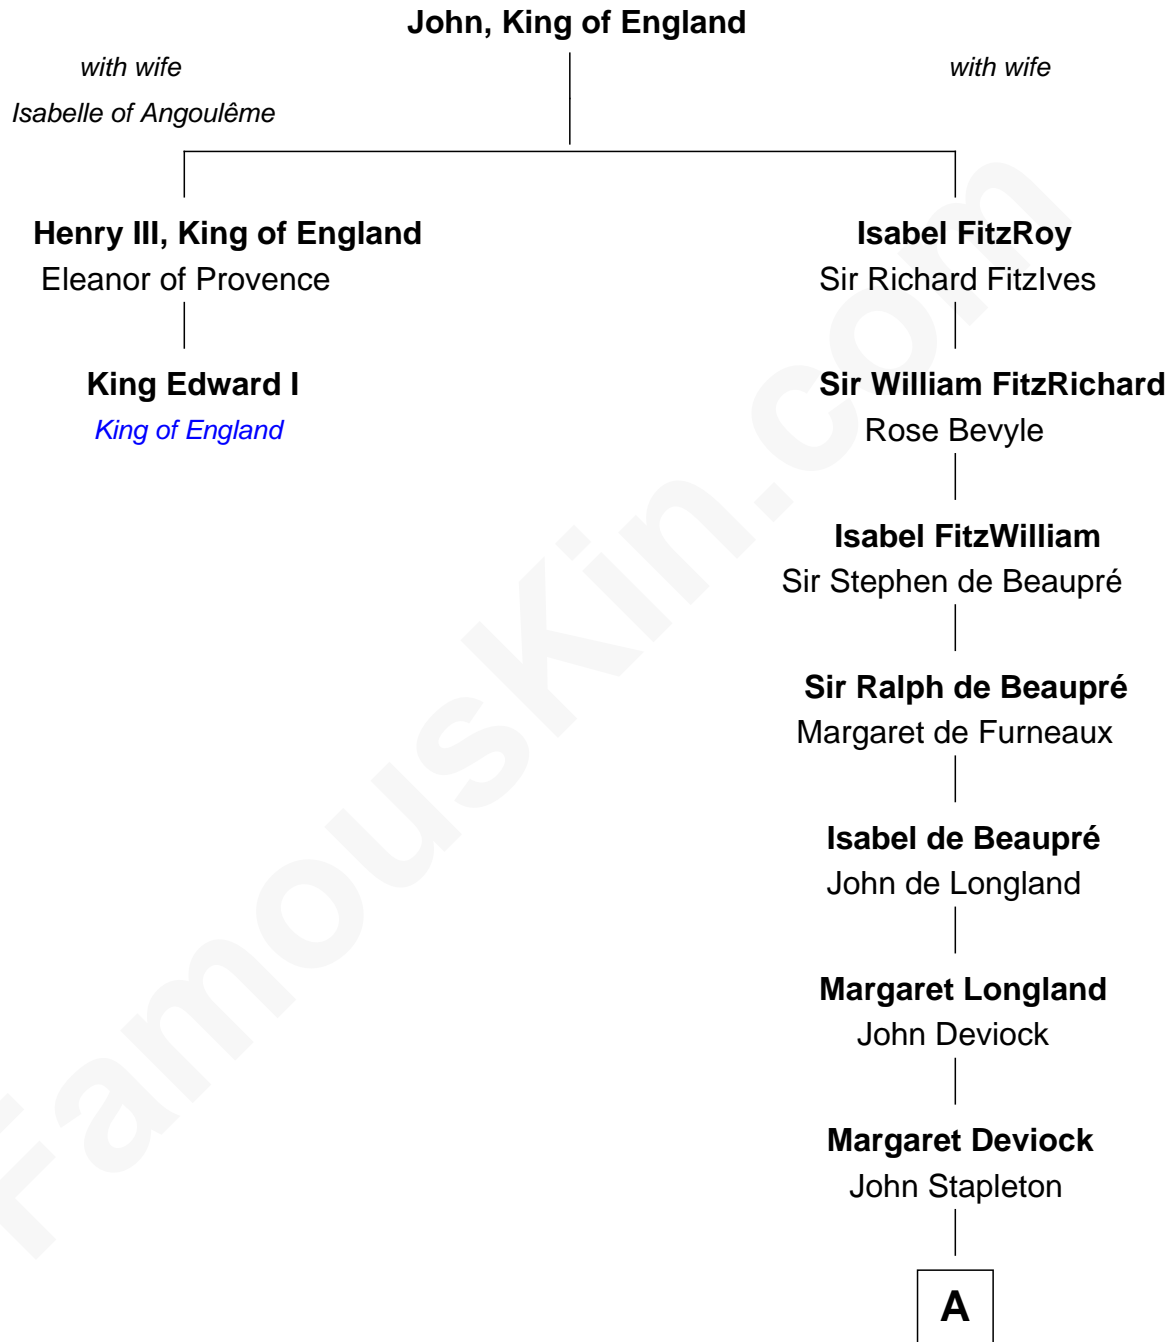

**FamousKin.com**  
**Relationship Chart of**  
**King Edward I**  
*King of England*

1st cousin 19 times removed of

**Isaac Taylor Tichenor**  
*President of Auburn University*

**A**

**Margaret Stapleton**

-----

**Mary Stapleton**

Robert Montfort

**Katherine Montfort**

Sir George Booth

**Sir William Booth**

Ellen Montgomery

**Jane Booth**