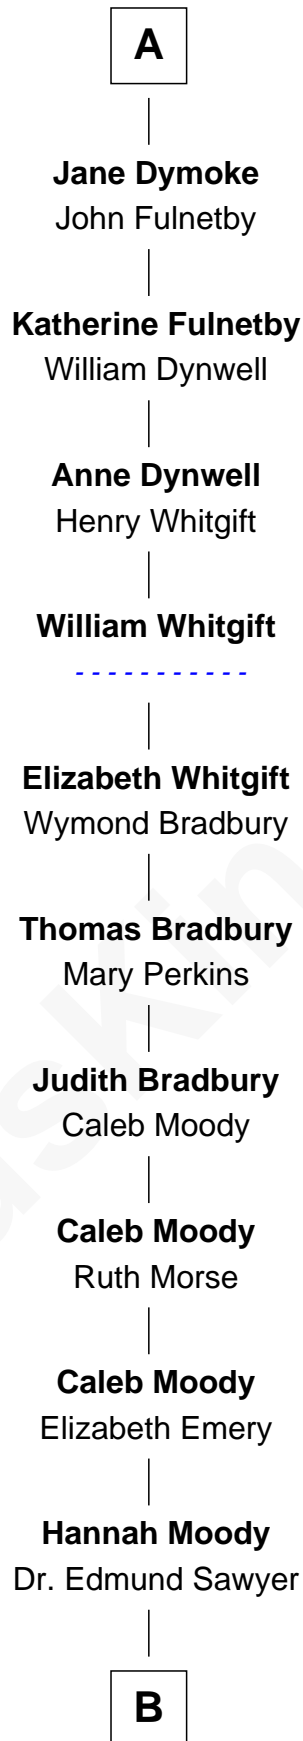

FamousKin.com Relationship Chart of

King Edward I

King of England

21st Great-grandfather of

Sam Waterston

Stage, TV and Movie Actor

King Edward I

Margaret of France

Thomas of Brotherton

Alice de Hales

Margaret Plantagenet

John de Segrave

Elizabeth de Segrave

John de Mowbray

Eleanor de Mowbray

John de Welles

Eudo de Welles

Maud de Greystoke

Sir Lionel de Welles

Joan de Waterton

Margaret de Welles

Sir Thomas Dymoke

A

B

—
Enoch Sawyer
Judith Greenleaf

—
Anna Greenleaf Sawyer
Amos Atkinson

—
Edward Atkinson
Mary Caroline Heath

—
Robert Whitman Atkinson
Ellizabeth Bispham Page

—
Alice Tucker Atkinson
George Chychele Waterston