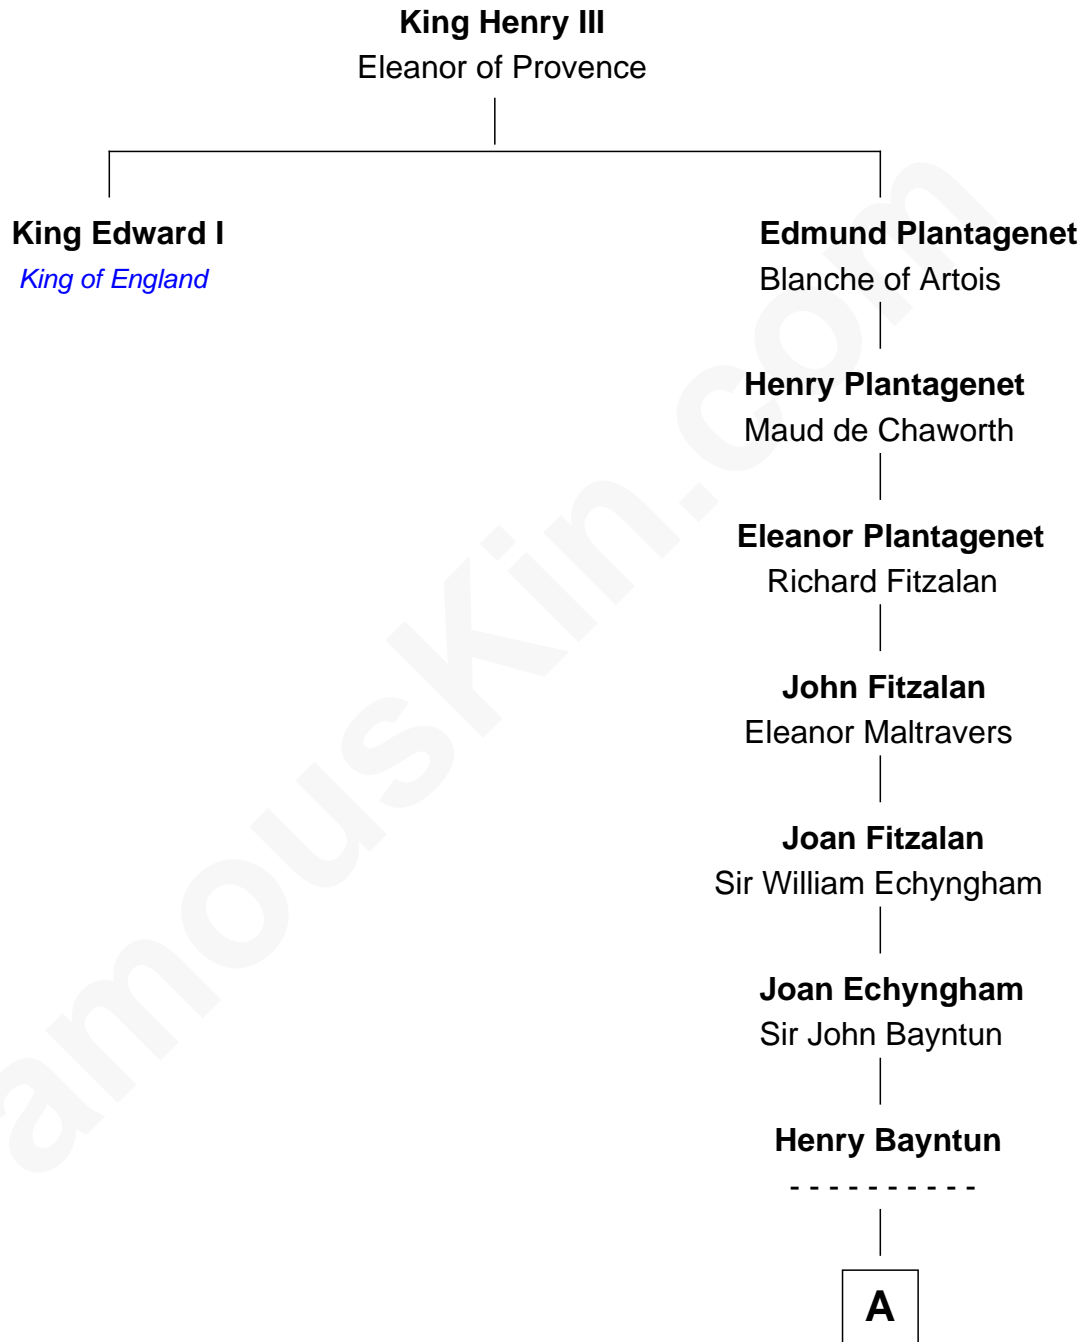

FamousKin.com Relationship Chart of

King Edward I

King of England

19th great-granduncle of

Kyra Sedgwick

TV and Movie Actress

A

Jane Bayntun
Thomas Prowse