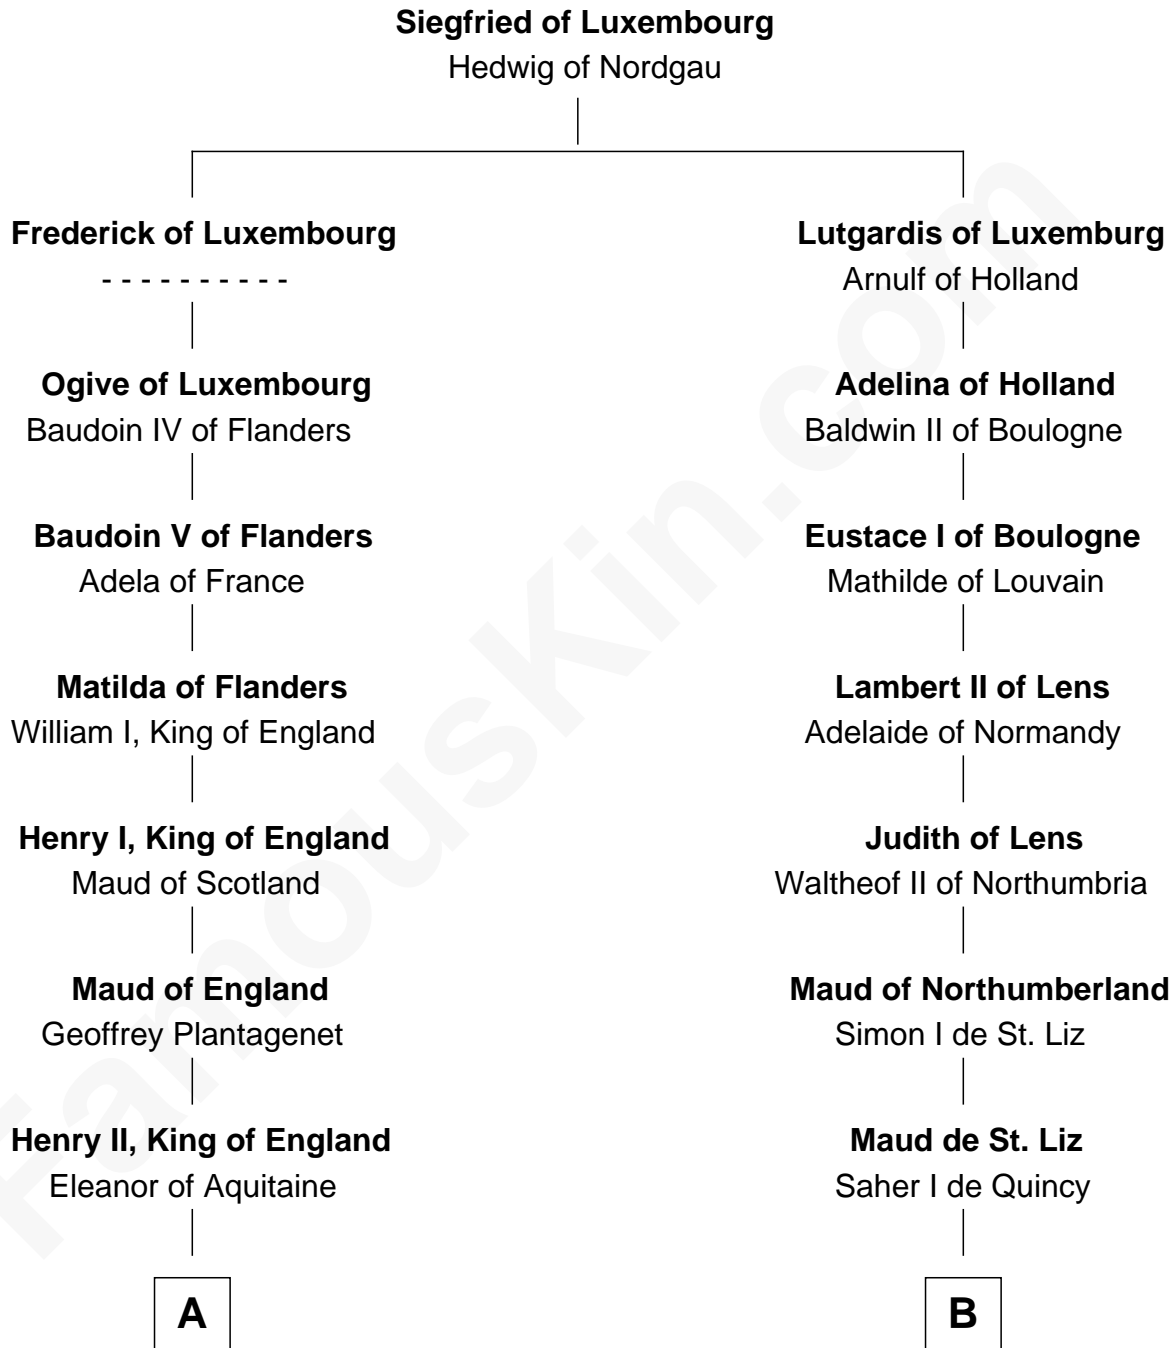

FamousKin.com
Relationship Chart of
King Edward I
King of England

8th cousin 1 time removed of
William de Huntingfield
Magna Carta Surety

FamousKin.com