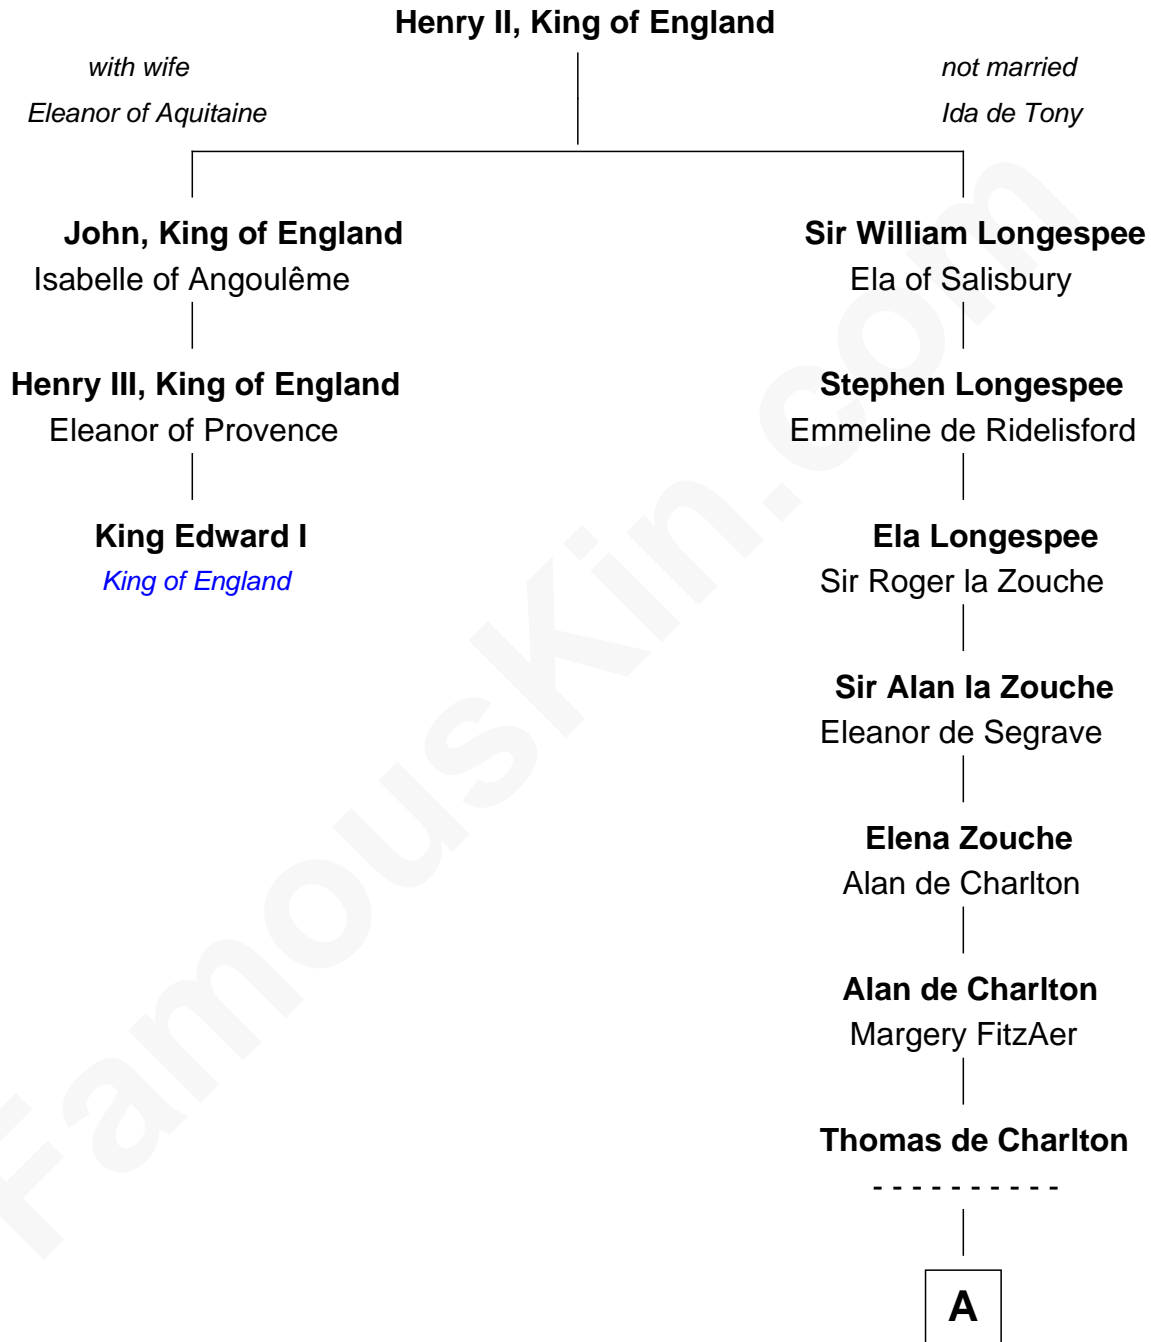

FamousKin.com

Relationship Chart of

King Edward I

King of England

2nd cousin 13 times removed of

Rev. John Whittingham

(c1616 - 1639) *Great Migration Immigrant 1637*

A

Anna de Charlton
William de Knightley

Thomas de Knightley de Charlton
Elizabeth Francis

Robert Charlton
Mary Corbet

Richard Charlton
Elizabeth Mainwaring

Anne Charlton
Randall Grosvenor

Elizabeth Grosvenor
Thomas Bulkeley