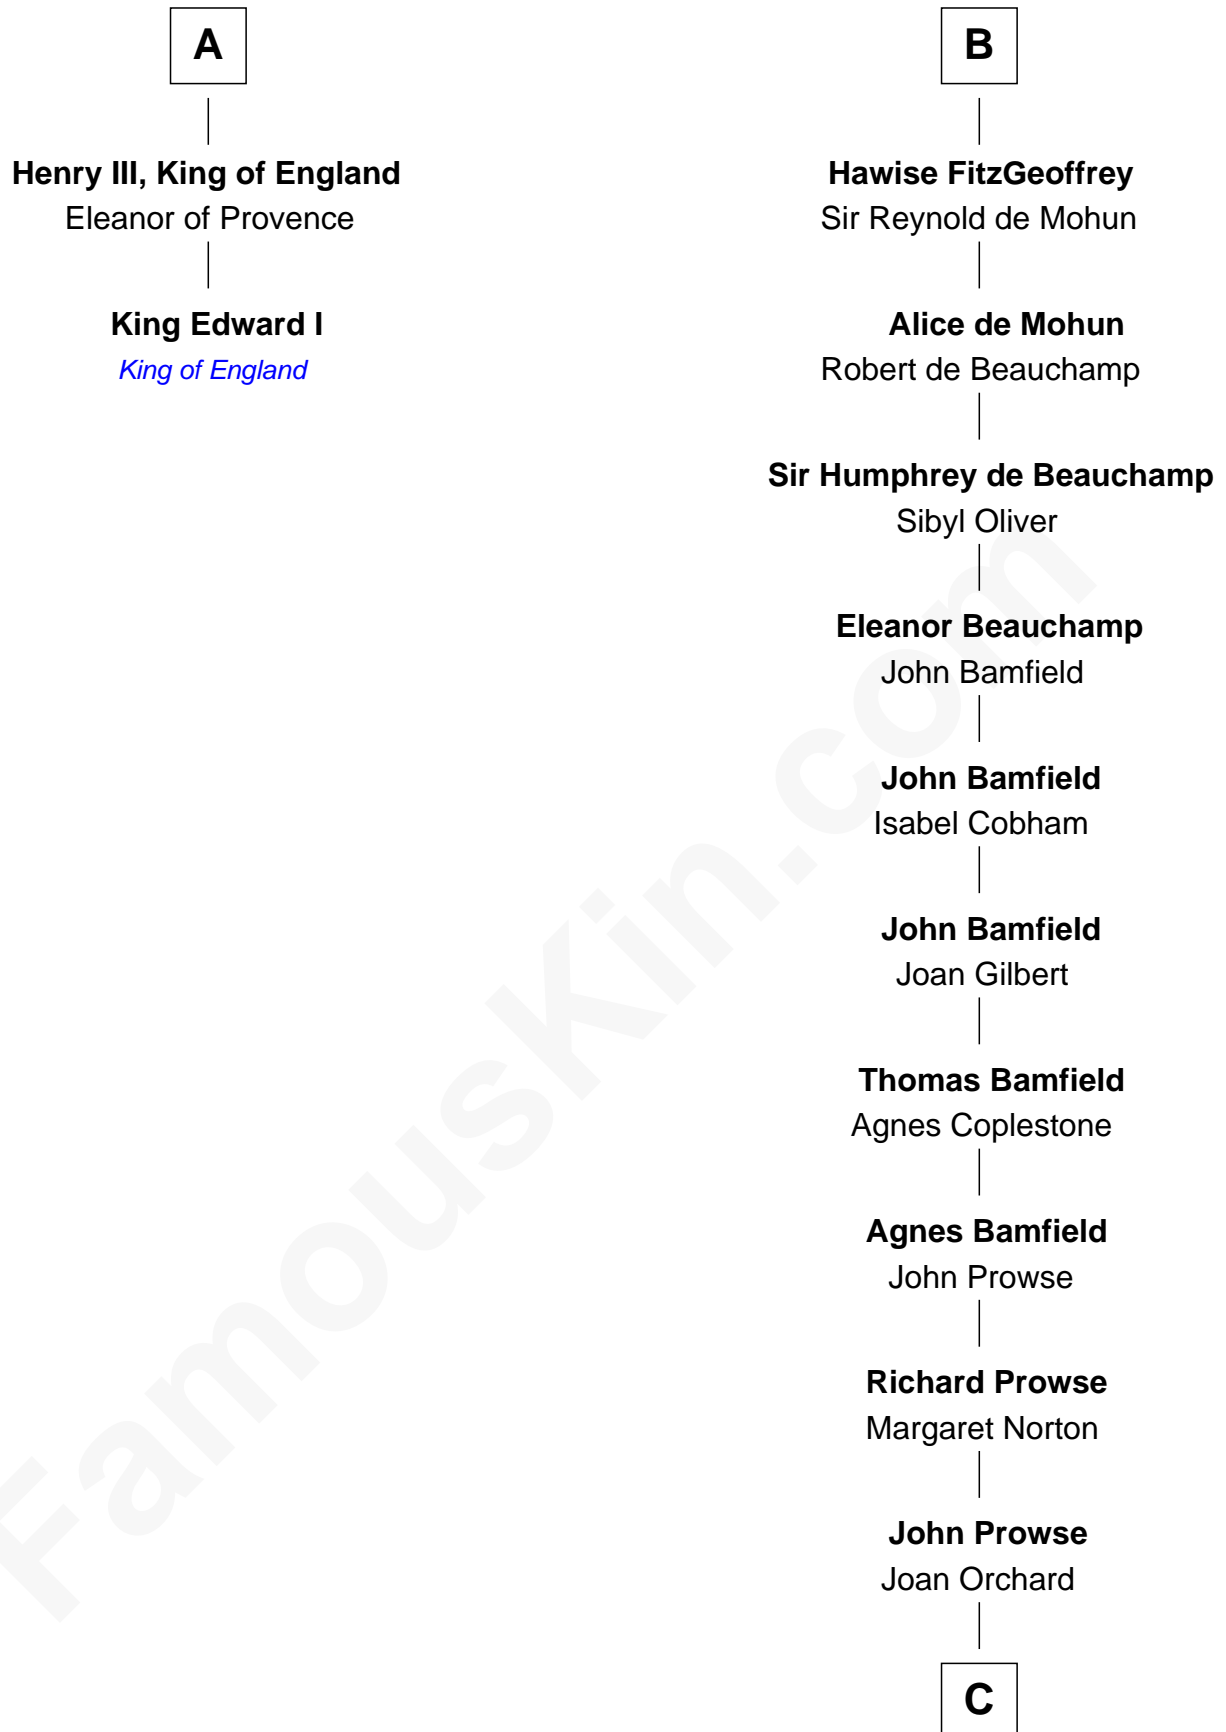

FamousKin.com
Relationship Chart of
King Edward I
King of England

8th cousin 13 times removed of

Thomas Trowbridge
 (c1600 - 1672/3) Great Migration Immigrant 1637

C

Robert Prowse

John Prowse

Alice White

John Prowse

Elizabeth Colwick

Agnes Prowse

John Trowbridge

Thomas Trowbridge

Great Migration Immigrant 1637