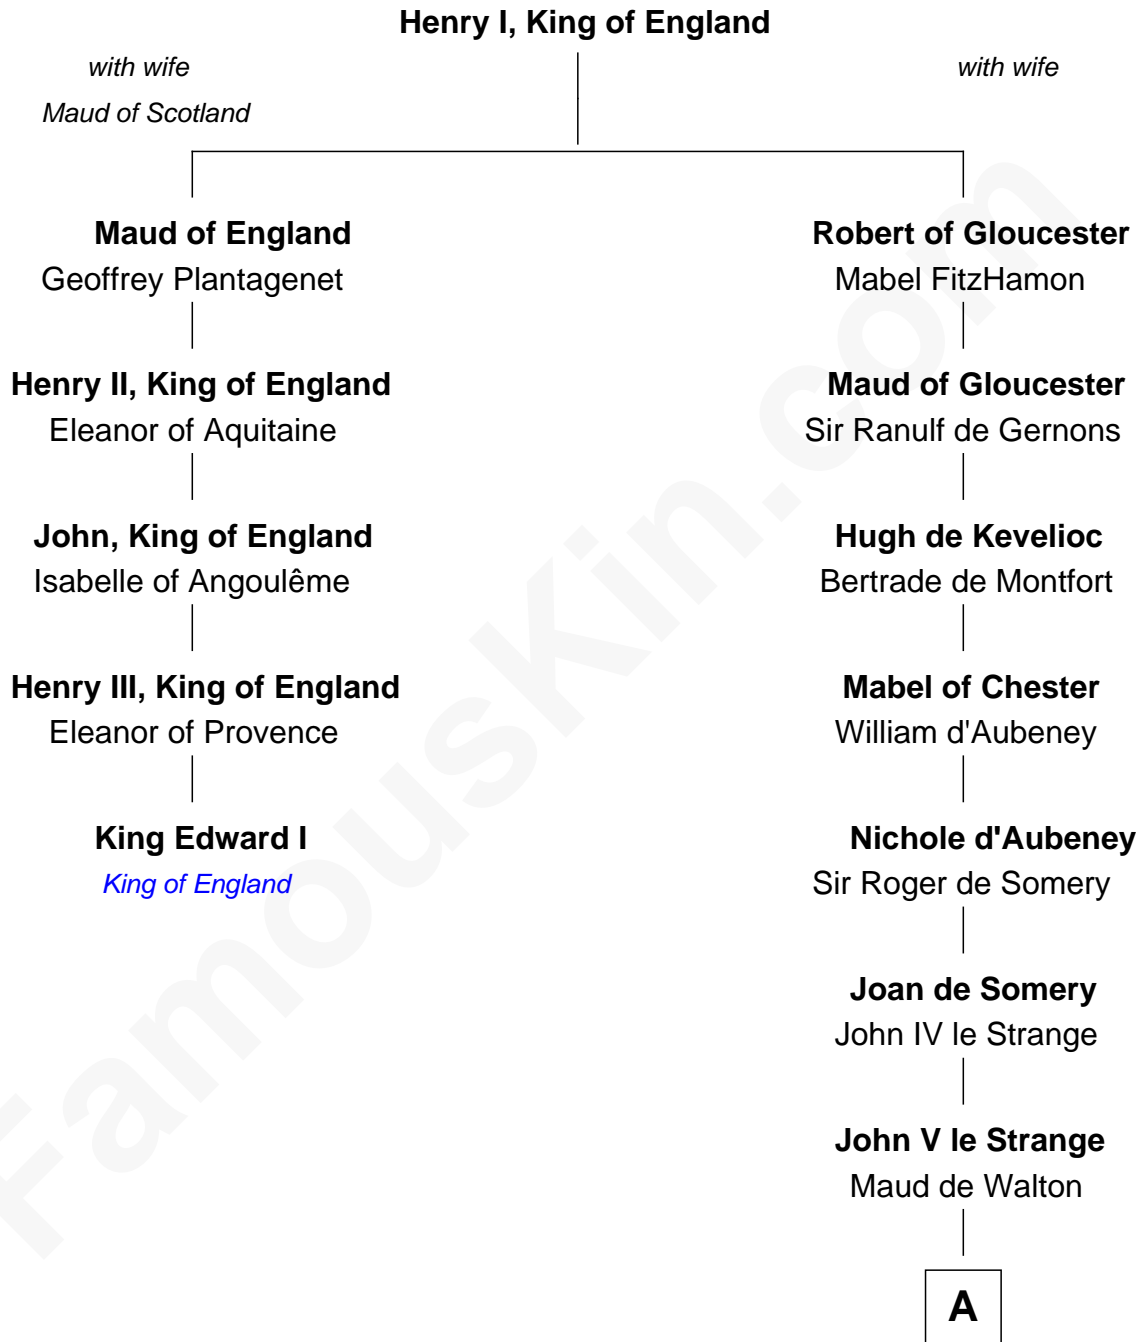

**FamousKin.com**  
**Relationship Chart of**  
**King Edward I**  
*King of England*

4th cousin 12 times removed of

**Samuel Appleton**  
*(c1586 - 1670) Great Migration Immigrant 1636*

**A**

**Elizabeth le Strange**

Gruffydd ap Madog

**Gruffydd Fychan ap Gruffydd**

Elen ferch Thomas ap Llewelyn

**Lowri ferch Gruffydd Fychan**

Robert Puleston

**Angharad Puleston**

Edwart Trevor ap Daffyd

**Rose Trevor ferch Edwart**

Thomas Appleton

**Samuel Appleton**

*Great Migration Immigrant 1636*