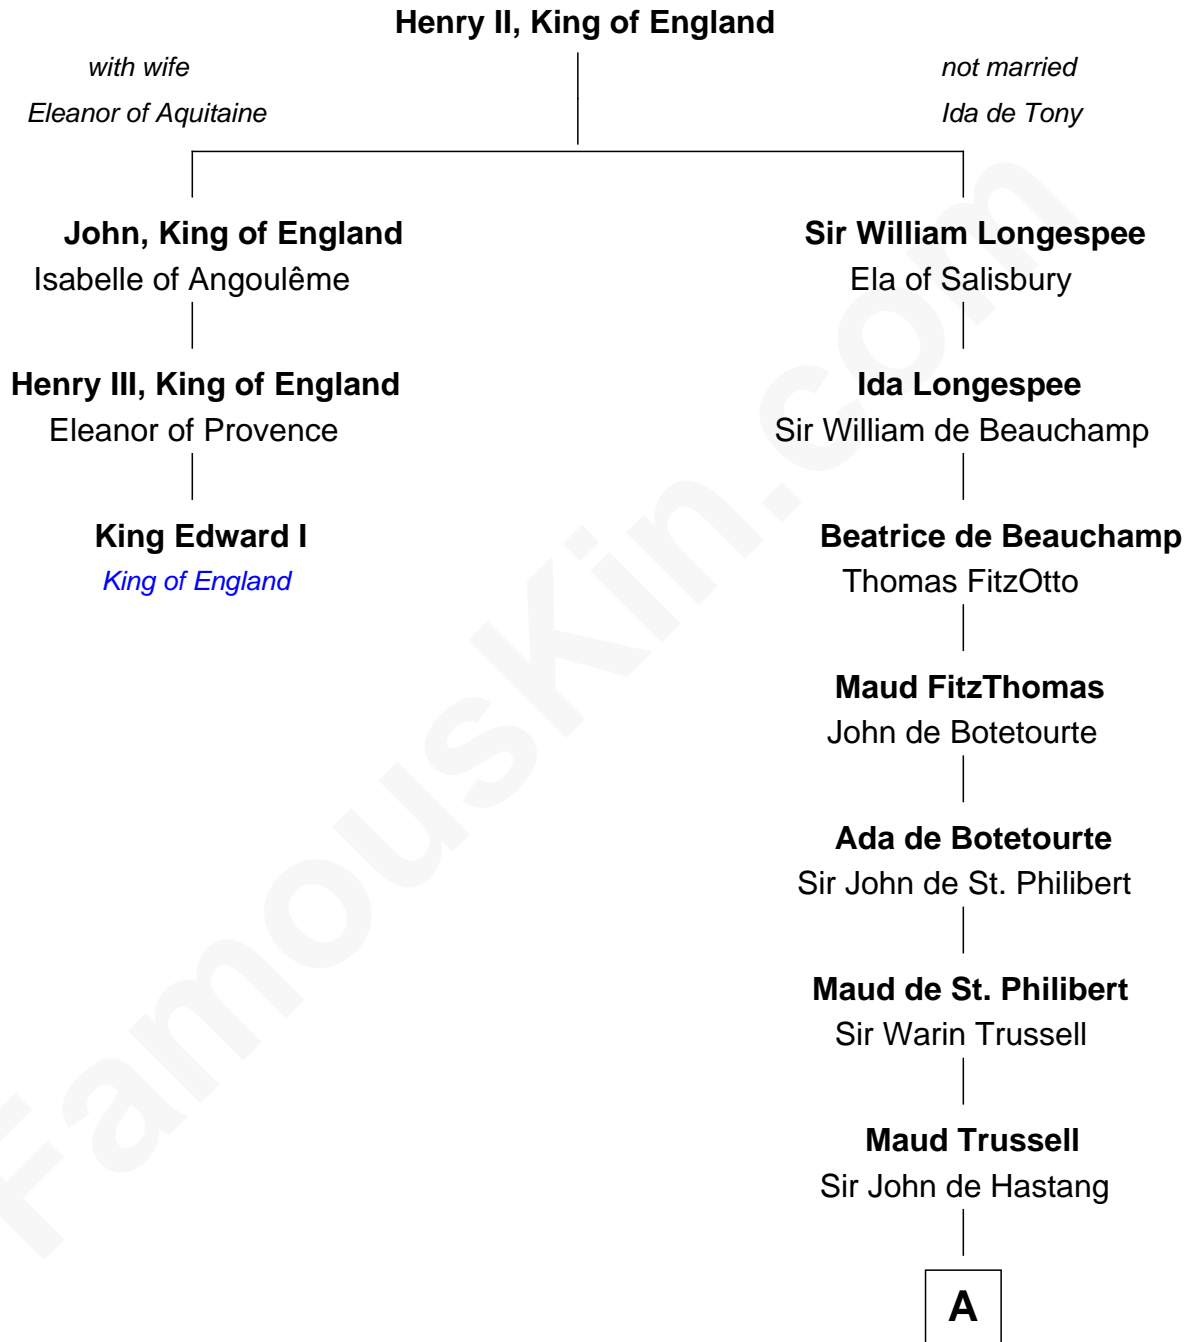

FamousKin.com
Relationship Chart of
King Edward I
King of England

2nd cousin 18 times removed of

Robert Townsend

Member of the Culper Spy Ring during the American Revolution

A

Maud de Hastang

Ralph Stafford

Sir Humphrey Stafford

Elizabeth Burdet

Sir Humphrey Stafford

Eleanor Aylesbury

Humphrey Stafford

Katherine Fray

Sir Humphrey Stafford

Margaret Fogge