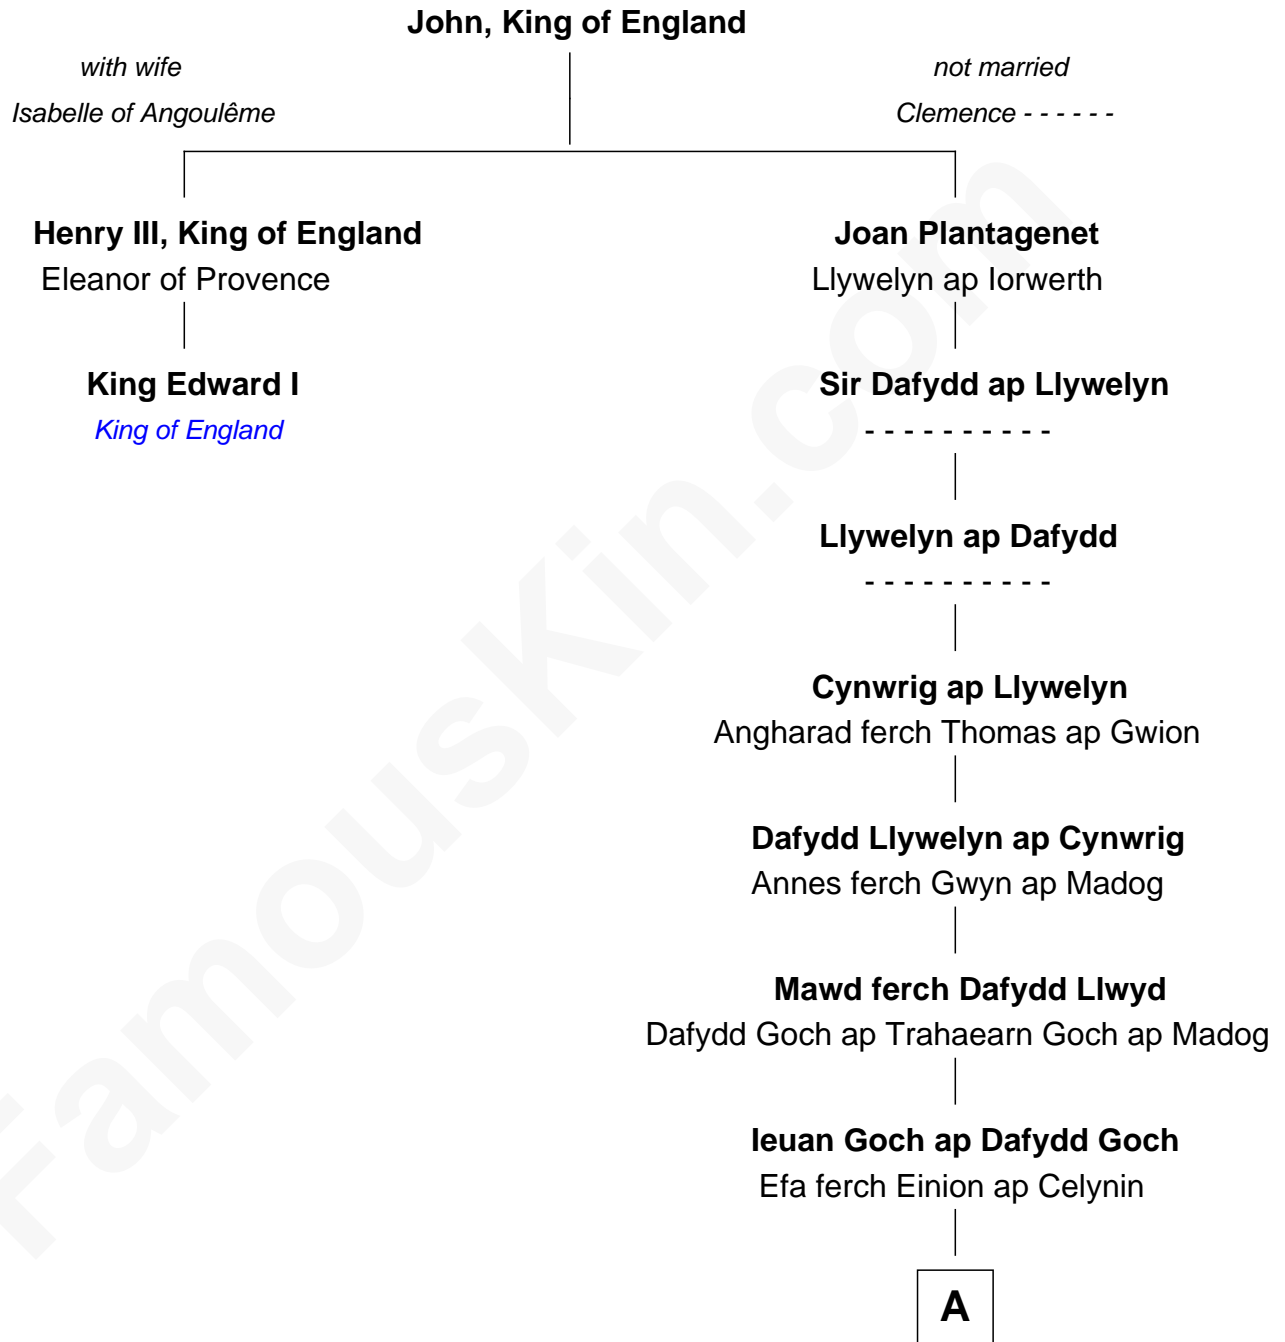

FamousKin.com

Relationship Chart of

King Edward I

King of England

1st cousin 15 times removed of

David Yale

(c1613 - 1690) Great Migration Immigrant 1638

A

Maredudd ap Ieuan Goch

Morfudd ferch Gruffudd ap Llywelyn Fychan

Lleucu ferch Maredudd

Gruffudd ap Cynwrig ap Bleddyn Llwyd

Dafydd Llwyd ap Gruffudd

Gwen ferch Gruffudd Goch ap Ieuan

Dyddgu ferch Dafydd Llwyd

Llywelyn ap Gruffudd Llwyd ap Robin

Maredudd Llwyd ap Llywelyn

Jonet ferch Gwilym ap Llywelyn Llwyd

John ap Maredudd Llwyd

Margred ferch Morus Gethin ap Rhys

Maredudd Llwyd ap John

Jonet Conwy

Rt. Rev. George Lloyd

Anne Wilkinson

Ann Lloyd

Thomas Yale

David Yale

Great Migration Immigrant 1638