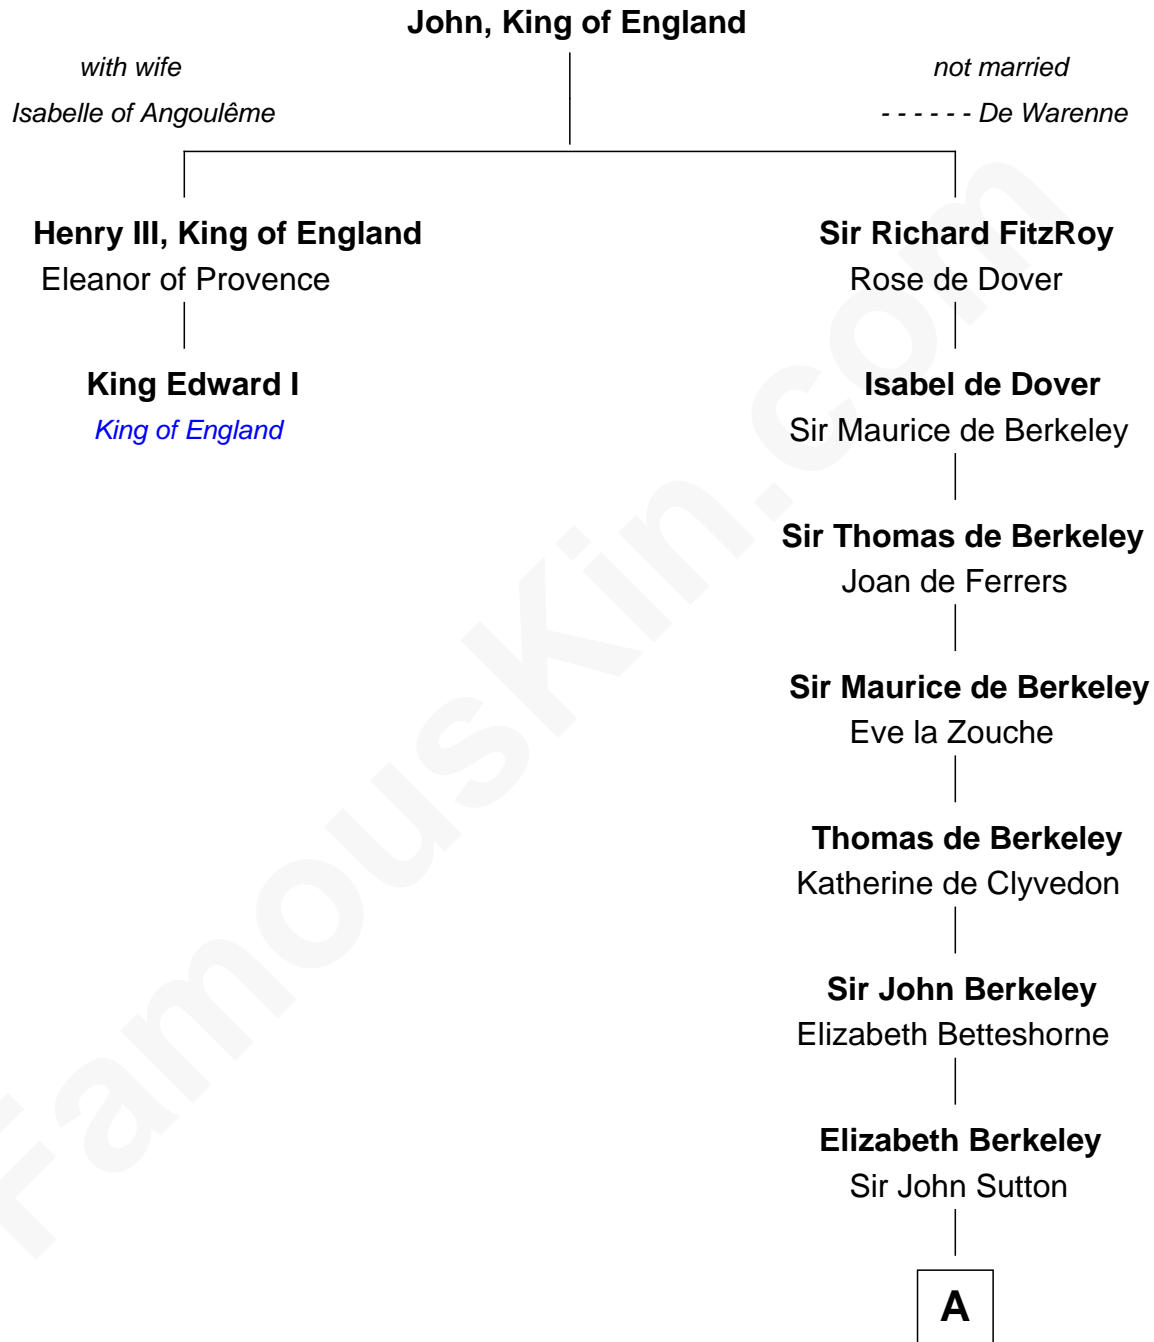

## Relationship Chart of

### King Edward I

*King of England*

1st cousin 19 times removed of

**Colonel Robert Gould Shaw**  
*U.S. Civil War leader of film "Glory" fame*

**B**

—  
**Sarah Rogers**  
Samuel Parkman

—  
**Elizabeth Willard Parkman**  
Robert Gould Shaw

—  
**Francis George Shaw**  
Sarah Blake Sturgis

—  
**Colonel Robert Gould Shaw**  
*Main character in film "Glory"*

FamousKin.com