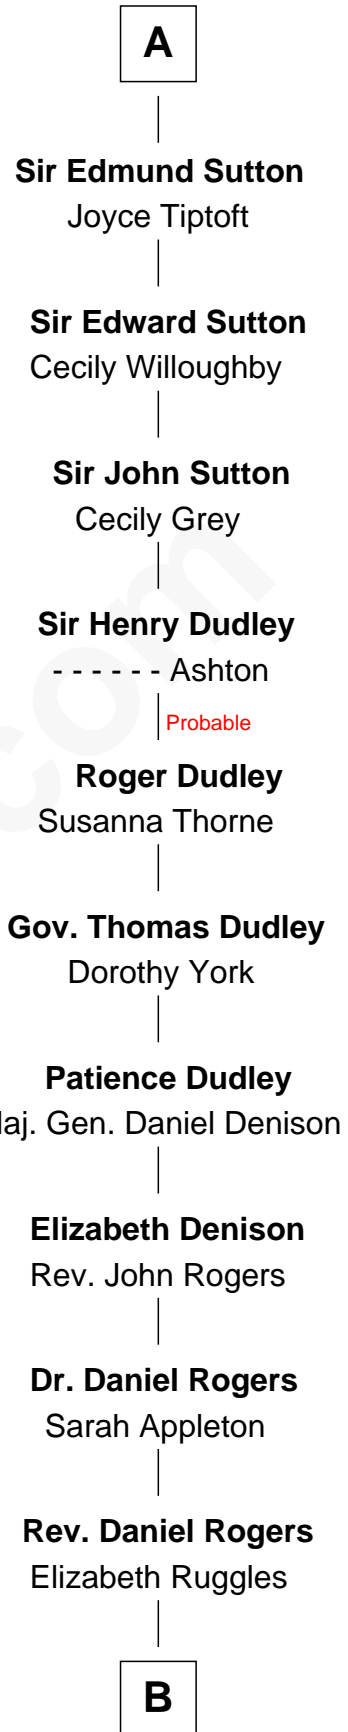

# FamousKin.com

## Relationship Chart of

### King Edward I

*King of England*

1st cousin 19 times removed of

**Colonel Robert Gould Shaw**  
*U.S. Civil War leader of film "Glory" fame*

**B**

—  
**Sarah Rogers**  
Samuel Parkman

—  
**Elizabeth Willard Parkman**  
Robert Gould Shaw

—  
**Francis George Shaw**  
Sarah Blake Sturgis

—  
**Colonel Robert Gould Shaw**  
*Main character in film "Glory"*

FamousKin.com