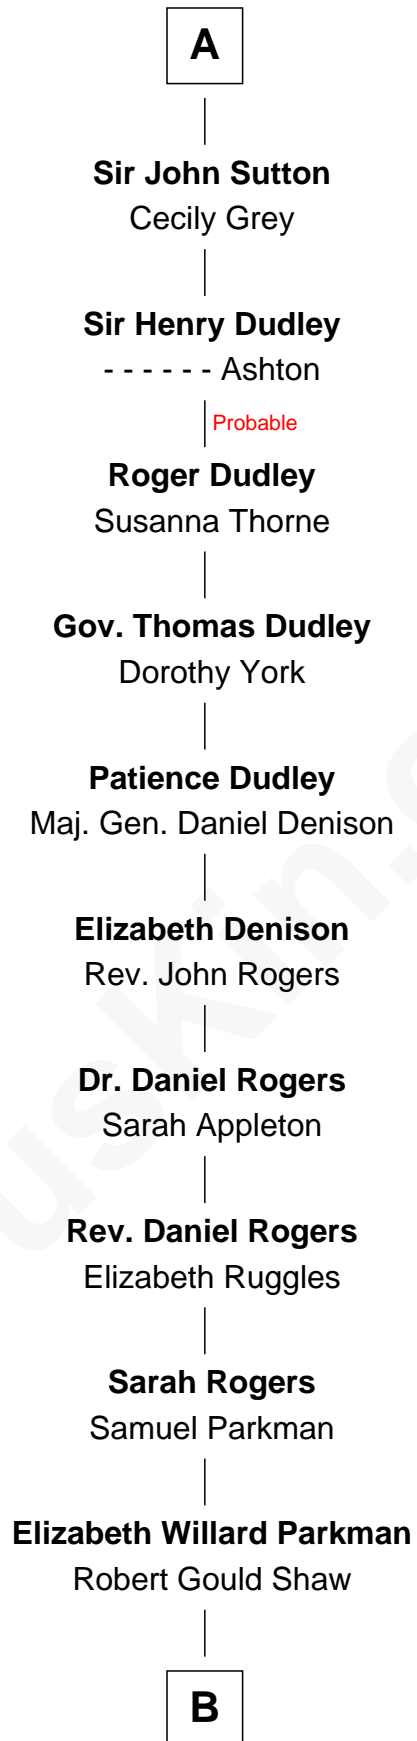

**FamousKin.com**  
**Relationship Chart of**  
**King Edward I**  
*King of England*

**17th Great-grandfather of**  
**Colonel Robert Gould Shaw**  
*U.S. Civil War leader of film "Glory" fame*

**King Edward I**

Margaret of France

**Edmund of Woodstock**

Margaret Wake

**Joan Plantagenet**

Thomas Holand

**Sir Thomas de Holand**

Alice Fitzalan

**Eleanor Holand**

Edward Cherleton

**Joyce Cherleton**

Sir John Tiptoft

**Joyce Tiptoft**

Sir Edmund Sutton

**Sir Edward Sutton**

Cecily Willoughby

**B**

Francis George Shaw

Sarah Blake Sturgis

Colonel Robert Gould Shaw

*Main character in film ["Glory"](#)*

FamousKin.com